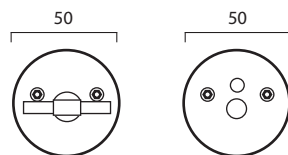

SIGNATURE bathroom lock