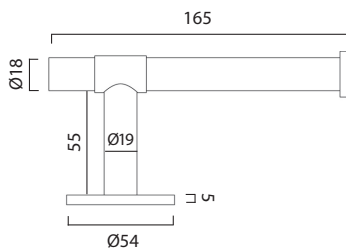

SIGNATURE accessories

CATEGORY	NAME	SKU+ MATERIAL CODE	EUR EX VAT	PROD. DAYS
CODE BASE <table border="0"> <tr> <td></td> <td></td> <td></td> <td></td> <td></td> <td></td> </tr> <tr> <td>BB</td> <td>SB</td> <td>PB</td> <td>SN</td> <td>PN</td> <td>NB</td> </tr> </table>		CODE CROSSBAR <table border="0"> <tr> <td></td> <td></td> <td></td> <td></td> <td></td> <td></td> <td></td> <td></td> </tr> <tr> <td>BB</td> <td>SB</td> <td>PB</td> <td>SN</td> <td>PN</td> <td>NB</td> <td>WE</td> <td>OA</td> </tr> </table>		
KITCHEN	SIGNATURE tea towel bar	STEA_450_XXXX	135,20	2 - 3
	SIGNATURE END tea towel bar	STEAEND_456_XXXX	135,20	2 - 3
BATHROOM	SIGNATURE toilet roll holder	STRH_XX	119,20	2 - 3
	SIGNATURE towel bar	STOW_600_XX	156,00	2 - 3
	SIGNATURE END towel bar	STOWEND_606_XX	156,00	2 - 3

Toilet roll holder