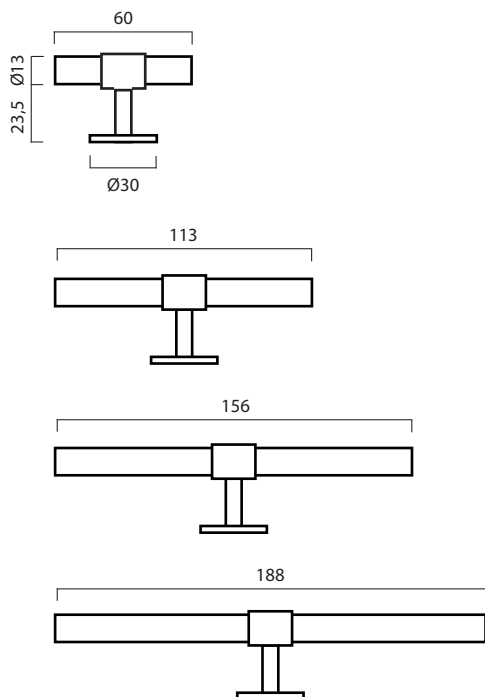

CHISEL knob

SIGNATURE knob

SIGNATURE 30 END knob

SIGNATURE hook

SIGNATURE 30

CATEGORY	NAME	SKU+ MATERIAL CODE	EUR EX VAT	PROD. DAYS
CODE BASE		CODE CROSSBAR		
T-BAR	SIGNATURE 30 T-bar 60 mm	S30_TB060_XXXX	47,20	1- 2
	SIGNATURE 30 T-bar 113 mm	S30_TB113_XXXX	55,20	1- 2
	SIGNATURE 30 T-bar 156 mm	S30_TB156_XXXX	56,00	1- 2
	SIGNATURE 30 T-bar 188 mm	S30_TB188_XXXX	60,00	1- 2
PULL BAR	SIGNATURE 30 pull bar 156 mm	S30_PB156_XXXX	80,00	1- 2
	SIGNATURE 30 pull bar 188 mm	S30_PB188_XXXX	84,00	1- 2
	SIGNATURE 30 END pull bar 160	S30END_PB160_XXXX	80,00	1- 2
	SIGNATURE 30 END pull bar 192 mm	S30END_PB192_XXXX	84,00	1- 2

SIGNATURE 30 T-bar

SIGNATURE 30 pull bar

SIGNATURE 30 END pull bar

SIGNATURE 20

CATEGORY	NAME	SKU+ MATERIAL CODE	EUR EX VAT	PROD. DAYS
CODE BASE		CODE CROSSBAR		
T-BAR	SIGNATURE 20 T-bar 60 mm	S20_TB060_XXXX	47,20	1- 2
	SIGNATURE 20 T-bar 113 mm	S20_TB113_XXXX	55,20	1- 2
	SIGNATURE 20 T-bar 156 mm	S20_TB156_XXXX	56,00	1- 2
	SIGNATURE 20 T-bar 188 mm	S20_TB188_XXXX	60,00	1- 2
PULL BAR	SIGNATURE 20 pull bar 156 mm	S20_PB156_XXXX	80,00	1- 2
	SIGNATURE 20 pull bar 188 mm	S20_PB188_XXXX	84,00	1- 2