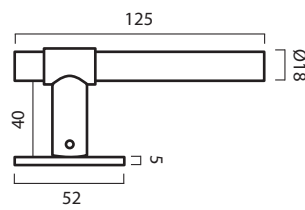

SIGNATURE door handle