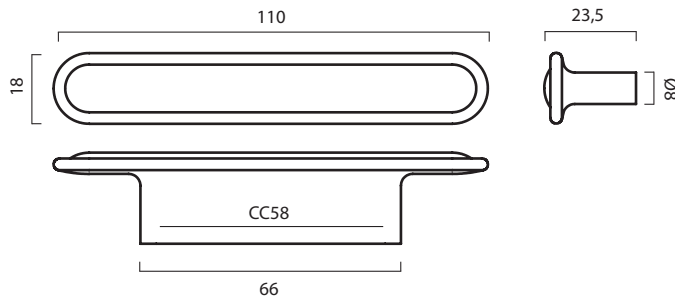

VALE knob 30 mm

VALE knob oval 45 mm

VALE pull bar short 150 mm

VALE pull bar long 250 mm

NOBLE

CATEGORY	NAME	SKU+ MATERIAL CODE	Colli SIZE	Colli PRICE	EUR EX VAT
CODE					
KNOB	NOBLE knob 45 mm	NOBLE_K_XX	1	29.00	29.00
PULL BAR	NOBLE pull bar short - 80	NOBLE_PBS_XX	1	49.00	49.00
	NOBLE pull bar long - 200 mm	NOBLE_PBL_XX	1	99.00	99.00

NOBLE knob 45 mm

NOBLE pull bar short 80 mm

NOBLE pull bar long 200 mm

LEAF

CATEGORY	NAME	SKU+ MATERIAL CODE	Colli SIZE	Colli PRICE	EUR EX VAT
CODE					
KNOB	LEAF knob	LEAF_K_XX	XX	XX	28,00
HOOK	LEAF hook	LEAF_H_XX	XX	XX	39,20
T-BAR	LEAF T-bar	LEAF_TB_XX	XX	XX	36,00
PULL BAR	LEAF pull bar 160 mm	LEAF_PB160_XX	XX	XX	63,20
	LEAF pull bar 400 mm	LEAF_PB400_XX	XX	XX	159,20

LEAF knob

LEAF hook

LEAF T-bar

LEAF pull bar 160 mm

LEAF pull bar 400 mm

BUTTON

CATEGORY	NAME	SKU+ MATERIAL CODE	Colli SIZE	Colli PRICE	EUR EX VAT
CODE					
KNOB	BUTTON knob 26 mm	BUTTON_K_XX	XX	XX	20,00
T-BAR	BUTTON T-bar 52 mm	BUTTON_TB_XX	XX	XX	36,00
PULL BAR	BUTTON pull bar 110 mm	BUTTON_PB110_XX	XX	XX	52,00
	BUTTON pull bar 250 mm	BUTTON_PB250_XX	XX	XX	87,20

BUTTON knob 26 mm

BUTTON T-bar 52 mm

BUTTON pull bar 110 mm

BUTTON pull bar 250 mm

TERRACE

CATEGORY	NAME	SKU+ MATERIAL CODE	Colli SIZE	Colli PRICE	EUR EX VAT
CODE					
KNOB	TERRACE knob mini	TERRACE_KM_XX	XX	XX	15,20
	TERRACE knob	TERRACE_K_XX	XX	XX	20,00
T-BAR	TERRACE T-bar	TERRACE_TB_XX	XX	XX	36,00
PULL BAR	TERRACE pull bar 170 mm	TERRACE_PB170_XX	XX	XX	63,20
	TERRACE pull bar 300 mm	TERRACE_PB300_XX	XX	XX	87,20