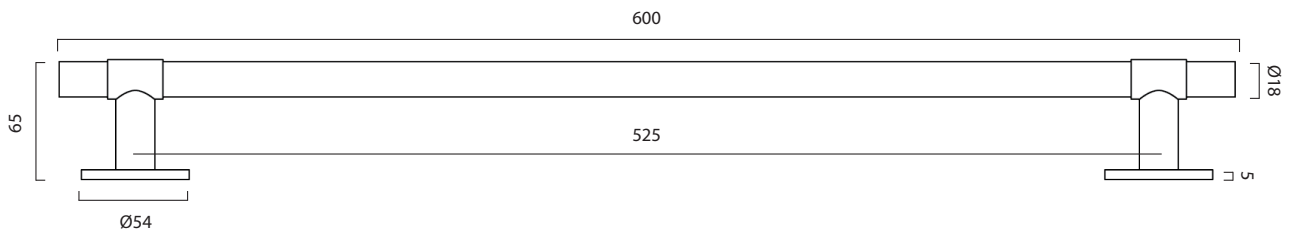

Toilet roll holder

Tea towel bar

Tea towel bar - END

Towel bar

Towel bar - END

DOOR Hardware

CATEGORY	NAME	SKU+ MATERIAL CODE	EUR EX VAT	PROD. DAYS
CODE BASE 		CODE CROSSBAR 		
DOOR HANDLE	CHISEL door handle	CD_XX	191,20	2 - 3 WEEKS
	SIGNATURE door handle	SD_XX	191,20	2 - 3 WEEKS
	END door handle	ED_XX	191,20	2 - 3 WEEKS
KEYHOLE	CHISEL keyhole	CKEY_XX	24,00	2 - 3
	SIGNATURE keyhole	SKEY_XX	24,00	2 - 3
DOOR LOCK	SIGNATURE thumbturn lock (1 side only)	STL_XX	108,00	2 - 3
	SIGNATURE bathroom lock	SBL_XX	140,00	2 - 3 WEEKS