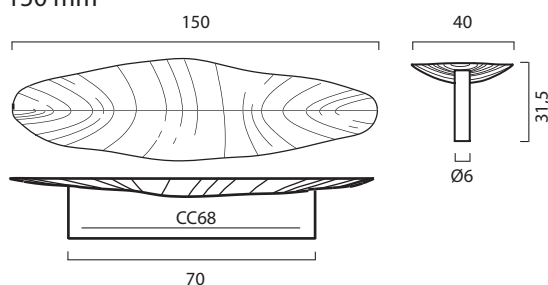

CATEGORY	NAME	SKU+ MATERIAL CODE	Colli SIZE	Colli PRICE	EUR RRP / EXVAT
CODE					
KNOB	VALE knob 30 mm	VALE_K_XX	1	29.00	29.00
	VALE knob oval 45 mm	VALE_K_O_XX	1	35.00	35.00
PULL BAR	VALE pull bar short 150 mm	VALE_PBS_XX	1	75.00	75.00
	VALE pull bar long 250 mm	VALE_PBL_XX	1	129.00	129.00

VALE knob 30 mm

VALE knob oval 45 mm

VALE pull bar short 150 mm

VALE pull bar long 250 mm

NOBLE

CATEGORY	NAME	SKU+ MATERIAL CODE	Colli SIZE	Colli PRICE	EUR EX VAT
CODE					
KNOB	NOBLE knob 45 mm	NOBLE_K_XX	1	29.00	29.00
PULL BAR	NOBLE pull bar short - 80	NOBLE_PBS_XX	1	49.00	49.00
	NOBLE pull bar long - 200 mm	NOBLE_PBL_XX	1	99.00	99.00

NOBLE knob 45 mm

NOBLE pull bar short 80 mm

NOBLE pull bar long 200 mm

LEAF

CATEGORY	NAME	SKU+ MATERIAL CODE	Colli SIZE	Colli PRICE	EUR EX VAT
CODE					
KNOB	LEAF knob	LEAF_K_XX	XX	XX	28,00
HOOK	LEAF hook	LEAF_H_XX	XX	XX	39,20
T-BAR	LEAF T-bar	LEAF_TB_XX	XX	XX	36,00
PULL BAR	LEAF pull bar 160 mm	LEAF_PB160_XX	XX	XX	63,20
	LEAF pull bar 400 mm	LEAF_PB400_XX	XX	XX	159,20