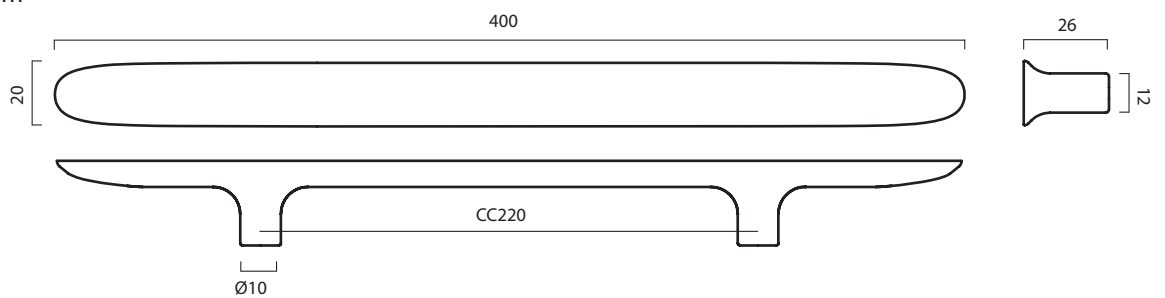

NOBLE knob 45 mm

NOBLE pull bar short 80 mm

NOBLE pull bar long 200 mm

LEAF

CATEGORY	NAME	SKU+ MATERIAL CODE	Colli SIZE	Colli PRICE	EUR EX VAT
CODE					
KNOB	LEAF knob	LEAF_K_XX	XX	XX	28,00
HOOK	LEAF hook	LEAF_H_XX	XX	XX	39,20
T-BAR	LEAF T-bar	LEAF_TB_XX	XX	XX	36,00
PULL BAR	LEAF pull bar 160 mm	LEAF_PB160_XX	XX	XX	63,20
	LEAF pull bar 400 mm	LEAF_PB400_XX	XX	XX	159,20

LEAF knob

LEAF hook

LEAF T-bar

LEAF pull bar 160 mm

LEAF pull bar 400 mm

BUTTON

CATEGORY	NAME	SKU+ MATERIAL CODE	Colli SIZE	Colli PRICE	EUR EX VAT
CODE					
KNOB	BUTTON knob 26 mm	BUTTON_K_XX	XX	XX	20,00
T-BAR	BUTTON T-bar 52 mm	BUTTON_TB_XX	XX	XX	36,00
PULL BAR	BUTTON pull bar 110 mm	BUTTON_PB110_XX	XX	XX	52,00
	BUTTON pull bar 250 mm	BUTTON_PB250_XX	XX	XX	87,20

BUTTON knob 26 mm

BUTTON T-bar 52 mm

BUTTON pull bar 110 mm

BUTTON pull bar 250 mm

TERRACE

CATEGORY	NAME	SKU+ MATERIAL CODE	Colli SIZE	Colli PRICE	EUR EX VAT
CODE					
KNOB	TERRACE knob mini	TERRACE_KM_XX	XX	XX	15,20
	TERRACE knob	TERRACE_K_XX	XX	XX	20,00
T-BAR	TERRACE T-bar	TERRACE_TB_XX	XX	XX	36,00
PULL BAR	TERRACE pull bar 170 mm	TERRACE_PB170_XX	XX	XX	63,20
	TERRACE pull bar 300 mm	TERRACE_PB300_XX	XX	XX	87,20