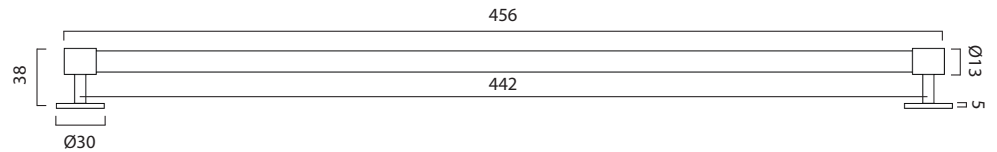

Tea towel bar - END