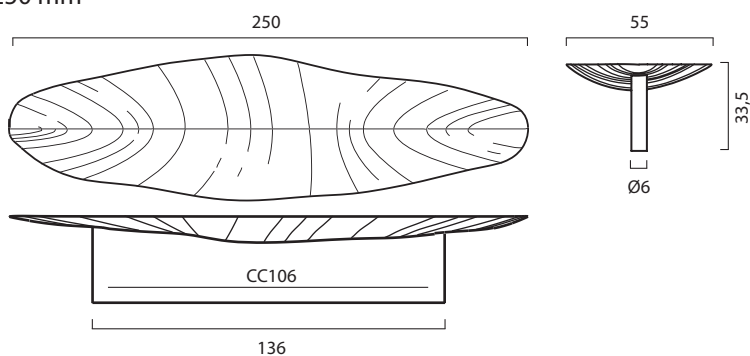

CATEGORY	NAME	SKU+ MATERIAL CODE	Colli SIZE	Colli PRICE	EUR RRP / EXVAT
CODE					
KNOB	VALE knob 30 mm	VALE_K_XX	1	29.00	29.00
	VALE knob oval 45 mm	VALE_K_O_XX	1	35.00	35.00
PULL BAR	VALE pull bar short 150 mm	VALE_PBS_XX	1	75.00	75.00
	VALE pull bar long 250 mm	VALE_PBL_XX	1	129.00	129.00

VALE knob 30 mm

VALE knob oval 45 mm

VALE pull bar short 150 mm

VALE pull bar long 250 mm

NOBLE

CATEGORY	NAME	SKU+ MATERIAL CODE	Colli SIZE	Colli PRICE	EUR EX VAT
CODE					
KNOB	NOBLE knob 45 mm	NOBLE_K_XX	1	29.00	29.00
PULL BAR	NOBLE pull bar short - 80	NOBLE_PBS_XX	1	49.00	49.00
	NOBLE pull bar long - 200 mm	NOBLE_PBL_XX	1	99.00	99.00

NOBLE knob 45 mm

NOBLE pull bar short 80 mm

NOBLE pull bar long 200 mm

LEAF

CATEGORY	NAME	SKU+ MATERIAL CODE	Colli SIZE	Colli PRICE	EUR EX VAT
CODE					
KNOB	LEAF knob	LEAF_K_XX	XX	XX	28,00
HOOK	LEAF hook	LEAF_H_XX	XX	XX	39,20
T-BAR	LEAF T-bar	LEAF_TB_XX	XX	XX	36,00
PULL BAR	LEAF pull bar 160 mm	LEAF_PB160_XX	XX	XX	63,20
	LEAF pull bar 400 mm	LEAF_PB400_XX	XX	XX	159,20