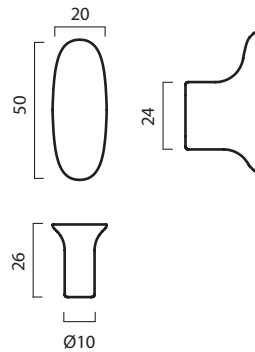

CATEGORY	NAME	SKU+ MATERIAL CODE	Colli SIZE	Colli PRICE	EUR RRP / EXVAT
CODE					
KNOB	VALE knob 30 mm	VALE_K_XX	1	29.00	29.00
	VALE knob oval 45 mm	VALE_K_O_XX	1	35.00	35.00
PULL BAR	VALE pull bar short 150 mm	VALE_PBS_XX	1	75.00	75.00
	VALE pull bar long 250 mm	VALE_PBL_XX	1	129.00	129.00

VALE knob 30 mm

VALE knob oval 45 mm

VALE pull bar short 150 mm

VALE pull bar long 250 mm

NOBLE

CATEGORY	NAME	SKU+ MATERIAL CODE	Colli SIZE	Colli PRICE	EUR EX VAT
CODE					
KNOB	NOBLE knob 45 mm	NOBLE_K_XX	1	29.00	29.00
PULL BAR	NOBLE pull bar short - 80	NOBLE_PBS_XX	1	49.00	49.00
	NOBLE pull bar long - 200 mm	NOBLE_PBL_XX	1	99.00	99.00

NOBLE knob 45 mm

NOBLE pull bar short 80 mm

NOBLE pull bar long 200 mm

LEAF

CATEGORY	NAME	SKU+ MATERIAL CODE	Colli SIZE	Colli PRICE	EUR EX VAT
CODE					
KNOB	LEAF knob	LEAF_K_XX	XX	XX	28,00
HOOK	LEAF hook	LEAF_H_XX	XX	XX	39,20
T-BAR	LEAF T-bar	LEAF_TB_XX	XX	XX	36,00
PULL BAR	LEAF pull bar 160 mm	LEAF_PB160_XX	XX	XX	63,20
	LEAF pull bar 400 mm	LEAF_PB400_XX	XX	XX	159,20

LEAF knob

LEAF hook

LEAF T-bar

LEAF pull bar 160 mm

LEAF pull bar 400 mm

BUTTON

CATEGORY	NAME	SKU+ MATERIAL CODE	Colli SIZE	Colli PRICE	EUR EX VAT
CODE					
KNOB	BUTTON knob 26 mm	BUTTON_K_XX	XX	XX	20,00
T-BAR	BUTTON T-bar 52 mm	BUTTON_TB_XX	XX	XX	36,00
PULL BAR	BUTTON pull bar 110 mm	BUTTON_PB110_XX	XX	XX	52,00
	BUTTON pull bar 250 mm	BUTTON_PB250_XX	XX	XX	87,20