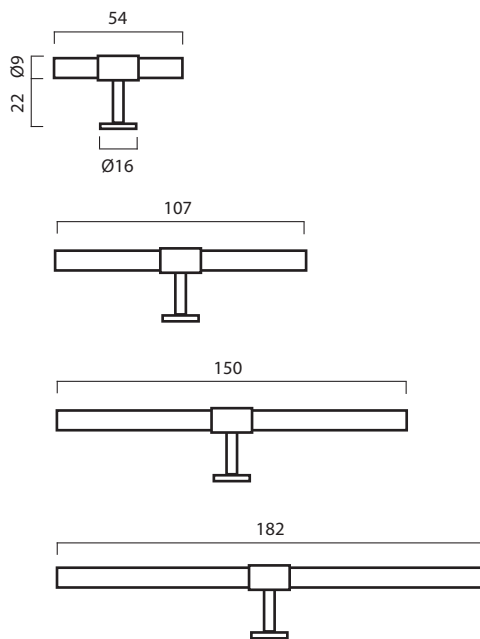

SIGNATURE slim

CATEGORY	NAME	SKU+ MATERIAL CODE	EUR EX VAT	PROD. DAYS
CODE BASE		CODE CROSSBAR		
T-BAR	SIGNATURE slim T-bar 54 mm	SLIM_TB054_XXXX	47,20	1 - 2
	SIGNATURE slim T-bar 107	SLIM_TB107_XXXX	55,20	1 - 2
	SIGNATURE slim T-bar 150	SLIM_TB150_XXXX	56,00	1 - 2
	SIGNATURE slim T-bar 182	SLIM_TB182_XXXX	60,00	1 - 2
PULL BAR	SIGNATURE slim pull bar 150 mm	SLIM_PB150_XXXX	80,00	1 - 2
	SIGNATURE slim pull bar 182 mm	SLIM_PB182_XXXX	84,00	1 - 2
	SIGNATURE slim END pull bar 154 mm	SLIM_END_PB154_XXXX	80,00	1 - 2
	SIGNATURE slim END pull bar 186 mm	SLIM_END_PB186_XXXX	84,00	1 - 2

SIGNATURE slim T-bar