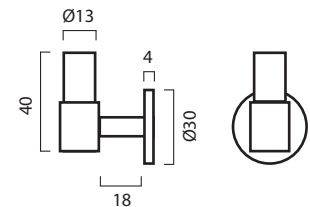

CHISEL knob

SIGNATURE knob

SIGNATURE 30 END knob

SIGNATURE hook

SIGNATURE 30

CATEGORY	NAME	SKU+ MATERIAL CODE	EUR EX VAT	PROD. DAYS
CODE BASE		CODE CROSSBAR		
T-BAR	SIGNATURE 30 T-bar 60 mm	S30_TB060_XXXX	47,20	1- 2
	SIGNATURE 30 T-bar 113 mm	S30_TB113_XXXX	55,20	1- 2
	SIGNATURE 30 T-bar 156 mm	S30_TB156_XXXX	56,00	1- 2
	SIGNATURE 30 T-bar 188 mm	S30_TB188_XXXX	60,00	1- 2
PULL BAR	SIGNATURE 30 pull bar 156 mm	S30_PB156_XXXX	80,00	1- 2
	SIGNATURE 30 pull bar 188 mm	S30_PB188_XXXX	84,00	1- 2
	SIGNATURE 30 END pull bar 160	S30END_PB160_XXXX	80,00	1- 2
	SIGNATURE 30 END pull bar 192 mm	S30END_PB192_XXXX	84,00	1- 2