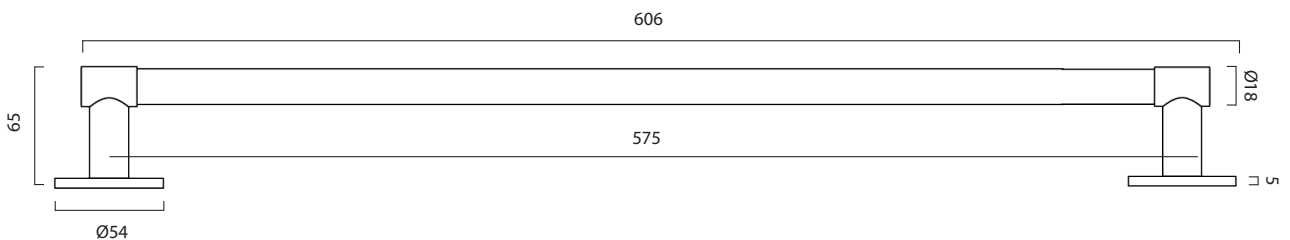

Toilet roll holder

Tea towel bar

Tea towel bar - END

Towel bar

Towel bar - END

DOOR Hardware

CATEGORY	NAME	SKU+ MATERIAL CODE	EUR EX VAT	PROD. DAYS
CODE BASE 		CODE CROSSBAR 		
DOOR HANDLE	CHISEL door handle	CD_XX	191,20	2 - 3 WEEKS
	SIGNATURE door handle	SD_XX	191,20	2 - 3 WEEKS
	END door handle	ED_XX	191,20	2 - 3 WEEKS
KEYHOLE	CHISEL keyhole	CKEY_XX	24,00	2 - 3
	SIGNATURE keyhole	SKEY_XX	24,00	2 - 3
DOOR LOCK	SIGNATURE thumbturn lock (1 side only)	STL_XX	108,00	2 - 3
	SIGNATURE bathroom lock	SBL_XX	140,00	2 - 3 WEEKS