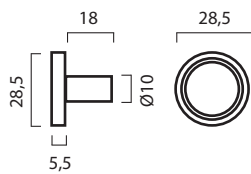

SIGNATURE knobs & hooks

CATEGORY	NAME	SKU+ MATERIAL CODE	EUR EX VAT	PROD. DAYS
CODE BASE		CODE CROSSBAR		
KNOB	CHISEL knob	CK_XX	20,00	1 WEEK
	SIGNATURE knob	SK_XX	20,00	5 DAYS
	SIGNATURE 30 END knob	S30END_K_XXXX	49,00	1-2 WEEK
HOOK	SIGNATURE hook	SH_XXXX	59,00	1-2 WEEK

CHISEL knob