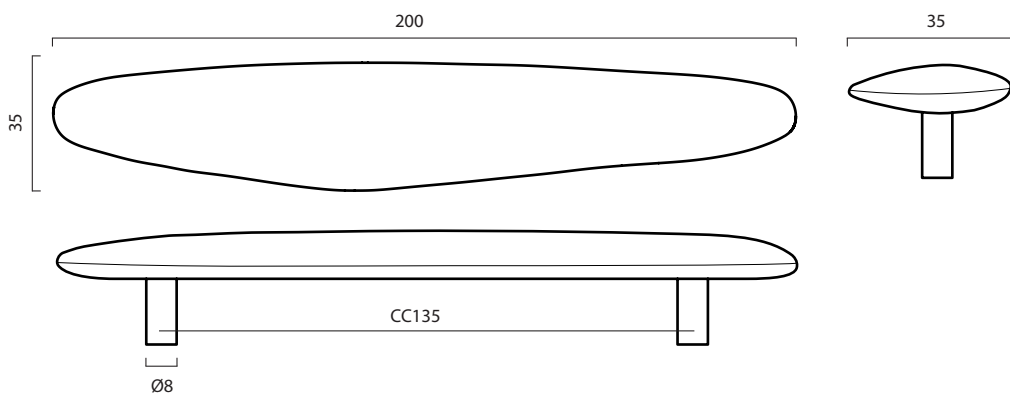

VALE knob 30 mm

VALE knob oval 45 mm

VALE pull bar short 150 mm

VALE pull bar long 250 mm

NOBLE

CATEGORY	NAME	SKU+ MATERIAL CODE	Colli SIZE	Colli PRICE	EUR EX VAT
CODE					
KNOB	NOBLE knob 45 mm	NOBLE_K_XX	1	29.00	29.00
PULL BAR	NOBLE pull bar short - 80	NOBLE_PBS_XX	1	49.00	49.00
	NOBLE pull bar long - 200 mm	NOBLE_PBL_XX	1	99.00	99.00

NOBLE knob 45 mm

NOBLE pull bar short 80 mm

NOBLE pull bar long 200 mm

LEAF

CATEGORY	NAME	SKU+ MATERIAL CODE	Colli SIZE	Colli PRICE	EUR EX VAT
CODE					
KNOB	LEAF knob	LEAF_K_XX	XX	XX	28,00
HOOK	LEAF hook	LEAF_H_XX	XX	XX	39,20
T-BAR	LEAF T-bar	LEAF_TB_XX	XX	XX	36,00
PULL BAR	LEAF pull bar 160 mm	LEAF_PB160_XX	XX	XX	63,20
	LEAF pull bar 400 mm	LEAF_PB400_XX	XX	XX	159,20