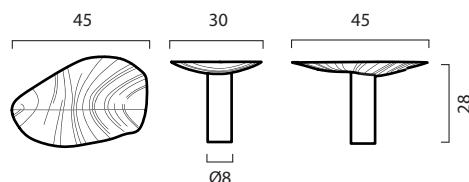

VALE knob oval 45 mm