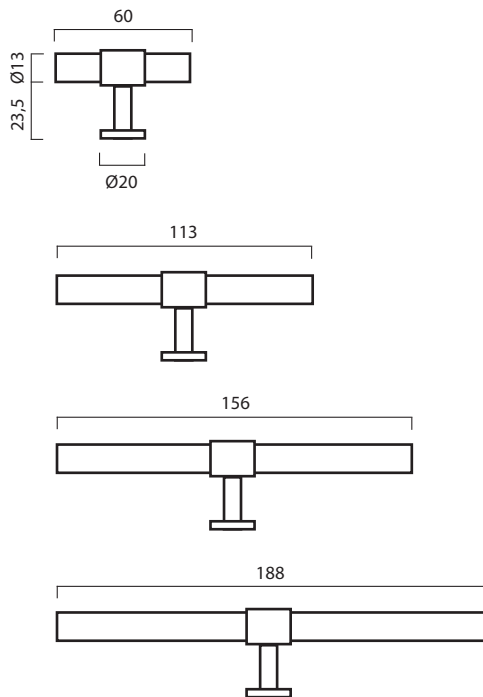

CHISEL knob

SIGNATURE knob

SIGNATURE 30 END knob

SIGNATURE hook

SIGNATURE 30

CATEGORY	NAME	SKU+ MATERIAL CODE	EUR EX VAT	PROD. DAYS
CODE BASE		CODE CROSSBAR		
T-BAR	SIGNATURE 30 T-bar 60 mm	S30_TB060_XXXX	47,20	1- 2
	SIGNATURE 30 T-bar 113 mm	S30_TB113_XXXX	55,20	1- 2
	SIGNATURE 30 T-bar 156 mm	S30_TB156_XXXX	56,00	1- 2
	SIGNATURE 30 T-bar 188 mm	S30_TB188_XXXX	60,00	1- 2
PULL BAR	SIGNATURE 30 pull bar 156 mm	S30_PB156_XXXX	80,00	1- 2
	SIGNATURE 30 pull bar 188 mm	S30_PB188_XXXX	84,00	1- 2
	SIGNATURE 30 END pull bar 160	S30END_PB160_XXXX	80,00	1- 2
	SIGNATURE 30 END pull bar 192 mm	S30END_PB192_XXXX	84,00	1- 2

SIGNATURE 30 T-bar

SIGNATURE 30 pull bar

SIGNATURE 30 END pull bar

SIGNATURE 20

CATEGORY	NAME	SKU+ MATERIAL CODE	EUR EX VAT	PROD. DAYS
CODE BASE		CODE CROSSBAR		
T-BAR	SIGNATURE 20 T-bar 60 mm	S20_TB060_XXXX	47,20	1- 2
	SIGNATURE 20 T-bar 113 mm	S20_TB113_XXXX	55,20	1- 2
	SIGNATURE 20 T-bar 156 mm	S20_TB156_XXXX	56,00	1- 2
	SIGNATURE 20 T-bar 188 mm	S20_TB188_XXXX	60,00	1- 2
PULL BAR	SIGNATURE 20 pull bar 156 mm	S20_PB156_XXXX	80,00	1- 2
	SIGNATURE 20 pull bar 188 mm	S20_PB188_XXXX	84,00	1- 2

SIGNATURE 20 T-bar

SIGNATURE 20 pull bar

SIGNATURE slim

CATEGORY	NAME	SKU+ MATERIAL CODE	EUR EX VAT	PROD. DAYS
CODE BASE		CODE CROSSBAR		
T-BAR	SIGNATURE slim T-bar 54 mm	SLIM_TB054_XXXX	47,20	1 - 2
	SIGNATURE slim T-bar 107	SLIM_TB107_XXXX	55,20	1 - 2
	SIGNATURE slim T-bar 150	SLIM_TB150_XXXX	56,00	1 - 2
	SIGNATURE slim T-bar 182	SLIM_TB182_XXXX	60,00	1 - 2
PULL BAR	SIGNATURE slim pull bar 150 mm	SLIM_PB150_XXXX	80,00	1 - 2
	SIGNATURE slim pull bar 182 mm	SLIM_PB182_XXXX	84,00	1 - 2
	SIGNATURE slim END pull bar 154 mm	SLIM_END_PB154_XXXX	80,00	1 - 2
	SIGNATURE slim END pull bar 186 mm	SLIM_END_PB186_XXXX	84,00	1 - 2