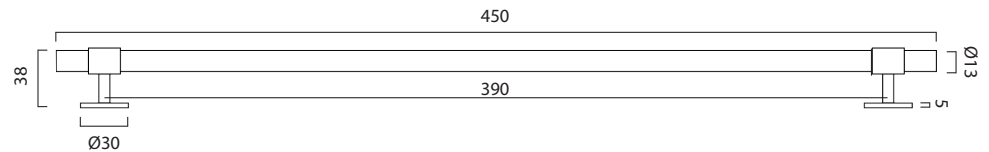

Tea towel bar