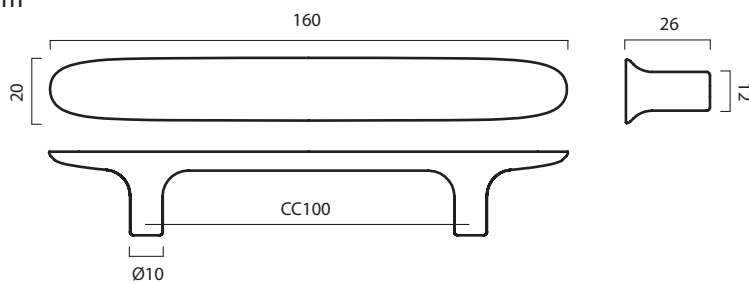

NOBLE knob 45 mm

NOBLE pull bar short 80 mm

NOBLE pull bar long 200 mm

LEAF

CATEGORY	NAME	SKU+ MATERIAL CODE	Colli SIZE	Colli PRICE	EUR EX VAT
CODE					
KNOB	LEAF knob	LEAF_K_XX	XX	XX	28,00
HOOK	LEAF hook	LEAF_H_XX	XX	XX	39,20
T-BAR	LEAF T-bar	LEAF_TB_XX	XX	XX	36,00
PULL BAR	LEAF pull bar 160 mm	LEAF_PB160_XX	XX	XX	63,20
	LEAF pull bar 400 mm	LEAF_PB400_XX	XX	XX	159,20

LEAF knob

LEAF hook

LEAF T-bar

LEAF pull bar 160 mm

LEAF pull bar 400 mm

BUTTON

CATEGORY	NAME	SKU+ MATERIAL CODE	Colli SIZE	Colli PRICE	EUR EX VAT
CODE					
KNOB	BUTTON knob 26 mm	BUTTON_K_XX	XX	XX	20,00
T-BAR	BUTTON T-bar 52 mm	BUTTON_TB_XX	XX	XX	36,00
PULL BAR	BUTTON pull bar 110 mm	BUTTON_PB110_XX	XX	XX	52,00
	BUTTON pull bar 250 mm	BUTTON_PB250_XX	XX	XX	87,20

BUTTON knob 26 mm

BUTTON T-bar 52 mm

BUTTON pull bar 110 mm

BUTTON pull bar 250 mm

TERRACE

CATEGORY	NAME	SKU+ MATERIAL CODE	Colli SIZE	Colli PRICE	EUR EX VAT
CODE					
KNOB	TERRACE knob mini	TERRACE_KM_XX	XX	XX	15,20
	TERRACE knob	TERRACE_K_XX	XX	XX	20,00
T-BAR	TERRACE T-bar	TERRACE_TB_XX	XX	XX	36,00
PULL BAR	TERRACE pull bar 170 mm	TERRACE_PB170_XX	XX	XX	63,20
	TERRACE pull bar 300 mm	TERRACE_PB300_XX	XX	XX	87,20