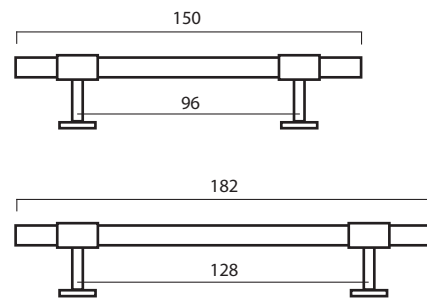

SIGNATURE slim pull bar