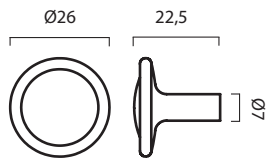

VALE knob 30 mm

VALE knob oval 45 mm

VALE pull bar short 150 mm

VALE pull bar long 250 mm

NOBLE

CATEGORY	NAME	SKU+ MATERIAL CODE	Colli SIZE	Colli PRICE	EUR EX VAT
CODE					
KNOB	NOBLE knob 45 mm	NOBLE_K_XX	1	29.00	29.00
PULL BAR	NOBLE pull bar short - 80	NOBLE_PBS_XX	1	49.00	49.00
	NOBLE pull bar long - 200 mm	NOBLE_PBL_XX	1	99.00	99.00

NOBLE knob 45 mm

NOBLE pull bar short 80 mm

NOBLE pull bar long 200 mm

LEAF

CATEGORY	NAME	SKU+ MATERIAL CODE	Colli SIZE	Colli PRICE	EUR EX VAT
CODE					
KNOB	LEAF knob	LEAF_K_XX	XX	XX	28,00
HOOK	LEAF hook	LEAF_H_XX	XX	XX	39,20
T-BAR	LEAF T-bar	LEAF_TB_XX	XX	XX	36,00
PULL BAR	LEAF pull bar 160 mm	LEAF_PB160_XX	XX	XX	63,20
	LEAF pull bar 400 mm	LEAF_PB400_XX	XX	XX	159,20

LEAF knob

LEAF hook

LEAF T-bar

LEAF pull bar 160 mm

LEAF pull bar 400 mm

BUTTON

CATEGORY	NAME	SKU+ MATERIAL CODE	Colli SIZE	Colli PRICE	EUR EX VAT
CODE					
KNOB	BUTTON knob 26 mm	BUTTON_K_XX	XX	XX	20,00
T-BAR	BUTTON T-bar 52 mm	BUTTON_TB_XX	XX	XX	36,00
PULL BAR	BUTTON pull bar 110 mm	BUTTON_PB110_XX	XX	XX	52,00
	BUTTON pull bar 250 mm	BUTTON_PB250_XX	XX	XX	87,20

BUTTON knob 26 mm

BUTTON T-bar 52 mm

BUTTON pull bar 110 mm

BUTTON pull bar 250 mm

TERRACE

CATEGORY	NAME	SKU+ MATERIAL CODE	Colli SIZE	Colli PRICE	EUR EX VAT
CODE					
KNOB	TERRACE knob mini	TERRACE_KM_XX	XX	XX	15,20
	TERRACE knob	TERRACE_K_XX	XX	XX	20,00
T-BAR	TERRACE T-bar	TERRACE_TB_XX	XX	XX	36,00
PULL BAR	TERRACE pull bar 170 mm	TERRACE_PB170_XX	XX	XX	63,20
	TERRACE pull bar 300 mm	TERRACE_PB300_XX	XX	XX	87,20