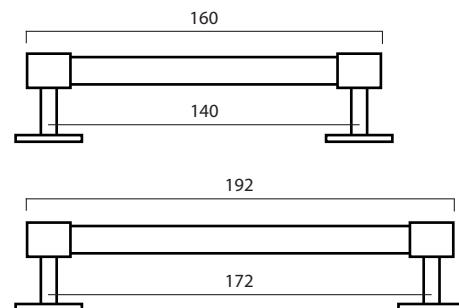

CHISEL knob

SIGNATURE knob

SIGNATURE 30 END knob

SIGNATURE hook

SIGNATURE 30

CATEGORY	NAME	SKU+ MATERIAL CODE	EUR EX VAT	PROD. DAYS
CODE BASE		CODE CROSSBAR		
T-BAR	SIGNATURE 30 T-bar 60 mm	S30_TB060_XXXX	47,20	1- 2
	SIGNATURE 30 T-bar 113 mm	S30_TB113_XXXX	55,20	1- 2
	SIGNATURE 30 T-bar 156 mm	S30_TB156_XXXX	56,00	1- 2
	SIGNATURE 30 T-bar 188 mm	S30_TB188_XXXX	60,00	1- 2
PULL BAR	SIGNATURE 30 pull bar 156 mm	S30_PB156_XXXX	80,00	1- 2
	SIGNATURE 30 pull bar 188 mm	S30_PB188_XXXX	84,00	1- 2
	SIGNATURE 30 END pull bar 160	S30END_PB160_XXXX	80,00	1- 2
	SIGNATURE 30 END pull bar 192 mm	S30END_PB192_XXXX	84,00	1- 2

SIGNATURE 30 T-bar

SIGNATURE 30 pull bar

SIGNATURE 30 END pull bar

SIGNATURE 20

CATEGORY	NAME	SKU+ MATERIAL CODE	EUR EX VAT	PROD. DAYS
CODE BASE		CODE CROSSBAR		
T-BAR	SIGNATURE 20 T-bar 60 mm	S20_TB060_XXXX	47,20	1- 2
	SIGNATURE 20 T-bar 113 mm	S20_TB113_XXXX	55,20	1- 2
	SIGNATURE 20 T-bar 156 mm	S20_TB156_XXXX	56,00	1- 2
	SIGNATURE 20 T-bar 188 mm	S20_TB188_XXXX	60,00	1- 2
PULL BAR	SIGNATURE 20 pull bar 156 mm	S20_PB156_XXXX	80,00	1- 2
	SIGNATURE 20 pull bar 188 mm	S20_PB188_XXXX	84,00	1- 2