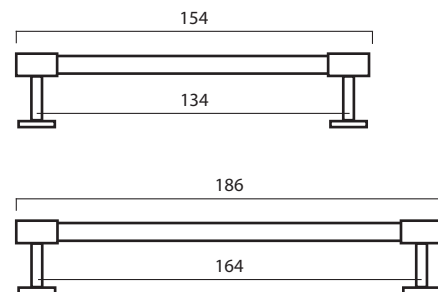

SIGNATURE slim END pull bar