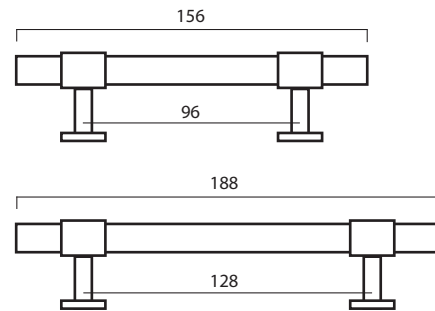

CHISEL knob

SIGNATURE knob

SIGNATURE 30 END knob

SIGNATURE hook

SIGNATURE 30

CATEGORY	NAME	SKU+ MATERIAL CODE	EUR EX VAT	PROD. DAYS
CODE BASE		CODE CROSSBAR		
T-BAR	SIGNATURE 30 T-bar 60 mm	S30_TB060_XXXX	47,20	1- 2
	SIGNATURE 30 T-bar 113 mm	S30_TB113_XXXX	55,20	1- 2
	SIGNATURE 30 T-bar 156 mm	S30_TB156_XXXX	56,00	1- 2
	SIGNATURE 30 T-bar 188 mm	S30_TB188_XXXX	60,00	1- 2
PULL BAR	SIGNATURE 30 pull bar 156 mm	S30_PB156_XXXX	80,00	1- 2
	SIGNATURE 30 pull bar 188 mm	S30_PB188_XXXX	84,00	1- 2
	SIGNATURE 30 END pull bar 160	S30END_PB160_XXXX	80,00	1- 2
	SIGNATURE 30 END pull bar 192 mm	S30END_PB192_XXXX	84,00	1- 2

SIGNATURE 30 T-bar

SIGNATURE 30 pull bar

SIGNATURE 30 END pull bar

SIGNATURE 20

CATEGORY	NAME	SKU+ MATERIAL CODE	EUR EX VAT	PROD. DAYS
CODE BASE		CODE CROSSBAR		
T-BAR	SIGNATURE 20 T-bar 60 mm	S20_TB060_XXXX	47,20	1- 2
	SIGNATURE 20 T-bar 113 mm	S20_TB113_XXXX	55,20	1- 2
	SIGNATURE 20 T-bar 156 mm	S20_TB156_XXXX	56,00	1- 2
	SIGNATURE 20 T-bar 188 mm	S20_TB188_XXXX	60,00	1- 2
PULL BAR	SIGNATURE 20 pull bar 156 mm	S20_PB156_XXXX	80,00	1- 2
	SIGNATURE 20 pull bar 188 mm	S20_PB188_XXXX	84,00	1- 2

SIGNATURE 20 T-bar

SIGNATURE 20 pull bar

SIGNATURE slim

CATEGORY	NAME	SKU+ MATERIAL CODE	EUR EX VAT	PROD. DAYS
CODE BASE		CODE CROSSBAR		
T-BAR	SIGNATURE slim T-bar 54 mm	SLIM_TB054_XXXX	47,20	1 - 2
	SIGNATURE slim T-bar 107	SLIM_TB107_XXXX	55,20	1 - 2
	SIGNATURE slim T-bar 150	SLIM_TB150_XXXX	56,00	1 - 2
	SIGNATURE slim T-bar 182	SLIM_TB182_XXXX	60,00	1 - 2
PULL BAR	SIGNATURE slim pull bar 150 mm	SLIM_PB150_XXXX	80,00	1 - 2
	SIGNATURE slim pull bar 182 mm	SLIM_PB182_XXXX	84,00	1 - 2
	SIGNATURE slim END pull bar 154 mm	SLIM_END_PB154_XXXX	80,00	1 - 2
	SIGNATURE slim END pull bar 186 mm	SLIM_END_PB186_XXXX	84,00	1 - 2