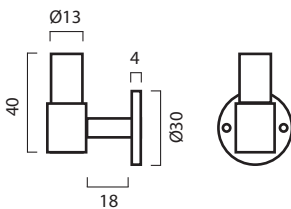

CHISEL knob

SIGNATURE knob

SIGNATURE 30 END knob

SIGNATURE hook

SIGNATURE 30

CATEGORY	NAME	SKU+ MATERIAL CODE	EUR EX VAT	PROD. DAYS
CODE BASE		CODE CROSSBAR		
T-BAR	SIGNATURE 30 T-bar 60 mm	S30_TB060_XXXX	47,20	1- 2
	SIGNATURE 30 T-bar 113 mm	S30_TB113_XXXX	55,20	1- 2
	SIGNATURE 30 T-bar 156 mm	S30_TB156_XXXX	56,00	1- 2
	SIGNATURE 30 T-bar 188 mm	S30_TB188_XXXX	60,00	1- 2
PULL BAR	SIGNATURE 30 pull bar 156 mm	S30_PB156_XXXX	80,00	1- 2
	SIGNATURE 30 pull bar 188 mm	S30_PB188_XXXX	84,00	1- 2
	SIGNATURE 30 END pull bar 160	S30END_PB160_XXXX	80,00	1- 2
	SIGNATURE 30 END pull bar 192 mm	S30END_PB192_XXXX	84,00	1- 2

SIGNATURE 30 T-bar

SIGNATURE 30 pull bar

SIGNATURE 30 END pull bar

SIGNATURE 20

CATEGORY	NAME	SKU+ MATERIAL CODE	EUR EX VAT	PROD. DAYS
CODE BASE		CODE CROSSBAR		
T-BAR	SIGNATURE 20 T-bar 60 mm	S20_TB060_XXXX	47,20	1- 2
	SIGNATURE 20 T-bar 113 mm	S20_TB113_XXXX	55,20	1- 2
	SIGNATURE 20 T-bar 156 mm	S20_TB156_XXXX	56,00	1- 2
	SIGNATURE 20 T-bar 188 mm	S20_TB188_XXXX	60,00	1- 2
PULL BAR	SIGNATURE 20 pull bar 156 mm	S20_PB156_XXXX	80,00	1- 2
	SIGNATURE 20 pull bar 188 mm	S20_PB188_XXXX	84,00	1- 2