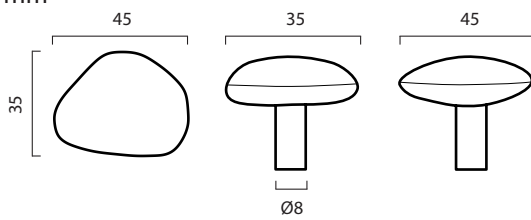

CATEGORY	NAME	SKU+ MATERIAL CODE	Colli SIZE	Colli PRICE	EUR RRP / EXVAT
CODE					
KNOB	VALE knob 30 mm	VALE_K_XX	1	29.00	29.00
	VALE knob oval 45 mm	VALE_K_O_XX	1	35.00	35.00
PULL BAR	VALE pull bar short 150 mm	VALE_PBS_XX	1	75.00	75.00
	VALE pull bar long 250 mm	VALE_PBL_XX	1	129.00	129.00

VALE knob 30 mm

VALE knob oval 45 mm

VALE pull bar short 150 mm

VALE pull bar long 250 mm

NOBLE

CATEGORY	NAME	SKU+ MATERIAL CODE	Colli SIZE	Colli PRICE	EUR EX VAT
CODE					
KNOB	NOBLE knob 45 mm	NOBLE_K_XX	1	29.00	29.00
PULL BAR	NOBLE pull bar short - 80	NOBLE_PBS_XX	1	49.00	49.00
	NOBLE pull bar long - 200 mm	NOBLE_PBL_XX	1	99.00	99.00

NOBLE knob 45 mm

NOBLE pull bar short 80 mm

NOBLE pull bar long 200 mm

LEAF

CATEGORY	NAME	SKU+ MATERIAL CODE	Colli SIZE	Colli PRICE	EUR EX VAT
CODE					
KNOB	LEAF knob	LEAF_K_XX	XX	XX	28,00
HOOK	LEAF hook	LEAF_H_XX	XX	XX	39,20
T-BAR	LEAF T-bar	LEAF_TB_XX	XX	XX	36,00
PULL BAR	LEAF pull bar 160 mm	LEAF_PB160_XX	XX	XX	63,20
	LEAF pull bar 400 mm	LEAF_PB400_XX	XX	XX	159,20