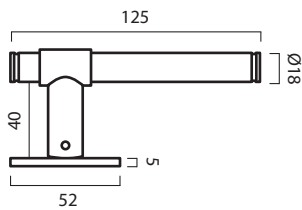

DOOR Hardware

CATEGORY	NAME	SKU+ MATERIAL CODE	EUR EX VAT	PROD. DAYS
CODE BASE		CODE CROSSBAR		
DOOR HANDLE	CHISEL door handle	CD_XX	191,20	2 - 3 WEEKS
	SIGNATURE door handle	SD_XX	191,20	2 - 3 WEEKS
	END door handle	ED_XX	191,20	2 - 3 WEEKS
KEYHOLE	CHISEL keyhole	CKEY_XX	24,00	2 - 3
	SIGNATURE keyhole	SKEY_XX	24,00	2 - 3
DOOR LOCK	SIGNATURE thumbturn lock (1 side only)	STL_XX	108,00	2 - 3
	SIGNATURE bathroom lock	SBL_XX	140,00	2 - 3 WEEKS

CHISEL door handle