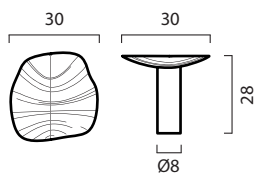

CABINET HARDWARE / ORGANIC SHAPED HARDWARE

CATEGORY	NAME	SKU+ MATERIAL CODE	Colli SIZE	Colli PRICE	EUR RRP / EXVAT
CODE					
KNOB	VALE knob 30 mm	VALE_K_XX	1	29.00	29.00
	VALE knob oval 45 mm	VALE_K_O_XX	1	35.00	35.00
PULL BAR	VALE pull bar short 150 mm	VALE_PBS_XX	1	75.00	75.00
	VALE pull bar long 250 mm	VALE_PBL_XX	1	129.00	129.00

VALE knob 30 mm