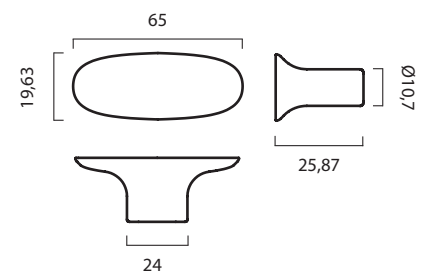

CATEGORY	NAME	SKU+ MATERIAL CODE	Colli SIZE	Colli PRICE	EUR RRP / EXVAT
CODE					
KNOB	VALE knob 30 mm	VALE_K_XX	1	29.00	29.00
	VALE knob oval 45 mm	VALE_K_O_XX	1	35.00	35.00
PULL BAR	VALE pull bar short 150 mm	VALE_PBS_XX	1	75.00	75.00
	VALE pull bar long 250 mm	VALE_PBL_XX	1	129.00	129.00

VALE knob 30 mm

VALE knob oval 45 mm

VALE pull bar short 150 mm

VALE pull bar long 250 mm

NOBLE

CATEGORY	NAME	SKU+ MATERIAL CODE	Colli SIZE	Colli PRICE	EUR EX VAT
CODE					
KNOB	NOBLE knob 45 mm	NOBLE_K_XX	1	29.00	29.00
PULL BAR	NOBLE pull bar short - 80	NOBLE_PBS_XX	1	49.00	49.00
	NOBLE pull bar long - 200 mm	NOBLE_PBL_XX	1	99.00	99.00

NOBLE knob 45 mm

NOBLE pull bar short 80 mm

NOBLE pull bar long 200 mm

LEAF

CATEGORY	NAME	SKU+ MATERIAL CODE	Colli SIZE	Colli PRICE	EUR EX VAT
CODE					
KNOB	LEAF knob	LEAF_K_XX	XX	XX	28,00
HOOK	LEAF hook	LEAF_H_XX	XX	XX	39,20
T-BAR	LEAF T-bar	LEAF_TB_XX	XX	XX	36,00
PULL BAR	LEAF pull bar 160 mm	LEAF_PB160_XX	XX	XX	63,20
	LEAF pull bar 400 mm	LEAF_PB400_XX	XX	XX	159,20

LEAF knob

LEAF hook

LEAF T-bar

LEAF pull bar 160 mm

LEAF pull bar 400 mm

BUTTON

CATEGORY	NAME	SKU+ MATERIAL CODE	Colli SIZE	Colli PRICE	EUR EX VAT
CODE					
KNOB	BUTTON knob 26 mm	BUTTON_K_XX	XX	XX	20,00
T-BAR	BUTTON T-bar 52 mm	BUTTON_TB_XX	XX	XX	36,00
PULL BAR	BUTTON pull bar 110 mm	BUTTON_PB110_XX	XX	XX	52,00
	BUTTON pull bar 250 mm	BUTTON_PB250_XX	XX	XX	87,20