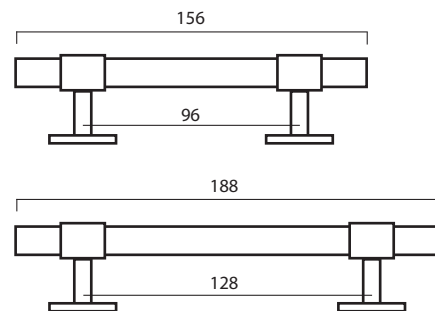

CHISEL knob

SIGNATURE knob

SIGNATURE 30 END knob

SIGNATURE hook

SIGNATURE 30

CATEGORY	NAME	SKU+ MATERIAL CODE	EUR EX VAT	PROD. DAYS
CODE BASE		CODE CROSSBAR		
T-BAR	SIGNATURE 30 T-bar 60 mm	S30_TB060_XXXX	47,20	1- 2
	SIGNATURE 30 T-bar 113 mm	S30_TB113_XXXX	55,20	1- 2
	SIGNATURE 30 T-bar 156 mm	S30_TB156_XXXX	56,00	1- 2
	SIGNATURE 30 T-bar 188 mm	S30_TB188_XXXX	60,00	1- 2
PULL BAR	SIGNATURE 30 pull bar 156 mm	S30_PB156_XXXX	80,00	1- 2
	SIGNATURE 30 pull bar 188 mm	S30_PB188_XXXX	84,00	1- 2
	SIGNATURE 30 END pull bar 160	S30END_PB160_XXXX	80,00	1- 2
	SIGNATURE 30 END pull bar 192 mm	S30END_PB192_XXXX	84,00	1- 2

SIGNATURE 30 T-bar

SIGNATURE 30 pull bar

SIGNATURE 30 END pull bar

SIGNATURE 20

CATEGORY	NAME	SKU+ MATERIAL CODE	EUR EX VAT	PROD. DAYS
CODE BASE		CODE CROSSBAR		
T-BAR	SIGNATURE 20 T-bar 60 mm	S20_TB060_XXXX	47,20	1- 2
	SIGNATURE 20 T-bar 113 mm	S20_TB113_XXXX	55,20	1- 2
	SIGNATURE 20 T-bar 156 mm	S20_TB156_XXXX	56,00	1- 2
	SIGNATURE 20 T-bar 188 mm	S20_TB188_XXXX	60,00	1- 2
PULL BAR	SIGNATURE 20 pull bar 156 mm	S20_PB156_XXXX	80,00	1- 2
	SIGNATURE 20 pull bar 188 mm	S20_PB188_XXXX	84,00	1- 2

SIGNATURE 20 T-bar

SIGNATURE 20 pull bar

SIGNATURE slim

CATEGORY	NAME	SKU+ MATERIAL CODE	EUR EX VAT	PROD. DAYS
CODE BASE		CODE CROSSBAR		
T-BAR	SIGNATURE slim T-bar 54 mm	SLIM_TB054_XXXX	47,20	1 - 2
	SIGNATURE slim T-bar 107	SLIM_TB107_XXXX	55,20	1 - 2
	SIGNATURE slim T-bar 150	SLIM_TB150_XXXX	56,00	1 - 2
	SIGNATURE slim T-bar 182	SLIM_TB182_XXXX	60,00	1 - 2
PULL BAR	SIGNATURE slim pull bar 150 mm	SLIM_PB150_XXXX	80,00	1 - 2
	SIGNATURE slim pull bar 182 mm	SLIM_PB182_XXXX	84,00	1 - 2
	SIGNATURE slim END pull bar 154 mm	SLIM_END_PB154_XXXX	80,00	1 - 2
	SIGNATURE slim END pull bar 186 mm	SLIM_END_PB186_XXXX	84,00	1 - 2