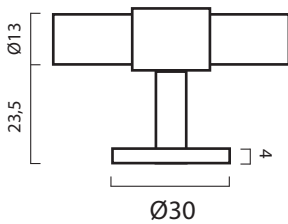

SIGNATURE 30

This was our first and original collection and has a base backplate with a diameter of 30 mm and a crossbar with a diameter of 13 mm.

T-BAR	PULL BAR	END PULL BAR
60 mm	156 mm	160 mm
113 mm	188 mm	192 mm
156 mm		
188 mm		