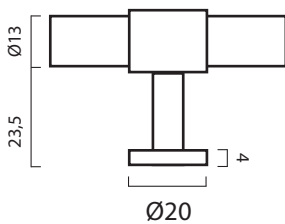

T-BAR	PULL BAR	END PULL BAR
60 mm	156 mm	160 mm
113 mm	188 mm	192 mm
156 mm		
188 mm		

SIGNATURE SLIM

This collection is a slimmer and more modern version of the two above collections. It has a base backplate with a diameter of 16 mm and a crossbar with a diameter of 9 mm.