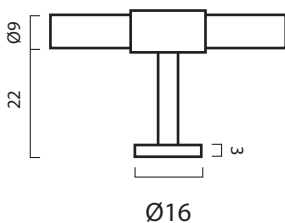

SIGNATURE 20

This collection fits almost everywhere and has a base backplate with a diameter of 20 mm and a crossbar with a diameter of 13 mm.

T-BAR	PULL BAR	END PULL BAR
60 mm	156 mm	160 mm
113 mm	188 mm	192 mm
156 mm		
188 mm		

SIGNATURE SLIM

This collection is a slimmer and more modern version of the two above collections. It has a base backplate with a diameter of 16 mm and a crossbar with a diameter of 9 mm.

T-BAR	PULL BAR	END PULL BAR
54 mm	150 mm	154 mm
107 mm	182 mm	186 mm
150 mm		
182 mm		