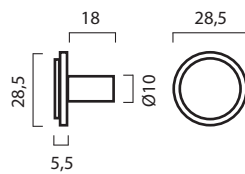

SIGNATURE knob