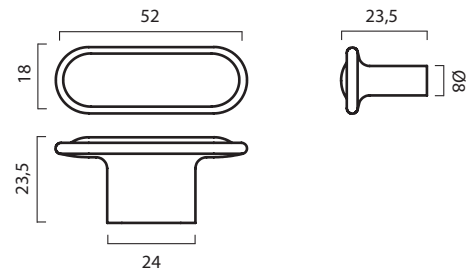

VALE knob 30 mm

VALE knob oval 45 mm

VALE pull bar short 150 mm

VALE pull bar long 250 mm

NOBLE

CATEGORY	NAME	SKU+ MATERIAL CODE	Colli SIZE	Colli PRICE	EUR EX VAT
CODE					
KNOB	NOBLE knob 45 mm	NOBLE_K_XX	1	29.00	29.00
PULL BAR	NOBLE pull bar short - 80	NOBLE_PBS_XX	1	49.00	49.00
	NOBLE pull bar long - 200 mm	NOBLE_PBL_XX	1	99.00	99.00

NOBLE knob 45 mm

NOBLE pull bar short 80 mm

NOBLE pull bar long 200 mm

LEAF

CATEGORY	NAME	SKU+ MATERIAL CODE	Colli SIZE	Colli PRICE	EUR EX VAT
CODE					
KNOB	LEAF knob	LEAF_K_XX	XX	XX	28,00
HOOK	LEAF hook	LEAF_H_XX	XX	XX	39,20
T-BAR	LEAF T-bar	LEAF_TB_XX	XX	XX	36,00
PULL BAR	LEAF pull bar 160 mm	LEAF_PB160_XX	XX	XX	63,20
	LEAF pull bar 400 mm	LEAF_PB400_XX	XX	XX	159,20

LEAF knob

LEAF hook

LEAF T-bar

LEAF pull bar 160 mm

LEAF pull bar 400 mm

BUTTON

CATEGORY	NAME	SKU+ MATERIAL CODE	Colli SIZE	Colli PRICE	EUR EX VAT
CODE					
KNOB	BUTTON knob 26 mm	BUTTON_K_XX	XX	XX	20,00
T-BAR	BUTTON T-bar 52 mm	BUTTON_TB_XX	XX	XX	36,00
PULL BAR	BUTTON pull bar 110 mm	BUTTON_PB110_XX	XX	XX	52,00
	BUTTON pull bar 250 mm	BUTTON_PB250_XX	XX	XX	87,20

BUTTON knob 26 mm

BUTTON T-bar 52 mm

BUTTON pull bar 110 mm

BUTTON pull bar 250 mm

TERRACE

CATEGORY	NAME	SKU+ MATERIAL CODE	Colli SIZE	Colli PRICE	EUR EX VAT
CODE					
KNOB	TERRACE knob mini	TERRACE_KM_XX	XX	XX	15,20
	TERRACE knob	TERRACE_K_XX	XX	XX	20,00
T-BAR	TERRACE T-bar	TERRACE_TB_XX	XX	XX	36,00
PULL BAR	TERRACE pull bar 170 mm	TERRACE_PB170_XX	XX	XX	63,20
	TERRACE pull bar 300 mm	TERRACE_PB300_XX	XX	XX	87,20