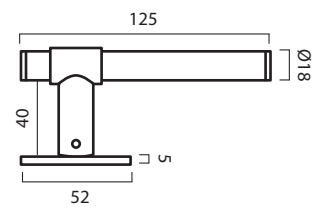

END door handle