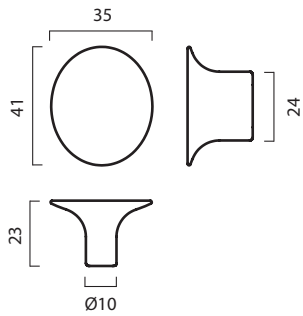

CATEGORY	NAME	SKU+ MATERIAL CODE	Colli SIZE	Colli PRICE	EUR RRP / EXVAT
CODE					
KNOB	VALE knob 30 mm	VALE_K_XX	1	29.00	29.00
	VALE knob oval 45 mm	VALE_K_O_XX	1	35.00	35.00
PULL BAR	VALE pull bar short 150 mm	VALE_PBS_XX	1	75.00	75.00
	VALE pull bar long 250 mm	VALE_PBL_XX	1	129.00	129.00

VALE knob 30 mm

VALE knob oval 45 mm

VALE pull bar short 150 mm

VALE pull bar long 250 mm

NOBLE

CATEGORY	NAME	SKU+ MATERIAL CODE	Colli SIZE	Colli PRICE	EUR EX VAT
CODE					
KNOB	NOBLE knob 45 mm	NOBLE_K_XX	1	29.00	29.00
PULL BAR	NOBLE pull bar short - 80	NOBLE_PBS_XX	1	49.00	49.00
	NOBLE pull bar long - 200 mm	NOBLE_PBL_XX	1	99.00	99.00

NOBLE knob 45 mm

NOBLE pull bar short 80 mm

NOBLE pull bar long 200 mm

LEAF

CATEGORY	NAME	SKU+ MATERIAL CODE	Colli SIZE	Colli PRICE	EUR EX VAT
CODE					
KNOB	LEAF knob	LEAF_K_XX	XX	XX	28,00
HOOK	LEAF hook	LEAF_H_XX	XX	XX	39,20
T-BAR	LEAF T-bar	LEAF_TB_XX	XX	XX	36,00
PULL BAR	LEAF pull bar 160 mm	LEAF_PB160_XX	XX	XX	63,20
	LEAF pull bar 400 mm	LEAF_PB400_XX	XX	XX	159,20

LEAF knob

LEAF hook

LEAF T-bar

LEAF pull bar 160 mm

LEAF pull bar 400 mm

BUTTON

CATEGORY	NAME	SKU+ MATERIAL CODE	Colli SIZE	Colli PRICE	EUR EX VAT
CODE					
KNOB	BUTTON knob 26 mm	BUTTON_K_XX	XX	XX	20,00
T-BAR	BUTTON T-bar 52 mm	BUTTON_TB_XX	XX	XX	36,00
PULL BAR	BUTTON pull bar 110 mm	BUTTON_PB110_XX	XX	XX	52,00
	BUTTON pull bar 250 mm	BUTTON_PB250_XX	XX	XX	87,20