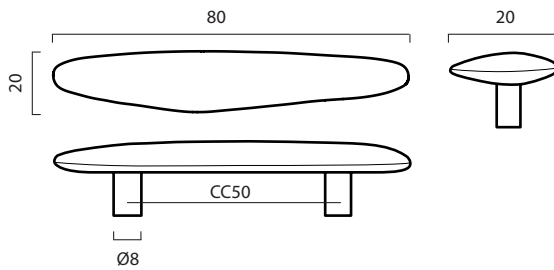

CATEGORY	NAME	SKU+ MATERIAL CODE	Colli SIZE	Colli PRICE	EUR RRP / EXVAT
CODE					
KNOB	VALE knob 30 mm	VALE_K_XX	1	29.00	29.00
	VALE knob oval 45 mm	VALE_K_O_XX	1	35.00	35.00
PULL BAR	VALE pull bar short 150 mm	VALE_PBS_XX	1	75.00	75.00
	VALE pull bar long 250 mm	VALE_PBL_XX	1	129.00	129.00

VALE knob 30 mm

VALE knob oval 45 mm

VALE pull bar short 150 mm

VALE pull bar long 250 mm

NOBLE

CATEGORY	NAME	SKU+ MATERIAL CODE	Colli SIZE	Colli PRICE	EUR EX VAT
CODE					
KNOB	NOBLE knob 45 mm	NOBLE_K_XX	1	29.00	29.00
PULL BAR	NOBLE pull bar short - 80	NOBLE_PBS_XX	1	49.00	49.00
	NOBLE pull bar long - 200 mm	NOBLE_PBL_XX	1	99.00	99.00

NOBLE knob 45 mm

NOBLE pull bar short 80 mm

NOBLE pull bar long 200 mm

LEAF

CATEGORY	NAME	SKU+ MATERIAL CODE	Colli SIZE	Colli PRICE	EUR EX VAT
CODE					
KNOB	LEAF knob	LEAF_K_XX	XX	XX	28,00
HOOK	LEAF hook	LEAF_H_XX	XX	XX	39,20
T-BAR	LEAF T-bar	LEAF_TB_XX	XX	XX	36,00
PULL BAR	LEAF pull bar 160 mm	LEAF_PB160_XX	XX	XX	63,20
	LEAF pull bar 400 mm	LEAF_PB400_XX	XX	XX	159,20