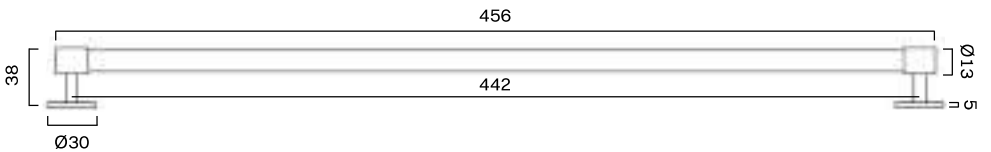

Tea towel bar - END