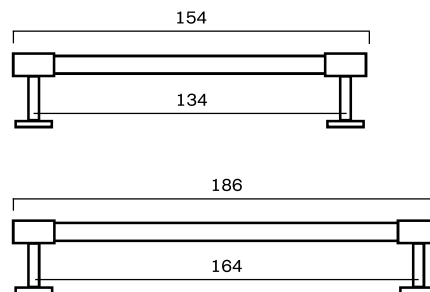

SIGNATURE slim END pull bar