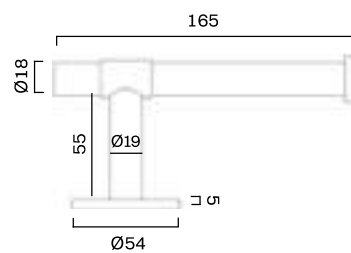

SIGNATURE accessories

CATEGORY	NAME	SKU+ MATERIAL CODE	EUR EX VAT	PROD. DAYS
CODE BASE		CODE CROSSBAR		
KITCHEN	SIGNATURE tea towel bar	STEA_450_XXXX	135,20	10-15 DAYS
	SIGNATURE END tea towel bar	STEAEND_456_XXXX	135,20	10-15 DAYS
BATHROOM	SIGNATURE toilet roll holder	STRH_XX	119,20	10-15 DAYS
	SIGNATURE towel bar	STOW_600_XX	156,00	10-15 DAYS
	SIGNATURE END towel bar	STOWEND_606_XX	156,00	10-15 DAYS

Toilet roll holder