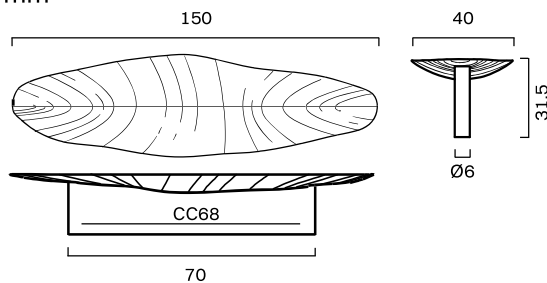

CATEGORY	NAME	SKU+ MATERIAL CODE	Colli SIZE	Colli PRICE	EUR RRP / EX VAT
CODE					
KNOB	VALE knob 30 mm	VALE_K_XX	1	29.00	29.00
	VALE knob oval 45 mm	VALE_K_O_XX	1	35.00	35.00
PULL BAR	VALE pull bar 150 mm	VALE_PBS_XX	1	75.00	75.00
	VALE pull bar 250 mm	VALE_PBL_XX	1	129.00	129.00

VALE knob 30 mm

VALE knob oval 45 mm

VALE pull bar 150 mm

VALE pull bar 250 mm

NOBLE

CATEGORY	NAME	SKU+ MATERIAL CODE	Colli SIZE	Colli PRICE	EUR EX VAT
CODE					
KNOB	NOBLE knob 45 mm	NOBLE_K_XX	1	29.00	29.00
PULL BAR	NOBLE pull bar 80 mm	NOBLE_PBS_XX	1	49.00	49.00
	NOBLE pull bar 200 mm	NOBLE_PBL_XX	1	99.00	99.00

NOBLE knob 45 mm

NOBLE pull bar 80 mm

NOBLE pull bar 200 mm

LEAF

CATEGORY	NAME	SKU+ MATERIAL CODE	Colli SIZE	Colli PRICE	EUR EX VAT
CODE					
KNOB	LEAF knob	LEAF_K_XX	XX	XX	28,00
HOOK	LEAF hook	LEAF_H_XX	XX	XX	39,20
T-BAR	LEAF T-bar	LEAF_TB_XX	XX	XX	36,00
PULL BAR	LEAF pull bar 160 mm	LEAF_PB160_XX	XX	XX	63,20
	LEAF pull bar 400 mm	LEAF_PB400_XX	XX	XX	159,20