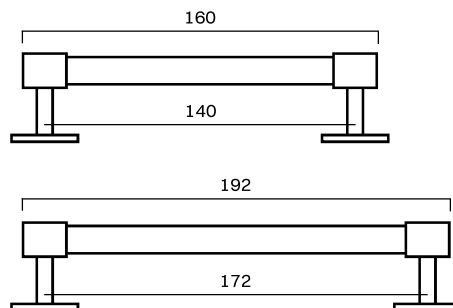

CHISEL knob

SIGNATURE knob

SIGNATURE 30 END knob

SIGNATURE hook

SIGNATURE 30

CATEGORY	NAME	SKU+ MATERIAL CODE	EUR EX VAT	PROD. DAYS
CODE BASE		CODE CROSSBAR		
T-BAR	SIGNATURE T-bar 60 mm	S30_TB060_XXXX	47,20	5-10 DAYS
	SIGNATURE T-bar 113 mm	S30_TB113_XXXX	55,20	5-10 DAYS
	SIGNATURE T-bar 156 mm	S30_TB156_XXXX	56,00	5-10 DAYS
	SIGNATURE T-bar 188 mm	S30_TB188_XXXX	60,00	5-10 DAYS
PULL BAR	SIGNATURE pull bar 156 mm	S30_PB156_XXXX	80,00	5-10 DAYS
	SIGNATURE pull bar 188 mm	S30_PB188_XXXX	84,00	5-10 DAYS
	SIGNATURE 30 END pull bar 160	S30END_PB160_XXXX	80,00	5-10 DAYS
	SIGNATURE 30 END pull bar 192 mm	S30END_PB192_XXXX	84,00	5-10 DAYS

SIGNATURE 30 T-bar

SIGNATURE 30 pull bar

SIGNATURE 30 END pull bar

SIGNATURE 20

CATEGORY	NAME	SKU+ MATERIAL CODE	EUR EX VAT	PROD. DAYS
CODE BASE		CODE CROSSBAR		
T-BAR	SIGNATURE 20 T-bar 60 mm	S20_TB060_XXXX	47,20	5-10 DAYS
	SIGNATURE 20 T-bar 113 mm	S20_TB113_XXXX	55,20	5-10 DAYS
	SIGNATURE 20 T-bar 156 mm	S20_TB156_XXXX	56,00	5-10 DAYS
	SIGNATURE 20 T-bar 188 mm	S20_TB188_XXXX	60,00	5-10 DAYS
PULL BAR	SIGNATURE 20 pull bar 156 mm	S20_PB156_XXXX	80,00	5-10 DAYS
	SIGNATURE 20 pull bar 188 mm	S20_PB188_XXXX	84,00	5-10 DAYS