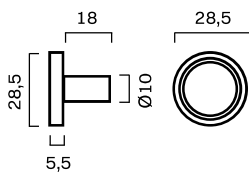

SIGNATURE knobs & hooks

CATEGORY	NAME	SKU+ MATERIAL CODE	EUR EX VAT	PROD. DAYS
CODE BASE		CODE CROSSBAR		
KNOB	CHISEL knob	CK_XX	20,00	5 DAYS
	SIGNATURE knob	SK_XX	20,00	5 DAYS
	SIGNATURE 30 END knob	S30END_K_XXXX	49,00	5-10 DAYS
HOOK	SIGNATURE hook	SH_XXXX	59,00	5-10 DAYS

CHISEL knob