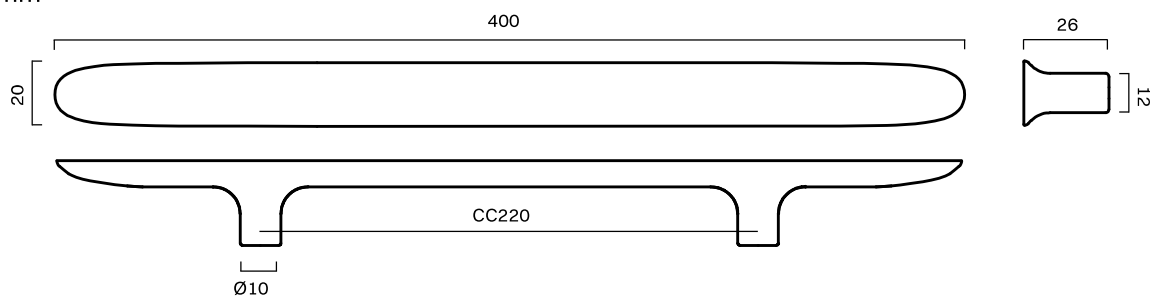

NOBLE knob 45 mm

NOBLE pull bar 80 mm

NOBLE pull bar 200 mm

LEAF

CATEGORY	NAME	SKU+ MATERIAL CODE	Colli SIZE	Colli PRICE	EUR EX VAT
CODE					
KNOB	LEAF knob	LEAF_K_XX	XX	XX	28,00
HOOK	LEAF hook	LEAF_H_XX	XX	XX	39,20
T-BAR	LEAF T-bar	LEAF_TB_XX	XX	XX	36,00
PULL BAR	LEAF pull bar 160 mm	LEAF_PB160_XX	XX	XX	63,20
	LEAF pull bar 400 mm	LEAF_PB400_XX	XX	XX	159,20

LEAF knob

LEAF hook

LEAF T-bar

LEAF pull bar 160 mm

LEAF pull bar 400 mm

BUTTON

CATEGORY	NAME	SKU+ MATERIAL CODE	Colli SIZE	Colli PRICE	EUR EX VAT
CODE					
KNOB	BUTTON knob 26 mm	BUTTON_K_XX	XX	XX	20,00
T-BAR	BUTTON T-bar 52 mm	BUTTON_TB_XX	XX	XX	36,00
PULL BAR	BUTTON pull bar 110 mm	BUTTON_PB110_XX	XX	XX	52,00
	BUTTON pull bar 250 mm	BUTTON_PB250_XX	XX	XX	87,20

BUTTON knob 26 mm

BUTTON T-bar 52 mm

BUTTON pull bar 110 mm

BUTTON pull bar 250 mm

TERRACE

CATEGORY	NAME	SKU+ MATERIAL CODE	Colli SIZE	Colli PRICE	EUR EX VAT
CODE					
KNOB	TERRACE knob mini	TERRACE_KM_XX	XX	XX	15,20
	TERRACE knob	TERRACE_K_XX	XX	XX	20,00
T-BAR	TERRACE T-bar	TERRACE_TB_XX	XX	XX	36,00
PULL BAR	TERRACE pull bar 170 mm	TERRACE_PB170_XX	XX	XX	63,20
	TERRACE pull bar 300 mm	TERRACE_PB300_XX	XX	XX	87,20