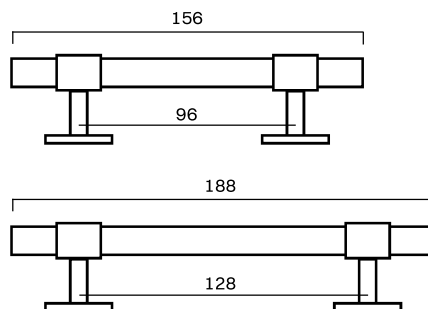

CHISEL knob

SIGNATURE knob

SIGNATURE 30 END knob

SIGNATURE hook

SIGNATURE 30

CATEGORY	NAME	SKU+ MATERIAL CODE	EUR EX VAT	PROD. DAYS
CODE BASE		CODE CROSSBAR		
T-BAR	SIGNATURE T-bar 60 mm	S30_TB060_XXXX	47,20	5-10 DAYS
	SIGNATURE T-bar 113 mm	S30_TB113_XXXX	55,20	5-10 DAYS
	SIGNATURE T-bar 156 mm	S30_TB156_XXXX	56,00	5-10 DAYS
	SIGNATURE T-bar 188 mm	S30_TB188_XXXX	60,00	5-10 DAYS
PULL BAR	SIGNATURE pull bar 156 mm	S30_PB156_XXXX	80,00	5-10 DAYS
	SIGNATURE pull bar 188 mm	S30_PB188_XXXX	84,00	5-10 DAYS
	SIGNATURE 30 END pull bar 160	S30END_PB160_XXXX	80,00	5-10 DAYS
	SIGNATURE 30 END pull bar 192 mm	S30END_PB192_XXXX	84,00	5-10 DAYS

SIGNATURE 30 T-bar

SIGNATURE 30 pull bar

SIGNATURE 30 END pull bar

SIGNATURE 20

CATEGORY	NAME	SKU+ MATERIAL CODE	EUR EX VAT	PROD. DAYS
CODE BASE		CODE CROSSBAR		
T-BAR	SIGNATURE 20 T-bar 60 mm	S20_TB060_XXXX	47,20	5-10 DAYS
	SIGNATURE 20 T-bar 113 mm	S20_TB113_XXXX	55,20	5-10 DAYS
	SIGNATURE 20 T-bar 156 mm	S20_TB156_XXXX	56,00	5-10 DAYS
	SIGNATURE 20 T-bar 188 mm	S20_TB188_XXXX	60,00	5-10 DAYS
PULL BAR	SIGNATURE 20 pull bar 156 mm	S20_PB156_XXXX	80,00	5-10 DAYS
	SIGNATURE 20 pull bar 188 mm	S20_PB188_XXXX	84,00	5-10 DAYS