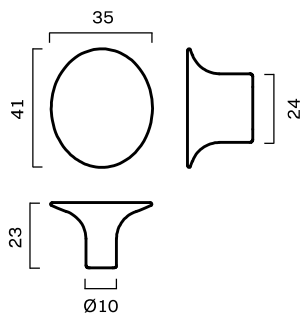

CATEGORY	NAME	SKU+ MATERIAL CODE	Colli SIZE	Colli PRICE	EUR RRP / EX VAT
CODE					
KNOB	VALE knob 30 mm	VALE_K_XX	1	29.00	29.00
	VALE knob oval 45 mm	VALE_K_O_XX	1	35.00	35.00
PULL BAR	VALE pull bar 150 mm	VALE_PBS_XX	1	75.00	75.00
	VALE pull bar 250 mm	VALE_PBL_XX	1	129.00	129.00

VALE knob 30 mm

VALE knob oval 45 mm

VALE pull bar 150 mm

VALE pull bar 250 mm

NOBLE

CATEGORY	NAME	SKU+ MATERIAL CODE	Colli SIZE	Colli PRICE	EUR EX VAT
CODE					
KNOB	NOBLE knob 45 mm	NOBLE_K_XX	1	29.00	29.00
PULL BAR	NOBLE pull bar 80 mm	NOBLE_PBS_XX	1	49.00	49.00
	NOBLE pull bar 200 mm	NOBLE_PBL_XX	1	99.00	99.00

NOBLE knob 45 mm

NOBLE pull bar 80 mm

NOBLE pull bar 200 mm

LEAF

CATEGORY	NAME	SKU+ MATERIAL CODE	Colli SIZE	Colli PRICE	EUR EX VAT
CODE					
KNOB	LEAF knob	LEAF_K_XX	XX	XX	28,00
HOOK	LEAF hook	LEAF_H_XX	XX	XX	39,20
T-BAR	LEAF T-bar	LEAF_TB_XX	XX	XX	36,00
PULL BAR	LEAF pull bar 160 mm	LEAF_PB160_XX	XX	XX	63,20
	LEAF pull bar 400 mm	LEAF_PB400_XX	XX	XX	159,20

LEAF knob

LEAF hook

LEAF T-bar

LEAF pull bar 160 mm

LEAF pull bar 400 mm

BUTTON

CATEGORY	NAME	SKU+ MATERIAL CODE	Colli SIZE	Colli PRICE	EUR EX VAT
CODE					
KNOB	BUTTON knob 26 mm	BUTTON_K_XX	XX	XX	20,00
T-BAR	BUTTON T-bar 52 mm	BUTTON_TB_XX	XX	XX	36,00
PULL BAR	BUTTON pull bar 110 mm	BUTTON_PB110_XX	XX	XX	52,00
	BUTTON pull bar 250 mm	BUTTON_PB250_XX	XX	XX	87,20