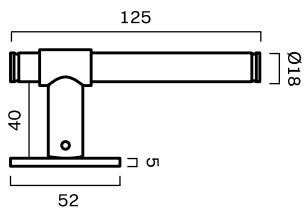

DOOR Hardware

CATEGORY	NAME	SKU+ MATERIAL CODE	EUR EX VAT	PROD. DAYS
CODE BASE		CODE CROSSBAR		
DOOR HANDLE	CHISEL door handle	CD_XX	191,20	10-15 DAYS
	SIGNATURE door handle	SD_XX	191,20	10-15 DAYS
	END door handle	ED_XX	191,20	10-15 DAYS
KEYHOLE	CHISEL keyhole	CKEY_XX	24,00	10-15 DAYS
	SIGNATURE keyhole	SKEY_XX	24,00	10-15 DAYS
DOOR LOCK	SIGNATURE thumbturn lock	STL_XX	108,00	10-15 DAYS
	SIGNATURE bathroom lock	SBL_XX	140,00	10-15 DAYS

CHISEL door handle