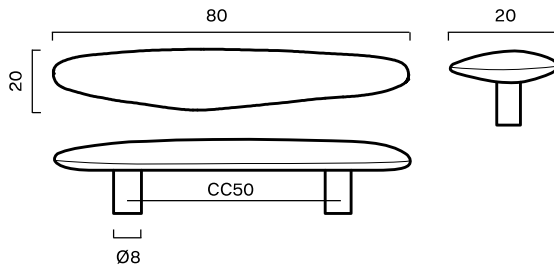

CATEGORY	NAME	SKU+ MATERIAL CODE	Colli SIZE	Colli PRICE	EUR RRP / EX VAT
CODE					
KNOB	VALE knob 30 mm	VALE_K_XX	1	29.00	29.00
	VALE knob oval 45 mm	VALE_K_O_XX	1	35.00	35.00
PULL BAR	VALE pull bar 150 mm	VALE_PBS_XX	1	75.00	75.00
	VALE pull bar 250 mm	VALE_PBL_XX	1	129.00	129.00

VALE knob 30 mm

VALE knob oval 45 mm

VALE pull bar 150 mm

VALE pull bar 250 mm

NOBLE

CATEGORY	NAME	SKU+ MATERIAL CODE	Colli SIZE	Colli PRICE	EUR EX VAT
CODE					
KNOB	NOBLE knob 45 mm	NOBLE_K_XX	1	29.00	29.00
PULL BAR	NOBLE pull bar 80 mm	NOBLE_PBS_XX	1	49.00	49.00
	NOBLE pull bar 200 mm	NOBLE_PBL_XX	1	99.00	99.00

NOBLE knob 45 mm

NOBLE pull bar 80 mm

NOBLE pull bar 200 mm

LEAF

CATEGORY	NAME	SKU+ MATERIAL CODE	Colli SIZE	Colli PRICE	EUR EX VAT
CODE					
KNOB	LEAF knob	LEAF_K_XX	XX	XX	28,00
HOOK	LEAF hook	LEAF_H_XX	XX	XX	39,20
T-BAR	LEAF T-bar	LEAF_TB_XX	XX	XX	36,00
PULL BAR	LEAF pull bar 160 mm	LEAF_PB160_XX	XX	XX	63,20
	LEAF pull bar 400 mm	LEAF_PB400_XX	XX	XX	159,20