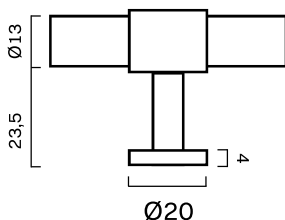

T-BAR	PULL BAR	END PULL BAR
60 mm	156 mm	160 mm
113 mm	188 mm	192 mm
156 mm		
188 mm		

SIGNATURE SLIM

This collection is a slimmer and more modern version of the two above collections. It has a base backplate with a diameter of 16 mm and a crossbar with a diameter of 9 mm.