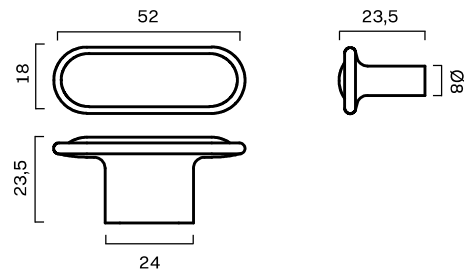

VALE knob 30 mm

VALE knob oval 45 mm

VALE pull bar 150 mm

VALE pull bar 250 mm

NOBLE

CATEGORY	NAME	SKU+ MATERIAL CODE	Colli SIZE	Colli PRICE	EUR EX VAT
CODE					
KNOB	NOBLE knob 45 mm	NOBLE_K_XX	1	29.00	29.00
PULL BAR	NOBLE pull bar 80 mm	NOBLE_PBS_XX	1	49.00	49.00
	NOBLE pull bar 200 mm	NOBLE_PBL_XX	1	99.00	99.00

NOBLE knob 45 mm

NOBLE pull bar 80 mm

NOBLE pull bar 200 mm

LEAF

CATEGORY	NAME	SKU+ MATERIAL CODE	Colli SIZE	Colli PRICE	EUR EX VAT
CODE					
KNOB	LEAF knob	LEAF_K_XX	XX	XX	28,00
HOOK	LEAF hook	LEAF_H_XX	XX	XX	39,20
T-BAR	LEAF T-bar	LEAF_TB_XX	XX	XX	36,00
PULL BAR	LEAF pull bar 160 mm	LEAF_PB160_XX	XX	XX	63,20
	LEAF pull bar 400 mm	LEAF_PB400_XX	XX	XX	159,20

LEAF knob

LEAF hook

LEAF T-bar

LEAF pull bar 160 mm

LEAF pull bar 400 mm

BUTTON

CATEGORY	NAME	SKU+ MATERIAL CODE	Colli SIZE	Colli PRICE	EUR EX VAT
CODE					
KNOB	BUTTON knob 26 mm	BUTTON_K_XX	XX	XX	20,00
T-BAR	BUTTON T-bar 52 mm	BUTTON_TB_XX	XX	XX	36,00
PULL BAR	BUTTON pull bar 110 mm	BUTTON_PB110_XX	XX	XX	52,00
	BUTTON pull bar 250 mm	BUTTON_PB250_XX	XX	XX	87,20

BUTTON knob 26 mm

BUTTON T-bar 52 mm

BUTTON pull bar 110 mm

BUTTON pull bar 250 mm

TERRACE

CATEGORY	NAME	SKU+ MATERIAL CODE	Colli SIZE	Colli PRICE	EUR EX VAT
CODE					
KNOB	TERRACE knob mini	TERRACE_KM_XX	XX	XX	15,20
	TERRACE knob	TERRACE_K_XX	XX	XX	20,00
T-BAR	TERRACE T-bar	TERRACE_TB_XX	XX	XX	36,00
PULL BAR	TERRACE pull bar 170 mm	TERRACE_PB170_XX	XX	XX	63,20
	TERRACE pull bar 300 mm	TERRACE_PB300_XX	XX	XX	87,20