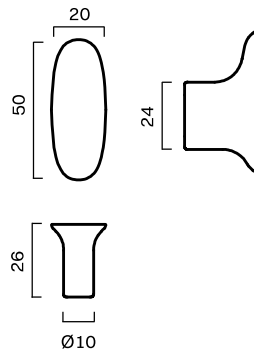

CATEGORY	NAME	SKU+ MATERIAL CODE	Colli SIZE	Colli PRICE	EUR RRP / EX VAT
CODE					
KNOB	VALE knob 30 mm	VALE_K_XX	1	29.00	29.00
	VALE knob oval 45 mm	VALE_K_O_XX	1	35.00	35.00
PULL BAR	VALE pull bar 150 mm	VALE_PBS_XX	1	75.00	75.00
	VALE pull bar 250 mm	VALE_PBL_XX	1	129.00	129.00

VALE knob 30 mm

VALE knob oval 45 mm

VALE pull bar 150 mm

VALE pull bar 250 mm

NOBLE

CATEGORY	NAME	SKU+ MATERIAL CODE	Colli SIZE	Colli PRICE	EUR EX VAT
CODE					
KNOB	NOBLE knob 45 mm	NOBLE_K_XX	1	29.00	29.00
PULL BAR	NOBLE pull bar 80 mm	NOBLE_PBS_XX	1	49.00	49.00
	NOBLE pull bar 200 mm	NOBLE_PBL_XX	1	99.00	99.00

NOBLE knob 45 mm

NOBLE pull bar 80 mm

NOBLE pull bar 200 mm

LEAF

CATEGORY	NAME	SKU+ MATERIAL CODE	Colli SIZE	Colli PRICE	EUR EX VAT
CODE					
KNOB	LEAF knob	LEAF_K_XX	XX	XX	28,00
HOOK	LEAF hook	LEAF_H_XX	XX	XX	39,20
T-BAR	LEAF T-bar	LEAF_TB_XX	XX	XX	36,00
PULL BAR	LEAF pull bar 160 mm	LEAF_PB160_XX	XX	XX	63,20
	LEAF pull bar 400 mm	LEAF_PB400_XX	XX	XX	159,20

LEAF knob

LEAF hook

LEAF T-bar

LEAF pull bar 160 mm

LEAF pull bar 400 mm

BUTTON

CATEGORY	NAME	SKU+ MATERIAL CODE	Colli SIZE	Colli PRICE	EUR EX VAT
CODE					
KNOB	BUTTON knob 26 mm	BUTTON_K_XX	XX	XX	20,00
T-BAR	BUTTON T-bar 52 mm	BUTTON_TB_XX	XX	XX	36,00
PULL BAR	BUTTON pull bar 110 mm	BUTTON_PB110_XX	XX	XX	52,00
	BUTTON pull bar 250 mm	BUTTON_PB250_XX	XX	XX	87,20