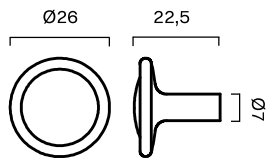

VALE knob 30 mm

VALE knob oval 45 mm

VALE pull bar 150 mm

VALE pull bar 250 mm

NOBLE

CATEGORY	NAME	SKU+ MATERIAL CODE	Colli SIZE	Colli PRICE	EUR EX VAT
CODE					
KNOB	NOBLE knob 45 mm	NOBLE_K_XX	1	29.00	29.00
PULL BAR	NOBLE pull bar 80 mm	NOBLE_PBS_XX	1	49.00	49.00
	NOBLE pull bar 200 mm	NOBLE_PBL_XX	1	99.00	99.00

NOBLE knob 45 mm

NOBLE pull bar 80 mm

NOBLE pull bar 200 mm

LEAF

CATEGORY	NAME	SKU+ MATERIAL CODE	Colli SIZE	Colli PRICE	EUR EX VAT
CODE					
KNOB	LEAF knob	LEAF_K_XX	XX	XX	28,00
HOOK	LEAF hook	LEAF_H_XX	XX	XX	39,20
T-BAR	LEAF T-bar	LEAF_TB_XX	XX	XX	36,00
PULL BAR	LEAF pull bar 160 mm	LEAF_PB160_XX	XX	XX	63,20
	LEAF pull bar 400 mm	LEAF_PB400_XX	XX	XX	159,20

LEAF knob

LEAF hook

LEAF T-bar

LEAF pull bar 160 mm

LEAF pull bar 400 mm

BUTTON

CATEGORY	NAME	SKU+ MATERIAL CODE	Colli SIZE	Colli PRICE	EUR EX VAT
CODE					
KNOB	BUTTON knob 26 mm	BUTTON_K_XX	XX	XX	20,00
T-BAR	BUTTON T-bar 52 mm	BUTTON_TB_XX	XX	XX	36,00
PULL BAR	BUTTON pull bar 110 mm	BUTTON_PB110_XX	XX	XX	52,00
	BUTTON pull bar 250 mm	BUTTON_PB250_XX	XX	XX	87,20

BUTTON knob 26 mm

BUTTON T-bar 52 mm

BUTTON pull bar 110 mm

BUTTON pull bar 250 mm

TERRACE

CATEGORY	NAME	SKU+ MATERIAL CODE	Colli SIZE	Colli PRICE	EUR EX VAT
CODE					
KNOB	TERRACE knob mini	TERRACE_KM_XX	XX	XX	15,20
	TERRACE knob	TERRACE_K_XX	XX	XX	20,00
T-BAR	TERRACE T-bar	TERRACE_TB_XX	XX	XX	36,00
PULL BAR	TERRACE pull bar 170 mm	TERRACE_PB170_XX	XX	XX	63,20
	TERRACE pull bar 300 mm	TERRACE_PB300_XX	XX	XX	87,20