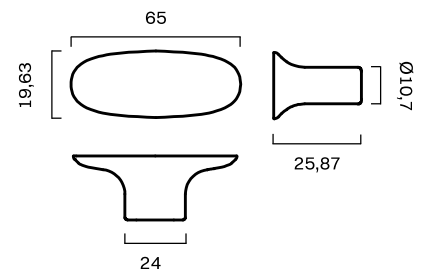

CATEGORY	NAME	SKU+ MATERIAL CODE	Colli SIZE	Colli PRICE	EUR RRP / EX VAT
CODE					
KNOB	VALE knob 30 mm	VALE_K_XX	1	29.00	29.00
	VALE knob oval 45 mm	VALE_K_O_XX	1	35.00	35.00
PULL BAR	VALE pull bar 150 mm	VALE_PBS_XX	1	75.00	75.00
	VALE pull bar 250 mm	VALE_PBL_XX	1	129.00	129.00

VALE knob 30 mm

VALE knob oval 45 mm

VALE pull bar 150 mm

VALE pull bar 250 mm

NOBLE

CATEGORY	NAME	SKU+ MATERIAL CODE	Colli SIZE	Colli PRICE	EUR EX VAT
CODE					
KNOB	NOBLE knob 45 mm	NOBLE_K_XX	1	29.00	29.00
PULL BAR	NOBLE pull bar 80 mm	NOBLE_PBS_XX	1	49.00	49.00
	NOBLE pull bar 200 mm	NOBLE_PBL_XX	1	99.00	99.00

NOBLE knob 45 mm

NOBLE pull bar 80 mm

NOBLE pull bar 200 mm

LEAF

CATEGORY	NAME	SKU+ MATERIAL CODE	Colli SIZE	Colli PRICE	EUR EX VAT
CODE					
KNOB	LEAF knob	LEAF_K_XX	XX	XX	28,00
HOOK	LEAF hook	LEAF_H_XX	XX	XX	39,20
T-BAR	LEAF T-bar	LEAF_TB_XX	XX	XX	36,00
PULL BAR	LEAF pull bar 160 mm	LEAF_PB160_XX	XX	XX	63,20
	LEAF pull bar 400 mm	LEAF_PB400_XX	XX	XX	159,20

LEAF knob

LEAF hook

LEAF T-bar

LEAF pull bar 160 mm

LEAF pull bar 400 mm

BUTTON

CATEGORY	NAME	SKU+ MATERIAL CODE	Colli SIZE	Colli PRICE	EUR EX VAT
CODE					
KNOB	BUTTON knob 26 mm	BUTTON_K_XX	XX	XX	20,00
T-BAR	BUTTON T-bar 52 mm	BUTTON_TB_XX	XX	XX	36,00
PULL BAR	BUTTON pull bar 110 mm	BUTTON_PB110_XX	XX	XX	52,00
	BUTTON pull bar 250 mm	BUTTON_PB250_XX	XX	XX	87,20