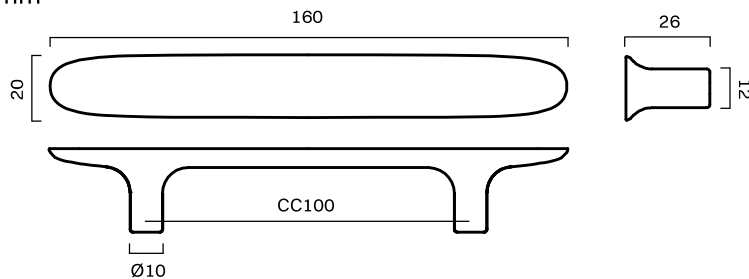

NOBLE knob 45 mm

NOBLE pull bar 80 mm

NOBLE pull bar 200 mm

LEAF

CATEGORY	NAME	SKU+ MATERIAL CODE	Colli SIZE	Colli PRICE	EUR EX VAT
CODE					
KNOB	LEAF knob	LEAF_K_XX	XX	XX	28,00
HOOK	LEAF hook	LEAF_H_XX	XX	XX	39,20
T-BAR	LEAF T-bar	LEAF_TB_XX	XX	XX	36,00
PULL BAR	LEAF pull bar 160 mm	LEAF_PB160_XX	XX	XX	63,20
	LEAF pull bar 400 mm	LEAF_PB400_XX	XX	XX	159,20

LEAF knob

LEAF hook

LEAF T-bar

LEAF pull bar 160 mm

LEAF pull bar 400 mm

BUTTON

CATEGORY	NAME	SKU+ MATERIAL CODE	Colli SIZE	Colli PRICE	EUR EX VAT
CODE					
KNOB	BUTTON knob 26 mm	BUTTON_K_XX	XX	XX	20,00
T-BAR	BUTTON T-bar 52 mm	BUTTON_TB_XX	XX	XX	36,00
PULL BAR	BUTTON pull bar 110 mm	BUTTON_PB110_XX	XX	XX	52,00
	BUTTON pull bar 250 mm	BUTTON_PB250_XX	XX	XX	87,20

BUTTON knob 26 mm

BUTTON T-bar 52 mm

BUTTON pull bar 110 mm

BUTTON pull bar 250 mm

TERRACE

CATEGORY	NAME	SKU+ MATERIAL CODE	Colli SIZE	Colli PRICE	EUR EX VAT
CODE					
KNOB	TERRACE knob mini	TERRACE_KM_XX	XX	XX	15,20
	TERRACE knob	TERRACE_K_XX	XX	XX	20,00
T-BAR	TERRACE T-bar	TERRACE_TB_XX	XX	XX	36,00
PULL BAR	TERRACE pull bar 170 mm	TERRACE_PB170_XX	XX	XX	63,20
	TERRACE pull bar 300 mm	TERRACE_PB300_XX	XX	XX	87,20