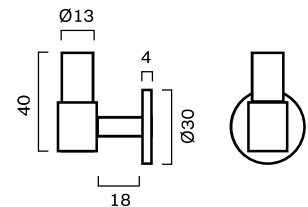

CHISEL knob

SIGNATURE knob

SIGNATURE 30 END knob

SIGNATURE hook

SIGNATURE 30

CATEGORY	NAME	SKU+ MATERIAL CODE	EUR EX VAT	PROD. DAYS
CODE BASE		CODE CROSSBAR		
T-BAR	SIGNATURE T-bar 60 mm	S30_TB060_XXXX	47,20	5-10 DAYS
	SIGNATURE T-bar 113 mm	S30_TB113_XXXX	55,20	5-10 DAYS
	SIGNATURE T-bar 156 mm	S30_TB156_XXXX	56,00	5-10 DAYS
	SIGNATURE T-bar 188 mm	S30_TB188_XXXX	60,00	5-10 DAYS
PULL BAR	SIGNATURE pull bar 156 mm	S30_PB156_XXXX	80,00	5-10 DAYS
	SIGNATURE pull bar 188 mm	S30_PB188_XXXX	84,00	5-10 DAYS
	SIGNATURE 30 END pull bar 160	S30END_PB160_XXXX	80,00	5-10 DAYS
	SIGNATURE 30 END pull bar 192 mm	S30END_PB192_XXXX	84,00	5-10 DAYS