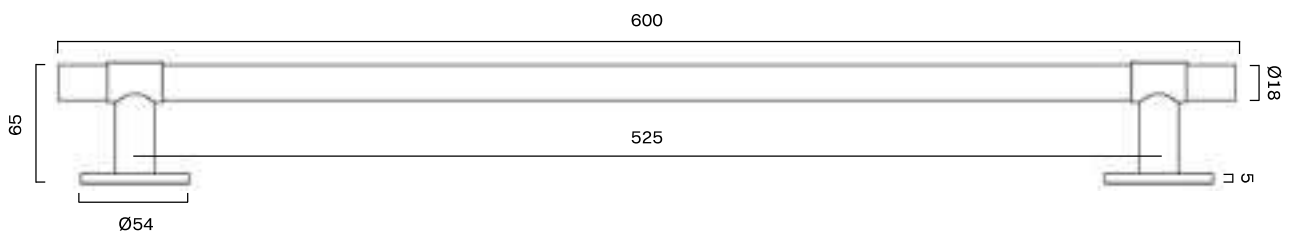

Toilet roll holder

Tea towel bar

Tea towel bar - END

Towel bar

Towel bar - END

DOOR Hardware

CATEGORY	NAME	SKU+ MATERIAL CODE	EUR EX VAT	PROD. DAYS
CODE BASE		CODE CROSSBAR		
DOOR HANDLE	CHISEL door handle	CD_XX	191,20	10-15 DAYS
	SIGNATURE door handle	SD_XX	191,20	10-15 DAYS
	END door handle	ED_XX	191,20	10-15 DAYS
KEYHOLE	CHISEL keyhole	CKEY_XX	24,00	10-15 DAYS
	SIGNATURE keyhole	SKEY_XX	24,00	10-15 DAYS
DOOR LOCK	SIGNATURE thumbturn lock	STL_XX	108,00	10-15 DAYS
	SIGNATURE bathroom lock	SBL_XX	140,00	10-15 DAYS