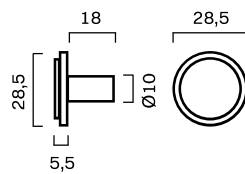

SIGNATURE knob