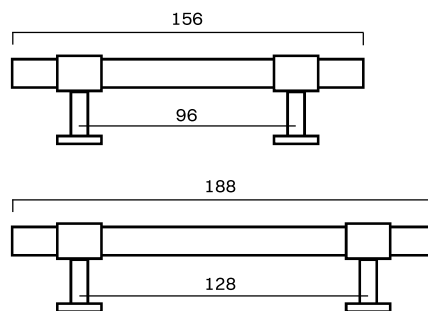

CHISEL knob

SIGNATURE knob

SIGNATURE 30 END knob

SIGNATURE hook

SIGNATURE 30

CATEGORY	NAME	SKU+ MATERIAL CODE	EUR EX VAT	PROD. DAYS
CODE BASE		CODE CROSSBAR		
T-BAR	SIGNATURE T-bar 60 mm	S30_TB060_XXXX	47,20	5-10 DAYS
	SIGNATURE T-bar 113 mm	S30_TB113_XXXX	55,20	5-10 DAYS
	SIGNATURE T-bar 156 mm	S30_TB156_XXXX	56,00	5-10 DAYS
	SIGNATURE T-bar 188 mm	S30_TB188_XXXX	60,00	5-10 DAYS
PULL BAR	SIGNATURE pull bar 156 mm	S30_PB156_XXXX	80,00	5-10 DAYS
	SIGNATURE pull bar 188 mm	S30_PB188_XXXX	84,00	5-10 DAYS
	SIGNATURE 30 END pull bar 160	S30END_PB160_XXXX	80,00	5-10 DAYS
	SIGNATURE 30 END pull bar 192 mm	S30END_PB192_XXXX	84,00	5-10 DAYS

SIGNATURE 30 T-bar

SIGNATURE 30 pull bar

SIGNATURE 30 END pull bar

SIGNATURE 20

CATEGORY	NAME	SKU+ MATERIAL CODE	EUR EX VAT	PROD. DAYS
CODE BASE		CODE CROSSBAR		
T-BAR	SIGNATURE 20 T-bar 60 mm	S20_TB060_XXXX	47,20	5-10 DAYS
	SIGNATURE 20 T-bar 113 mm	S20_TB113_XXXX	55,20	5-10 DAYS
	SIGNATURE 20 T-bar 156 mm	S20_TB156_XXXX	56,00	5-10 DAYS
	SIGNATURE 20 T-bar 188 mm	S20_TB188_XXXX	60,00	5-10 DAYS
PULL BAR	SIGNATURE 20 pull bar 156 mm	S20_PB156_XXXX	80,00	5-10 DAYS
	SIGNATURE 20 pull bar 188 mm	S20_PB188_XXXX	84,00	5-10 DAYS

SIGNATURE 20 T-bar

SIGNATURE 20 pull bar

SIGNATURE slim

CATEGORY	NAME	SKU+ MATERIAL CODE	EUR EX VAT	PROD. DAYS
CODE BASE		CODE CROSSBAR		
T-BAR	SIGNATURE slim T-bar 54 mm	SLIM_TB054_XXXX	47,20	5-10 DAYS
	SIGNATURE slim T-bar 107	SLIM_TB107_XXXX	55,20	5-10 DAYS
	SIGNATURE slim T-bar 150	SLIM_TB150_XXXX	56,00	5-10 DAYS
	SIGNATURE slim T-bar 182	SLIM_TB182_XXXX	60,00	5-10 DAYS
PULL BAR	SIGNATURE slim pull bar 150 mm	SLIM_PB150_XXXX	80,00	5-10 DAYS
	SIGNATURE slim pull bar 182 mm	SLIM_PB182_XXXX	84,00	5-10 DAYS
	SIGNATURE slim END pull bar 154 mm	SLIM_END_PB154_XXXX	80,00	5-10 DAYS
	SIGNATURE slim END pull bar 186 mm	SLIM_END_PB186_XXXX	84,00	5-10 DAYS