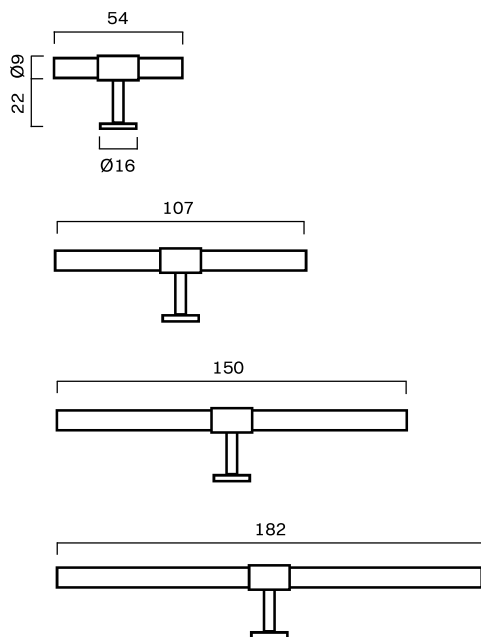

SIGNATURE slim

CATEGORY	NAME	SKU+ MATERIAL CODE	EUR EX VAT	PROD. DAYS
CODE BASE		CODE CROSSBAR		
T-BAR	SIGNATURE slim T-bar 54 mm	SLIM_TB054_XXXX	47,20	5-10 DAYS
	SIGNATURE slim T-bar 107	SLIM_TB107_XXXX	55,20	5-10 DAYS
	SIGNATURE slim T-bar 150	SLIM_TB150_XXXX	56,00	5-10 DAYS
	SIGNATURE slim T-bar 182	SLIM_TB182_XXXX	60,00	5-10 DAYS
PULL BAR	SIGNATURE slim pull bar 150 mm	SLIM_PB150_XXXX	80,00	5-10 DAYS
	SIGNATURE slim pull bar 182 mm	SLIM_PB182_XXXX	84,00	5-10 DAYS
	SIGNATURE slim END pull bar 154 mm	SLIM_END_PB154_XXXX	80,00	5-10 DAYS
	SIGNATURE slim END pull bar 186 mm	SLIM_END_PB186_XXXX	84,00	5-10 DAYS

SIGNATURE slim T-bar