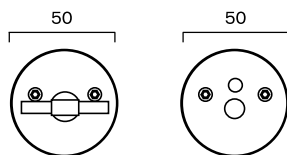

SIGNATURE bathroom lock