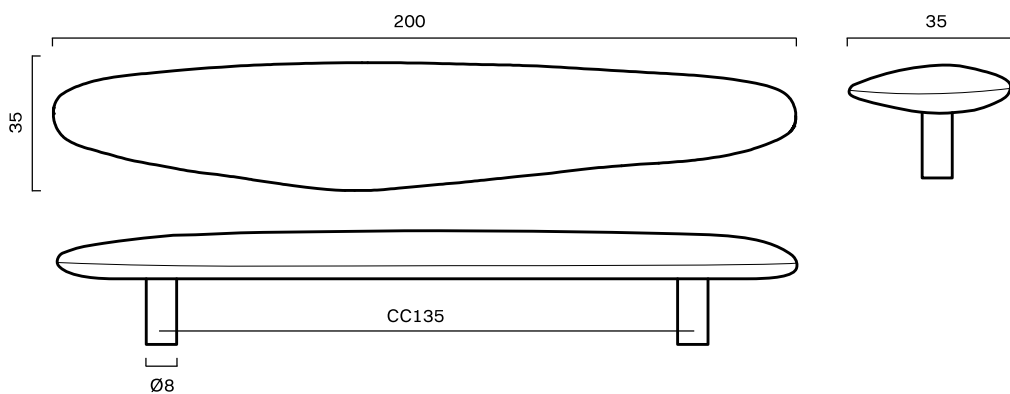

VALE knob 30 mm

VALE knob oval 45 mm

VALE pull bar 150 mm

VALE pull bar 250 mm

NOBLE

CATEGORY	NAME	SKU+ MATERIAL CODE	Colli SIZE	Colli PRICE	EUR EX VAT
CODE					
KNOB	NOBLE knob 45 mm	NOBLE_K_XX	1	29.00	29.00
PULL BAR	NOBLE pull bar 80 mm	NOBLE_PBS_XX	1	49.00	49.00
	NOBLE pull bar 200 mm	NOBLE_PBL_XX	1	99.00	99.00

NOBLE knob 45 mm

NOBLE pull bar 80 mm

NOBLE pull bar 200 mm

LEAF

CATEGORY	NAME	SKU+ MATERIAL CODE	Colli SIZE	Colli PRICE	EUR EX VAT
CODE					
KNOB	LEAF knob	LEAF_K_XX	XX	XX	28,00
HOOK	LEAF hook	LEAF_H_XX	XX	XX	39,20
T-BAR	LEAF T-bar	LEAF_TB_XX	XX	XX	36,00
PULL BAR	LEAF pull bar 160 mm	LEAF_PB160_XX	XX	XX	63,20
	LEAF pull bar 400 mm	LEAF_PB400_XX	XX	XX	159,20