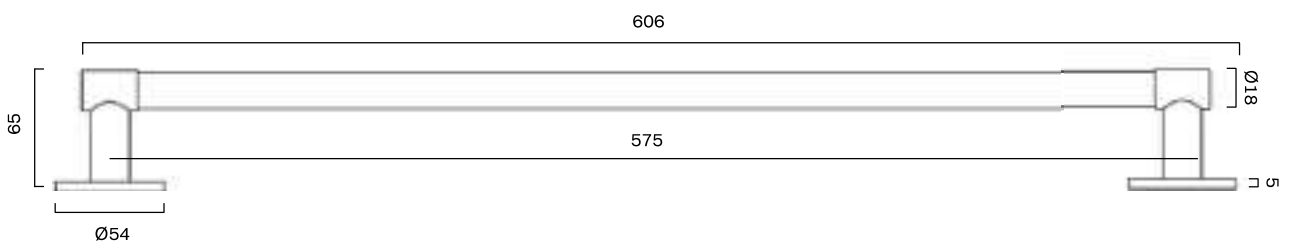

Toilet roll holder

Tea towel bar

Tea towel bar - END

Towel bar

Towel bar - END

DOOR Hardware

CATEGORY	NAME	SKU+ MATERIAL CODE	EUR EX VAT	PROD. DAYS
CODE BASE		CODE CROSSBAR		
DOOR HANDLE	CHISEL door handle	CD_XX	191,20	10-15 DAYS
	SIGNATURE door handle	SD_XX	191,20	10-15 DAYS
	END door handle	ED_XX	191,20	10-15 DAYS
KEYHOLE	CHISEL keyhole	CKEY_XX	24,00	10-15 DAYS
	SIGNATURE keyhole	SKEY_XX	24,00	10-15 DAYS
DOOR LOCK	SIGNATURE thumbturn lock	STL_XX	108,00	10-15 DAYS
	SIGNATURE bathroom lock	SBL_XX	140,00	10-15 DAYS