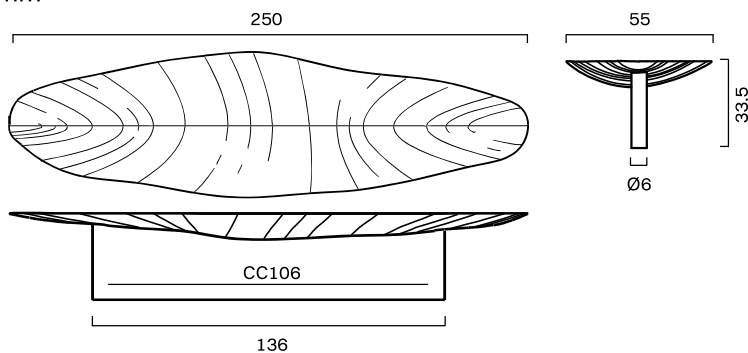

CATEGORY	NAME	SKU+ MATERIAL CODE	Colli SIZE	Colli PRICE	EUR RRP / EX VAT
CODE					
KNOB	VALE knob 30 mm	VALE_K_XX	1	29.00	29.00
	VALE knob oval 45 mm	VALE_K_O_XX	1	35.00	35.00
PULL BAR	VALE pull bar 150 mm	VALE_PBS_XX	1	75.00	75.00
	VALE pull bar 250 mm	VALE_PBL_XX	1	129.00	129.00

VALE knob 30 mm

VALE knob oval 45 mm

VALE pull bar 150 mm

VALE pull bar 250 mm

NOBLE

CATEGORY	NAME	SKU+ MATERIAL CODE	Colli SIZE	Colli PRICE	EUR EX VAT
CODE					
KNOB	NOBLE knob 45 mm	NOBLE_K_XX	1	29.00	29.00
PULL BAR	NOBLE pull bar 80 mm	NOBLE_PBS_XX	1	49.00	49.00
	NOBLE pull bar 200 mm	NOBLE_PBL_XX	1	99.00	99.00

NOBLE knob 45 mm

NOBLE pull bar 80 mm

NOBLE pull bar 200 mm

LEAF

CATEGORY	NAME	SKU+ MATERIAL CODE	Colli SIZE	Colli PRICE	EUR EX VAT
CODE					
KNOB	LEAF knob	LEAF_K_XX	XX	XX	28,00
HOOK	LEAF hook	LEAF_H_XX	XX	XX	39,20
T-BAR	LEAF T-bar	LEAF_TB_XX	XX	XX	36,00
PULL BAR	LEAF pull bar 160 mm	LEAF_PB160_XX	XX	XX	63,20
	LEAF pull bar 400 mm	LEAF_PB400_XX	XX	XX	159,20