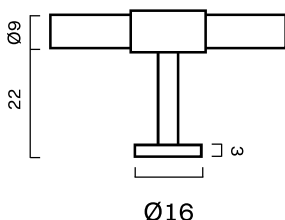

SIGNATURE 20

This collection fits almost everywhere and has a base backplate with a diameter of 20 mm and a crossbar with a diameter of 13 mm.

T-BAR	PULL BAR	END PULL BAR
60 mm	156 mm	160 mm
113 mm	188 mm	192 mm
156 mm		
188 mm		

SIGNATURE SLIM

This collection is a slimmer and more modern version of the two above collections. It has a base backplate with a diameter of 16 mm and a crossbar with a diameter of 9 mm.

T-BAR	PULL BAR	END PULL BAR
54 mm	150 mm	154 mm
107 mm	182 mm	186 mm
150 mm		
182 mm		