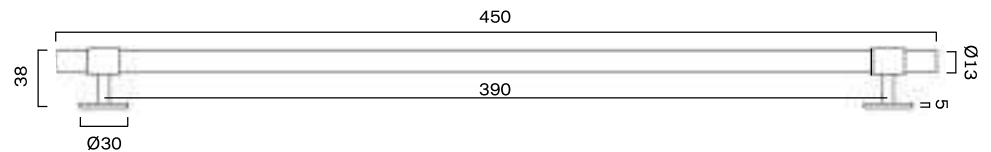

Tea towel bar