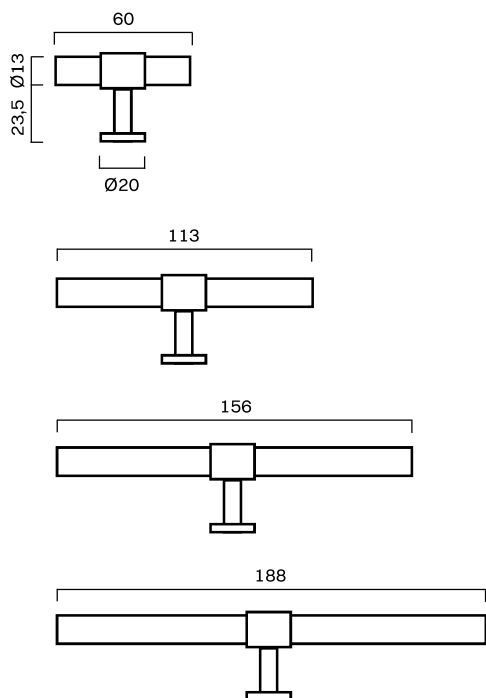

SIGNATURE 30 T-bar

SIGNATURE 30 pull bar

SIGNATURE 30 END pull bar

SIGNATURE 20

CATEGORY	NAME	SKU+ MATERIAL CODE	EUR EX VAT	PROD. DAYS
CODE BASE		CODE CROSSBAR		
T-BAR	SIGNATURE 20 T-bar 60 mm	S20_TB060_XXXX	47,20	5-10 DAYS
	SIGNATURE 20 T-bar 113 mm	S20_TB113_XXXX	55,20	5-10 DAYS
	SIGNATURE 20 T-bar 156 mm	S20_TB156_XXXX	56,00	5-10 DAYS
	SIGNATURE 20 T-bar 188 mm	S20_TB188_XXXX	60,00	5-10 DAYS
PULL BAR	SIGNATURE 20 pull bar 156 mm	S20_PB156_XXXX	80,00	5-10 DAYS
	SIGNATURE 20 pull bar 188 mm	S20_PB188_XXXX	84,00	5-10 DAYS

SIGNATURE 20 T-bar

SIGNATURE 20 pull bar

SIGNATURE slim

CATEGORY	NAME	SKU+ MATERIAL CODE	EUR EX VAT	PROD. DAYS
CODE BASE		CODE CROSSBAR		
T-BAR	SIGNATURE slim T-bar 54 mm	SLIM_TB054_XXXX	47,20	5-10 DAYS
	SIGNATURE slim T-bar 107	SLIM_TB107_XXXX	55,20	5-10 DAYS
	SIGNATURE slim T-bar 150	SLIM_TB150_XXXX	56,00	5-10 DAYS
	SIGNATURE slim T-bar 182	SLIM_TB182_XXXX	60,00	5-10 DAYS
PULL BAR	SIGNATURE slim pull bar 150 mm	SLIM_PB150_XXXX	80,00	5-10 DAYS
	SIGNATURE slim pull bar 182 mm	SLIM_PB182_XXXX	84,00	5-10 DAYS
	SIGNATURE slim END pull bar 154 mm	SLIM_END_PB154_XXXX	80,00	5-10 DAYS
	SIGNATURE slim END pull bar 186 mm	SLIM_END_PB186_XXXX	84,00	5-10 DAYS