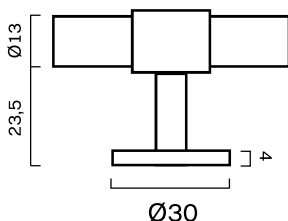

SIGNATURE 30

This was our first and original collection and has a base backplate with a diameter of 30 mm and a crossbar with a diameter of 13 mm.

T-BAR	PULL BAR	END PULL BAR
60 mm	156 mm	160 mm
113 mm	188 mm	192 mm
156 mm		
188 mm		