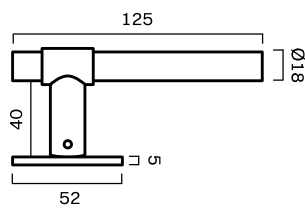

SIGNATURE door handle