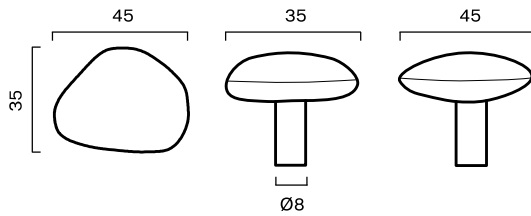

VALE knob 30 mm

VALE knob oval 45 mm

VALE pull bar 150 mm

VALE pull bar 250 mm

NOBLE

CATEGORY	NAME	SKU+ MATERIAL CODE	Colli SIZE	Colli PRICE	EUR EX VAT
CODE					
KNOB	NOBLE knob 45 mm	NOBLE_K_XX	1	29.00	29.00
PULL BAR	NOBLE pull bar 80 mm	NOBLE_PBS_XX	1	49.00	49.00
	NOBLE pull bar 200 mm	NOBLE_PBL_XX	1	99.00	99.00

NOBLE knob 45 mm

NOBLE pull bar 80 mm

NOBLE pull bar 200 mm

LEAF

CATEGORY	NAME	SKU+ MATERIAL CODE	Colli SIZE	Colli PRICE	EUR EX VAT
CODE					
KNOB	LEAF knob	LEAF_K_XX	XX	XX	28,00
HOOK	LEAF hook	LEAF_H_XX	XX	XX	39,20
T-BAR	LEAF T-bar	LEAF_TB_XX	XX	XX	36,00
PULL BAR	LEAF pull bar 160 mm	LEAF_PB160_XX	XX	XX	63,20
	LEAF pull bar 400 mm	LEAF_PB400_XX	XX	XX	159,20