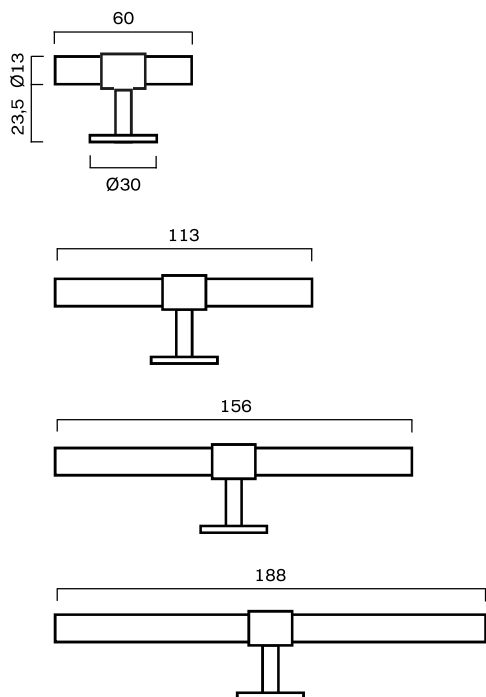

SIGNATURE 30

CATEGORY	NAME	SKU+ MATERIAL CODE	EUR EX VAT	PROD. DAYS
CODE BASE		CODE CROSSBAR		
T-BAR	SIGNATURE T-bar 60 mm	S30_TB060_XXXX	47,20	5-10 DAYS
	SIGNATURE T-bar 113 mm	S30_TB113_XXXX	55,20	5-10 DAYS
	SIGNATURE T-bar 156 mm	S30_TB156_XXXX	56,00	5-10 DAYS
	SIGNATURE T-bar 188 mm	S30_TB188_XXXX	60,00	5-10 DAYS
PULL BAR	SIGNATURE pull bar 156 mm	S30_PB156_XXXX	80,00	5-10 DAYS
	SIGNATURE pull bar 188 mm	S30_PB188_XXXX	84,00	5-10 DAYS
	SIGNATURE 30 END pull bar 160	S30END_PB160_XXXX	80,00	5-10 DAYS
	SIGNATURE 30 END pull bar 192 mm	S30END_PB192_XXXX	84,00	5-10 DAYS

SIGNATURE 30 T-bar