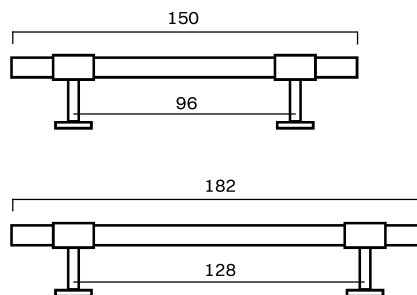

SIGNATURE slim pull bar