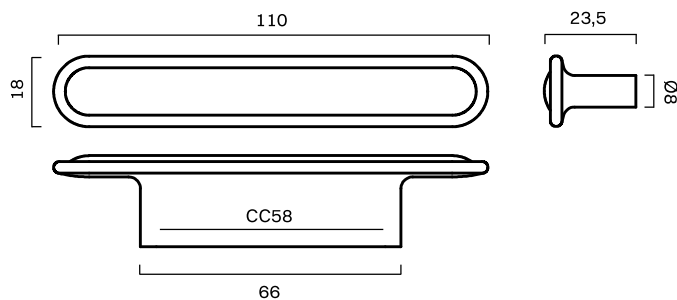

VALE knob 30 mm

VALE knob oval 45 mm

VALE pull bar 150 mm

VALE pull bar 250 mm

NOBLE

CATEGORY	NAME	SKU+ MATERIAL CODE	Colli SIZE	Colli PRICE	EUR EX VAT
CODE					
KNOB	NOBLE knob 45 mm	NOBLE_K_XX	1	29.00	29.00
PULL BAR	NOBLE pull bar 80 mm	NOBLE_PBS_XX	1	49.00	49.00
	NOBLE pull bar 200 mm	NOBLE_PBL_XX	1	99.00	99.00

NOBLE knob 45 mm

NOBLE pull bar 80 mm

NOBLE pull bar 200 mm

LEAF

CATEGORY	NAME	SKU+ MATERIAL CODE	Colli SIZE	Colli PRICE	EUR EX VAT
CODE					
KNOB	LEAF knob	LEAF_K_XX	XX	XX	28,00
HOOK	LEAF hook	LEAF_H_XX	XX	XX	39,20
T-BAR	LEAF T-bar	LEAF_TB_XX	XX	XX	36,00
PULL BAR	LEAF pull bar 160 mm	LEAF_PB160_XX	XX	XX	63,20
	LEAF pull bar 400 mm	LEAF_PB400_XX	XX	XX	159,20

LEAF knob

LEAF hook

LEAF T-bar

LEAF pull bar 160 mm

LEAF pull bar 400 mm

BUTTON

CATEGORY	NAME	SKU+ MATERIAL CODE	Colli SIZE	Colli PRICE	EUR EX VAT
CODE					
KNOB	BUTTON knob 26 mm	BUTTON_K_XX	XX	XX	20,00
T-BAR	BUTTON T-bar 52 mm	BUTTON_TB_XX	XX	XX	36,00
PULL BAR	BUTTON pull bar 110 mm	BUTTON_PB110_XX	XX	XX	52,00
	BUTTON pull bar 250 mm	BUTTON_PB250_XX	XX	XX	87,20

BUTTON knob 26 mm

BUTTON T-bar 52 mm

BUTTON pull bar 110 mm

BUTTON pull bar 250 mm

TERRACE

CATEGORY	NAME	SKU+ MATERIAL CODE	Colli SIZE	Colli PRICE	EUR EX VAT
CODE					
KNOB	TERRACE knob mini	TERRACE_KM_XX	XX	XX	15,20
	TERRACE knob	TERRACE_K_XX	XX	XX	20,00
T-BAR	TERRACE T-bar	TERRACE_TB_XX	XX	XX	36,00
PULL BAR	TERRACE pull bar 170 mm	TERRACE_PB170_XX	XX	XX	63,20
	TERRACE pull bar 300 mm	TERRACE_PB300_XX	XX	XX	87,20