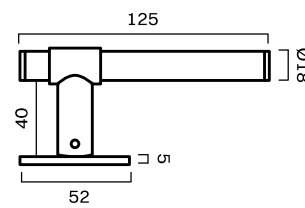

END door handle