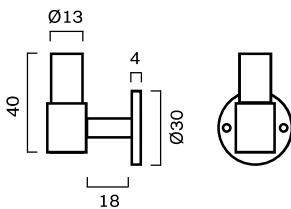

CHISEL knob

SIGNATURE knob

SIGNATURE 30 END knob

SIGNATURE hook

SIGNATURE 30

CATEGORY	NAME	SKU+ MATERIAL CODE	EUR EX VAT	PROD. DAYS
CODE BASE		CODE CROSSBAR		
T-BAR	SIGNATURE T-bar 60 mm	S30_TB060_XXXX	47,20	5-10 DAYS
	SIGNATURE T-bar 113 mm	S30_TB113_XXXX	55,20	5-10 DAYS
	SIGNATURE T-bar 156 mm	S30_TB156_XXXX	56,00	5-10 DAYS
	SIGNATURE T-bar 188 mm	S30_TB188_XXXX	60,00	5-10 DAYS
PULL BAR	SIGNATURE pull bar 156 mm	S30_PB156_XXXX	80,00	5-10 DAYS
	SIGNATURE pull bar 188 mm	S30_PB188_XXXX	84,00	5-10 DAYS
	SIGNATURE 30 END pull bar 160	S30END_PB160_XXXX	80,00	5-10 DAYS
	SIGNATURE 30 END pull bar 192 mm	S30END_PB192_XXXX	84,00	5-10 DAYS