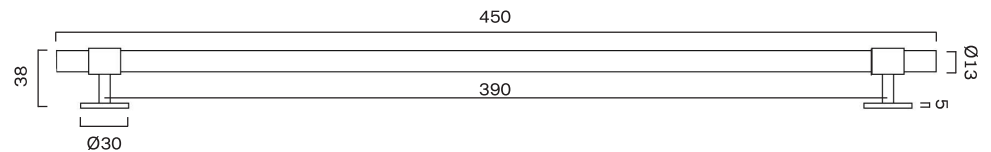

TEA TOWEL BAR