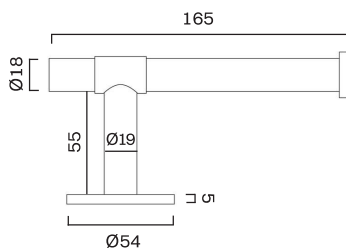

Signature

CATEGORY	NAME	SKU+ MATERIAL CODE	EUR EX VAT	PROD. DAYS
CODE BASE <table border="0"> <tr> <td></td> <td></td> <td></td> <td></td> <td></td> <td></td> </tr> <tr> <td>BB</td> <td>BR</td> <td>PB</td> <td>NI</td> <td>PN</td> <td>NB</td> </tr> </table>		CODE CROSSBAR <table border="0"> <tr> <td></td> <td></td> <td></td> <td></td> <td></td> <td></td> <td></td> <td></td> </tr> <tr> <td>BB</td> <td>BR</td> <td>PB</td> <td>NI</td> <td>PN</td> <td>NB</td> <td>WE</td> <td>OA</td> </tr> </table>		
KITCHEN	SIGNATURE tea towel bar	STEA450_XXXX	135,20	10-15 DAYS
	SIGNATURE END tea towel bar	SETEA450_XXXX	135,20	10-15 DAYS
BATHROOM	SIGNATURE toilet roll holder	STRH_XX	119,20	10-15 DAYS
	SIGNATURE towel bar	STOW600_XX	156,00	10-15 DAYS
	SIGNATURE END towel bar	SETOW606_XX	156,00	10-15 DAYS

TOILET ROLL HOLDER