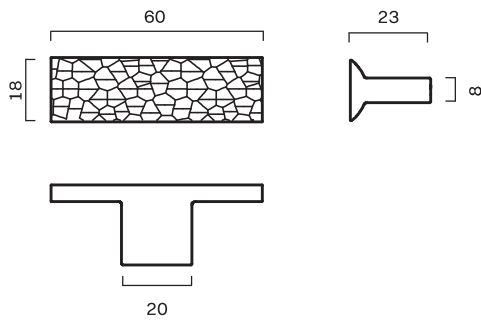

Carve

CATEGORY	NAME	SKU+ MATERIAL CODE	Colli SIZE	Colli PRICE	EUR EX VAT
CODE					
T-BAR	CARVE T-bar 60 mm	CARVE_TB_XX	XX	XX	36,00
PULL BAR	CARVE pull bar 180 mm	CARVE_PB180_XX	XX	XX	68,00

T-BAR 60 mm