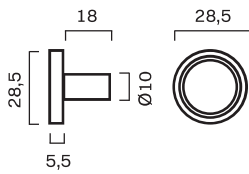

Knobs & Hooks

CATEGORY	NAME	SKU+ MATERIAL CODE	EUR EX VAT	PROD. DAYS
CODE BASE		CODE CROSSBAR		
KNOB	CHISEL knob	CK_XX	20,00	5 DAYS
	EDGE knob	EK_XX	20,00	5 DAYS
	SIGNATURE knob	SK_XXXX	40,00	5-10 DAYS
HOOK	SIGNATURE hook	SH_XXXX	40,00	5-10 DAYS

CHISEL KNOB