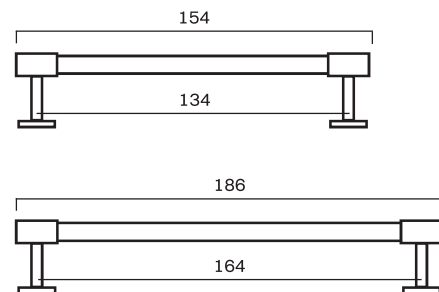

END PULL BAR