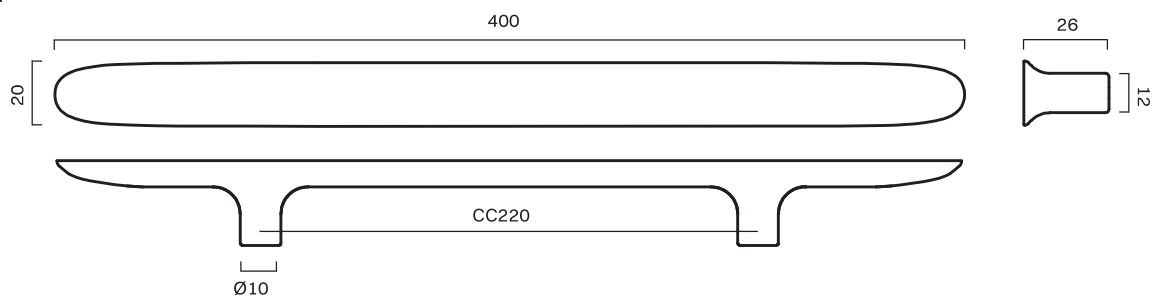

# Leaf

CATEGORY	NAME	SKU+ MATERIAL CODE	Colli SIZE	Colli PRICE	EUR EX VAT
CODE					
KNOB	LEAF knob 41 mm	LEAF_K_XX	XX	XX	28,00
HOOK	LEAF hook 50 mm	LEAF_H_XX	XX	XX	39,20
T-BAR	LEAF T-bar 65 mm	LEAF_TB_XX	XX	XX	36,00
PULL BAR	LEAF pull bar 160 mm	LEAF_PB160_XX	XX	XX	63,20
	LEAF pull bar 400 mm	LEAF_PB400_XX	XX	XX	159,20

KNOB 41 mm

HOOK 50 mm

T-BAR 65 mm

PULL BAR 160 mm

PULL BAR 400 mm