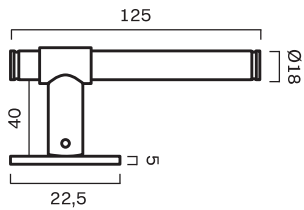

Door Hardware

CATEGORY	NAME	SKU+ MATERIAL CODE	EUR EX VAT	PROD. DAYS
CODE BASE		CODE CROSSBAR		
DOOR HANDLE	CHISEL door handle	CD_XX	191,20	10-15 DAYS
	SIGNATURE door handle	SD_XX	191,20	10-15 DAYS
	END door handle	ED_XX	191,20	10-15 DAYS
KEYHOLE	CHISEL keyhole	CKEY_XX	24,00	10-15 DAYS
	SIGNATURE keyhole	SKEY_XX	24,00	10-15 DAYS
DOOR LOCK	THUMBTURN lock	TTL_XX	108,00	10-15 DAYS
	THUMBTURN toilet lock	TTT_XX	140,00	10-15 DAYS

CHISEL DOOR HANDEL