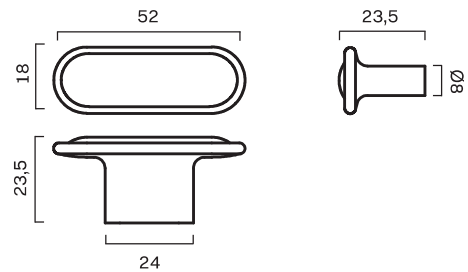

Button

CATEGORY	NAME	SKU+ MATERIAL CODE	Colli SIZE	Colli PRICE	EUR EX VAT
CODE					
KNOB	BUTTON knob 26 mm	BUTTON_K_XX	XX	XX	20,00
T-BAR	BUTTON T-bar 52 mm	BUTTON_TB_XX	XX	XX	36,00
PULL BAR	BUTTON pull bar 110 mm	BUTTON_PB110_XX	XX	XX	52,00
	BUTTON pull bar 250 mm	BUTTON_PB250_XX	XX	XX	87,20

KNOB 26 mm

T-BAR 52 mm