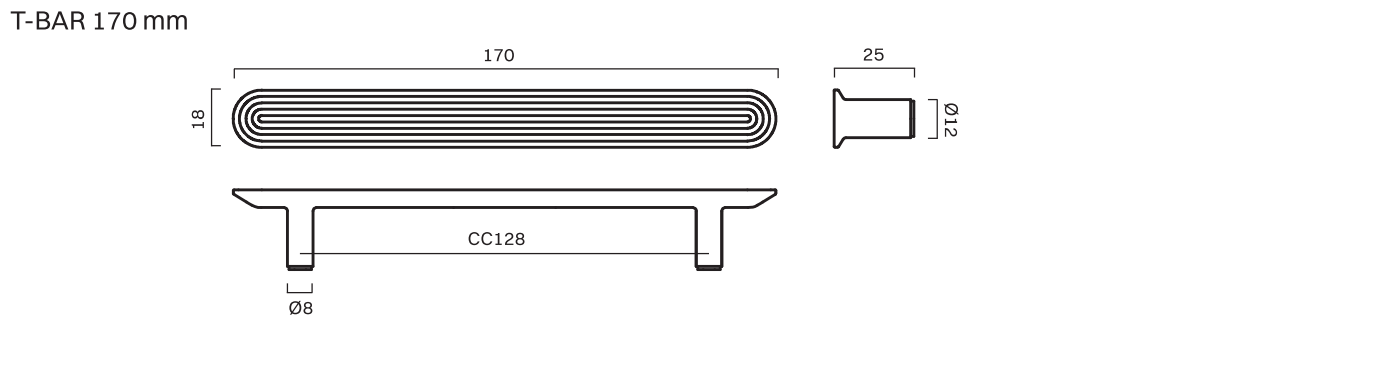

Terrace

CATEGORY	NAME	SKU+ MATERIAL CODE	Colli SIZE	Colli PRICE	EUR EX VAT
CODE					
KNOB	TERRACE knob 18 mm	TERRACE_K18_XX	XX	XX	15,20
	TERRACE knob 30 mm	TERRACE_K30_XX	XX	XX	20,00
T-BAR	TERRACE T-bar 62 mm	TERRACE_TB_XX	XX	XX	36,00
PULL BAR	TERRACE pull bar 170 mm	TERRACE_PB170_XX	XX	XX	63,20
	TERRACE pull bar 300 mm	TERRACE_PB300_XX	XX	XX	87,20