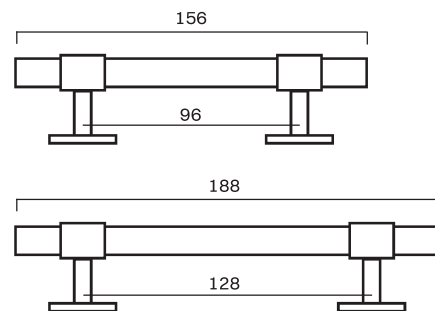

Signature

CATEGORY	NAME	SKU+ MATERIAL CODE	EUR EX VAT	PROD. DAYS
CODE BASE		CODE CROSSBAR		
T-BAR	SIGNATURE T-bar 60 mm	STB060_XXXX	47,20	5-10 DAYS
	SIGNATURE T-bar 113 mm	STB113_XXXX	55,20	5-10 DAYS
	SIGNATURE T-bar 156 mm	STB156_XXXX	56,00	5-10 DAYS
	SIGNATURE T-bar 188 mm	STB188_XXXX	60,00	5-10 DAYS
PULL BAR	SIGNATURE pull bar 156 mm	SPB156_XXXX	80,00	5-10 DAYS
	SIGNATURE pull bar 188 mm	SPB188_XXXX	84,00	5-10 DAYS
	SIGNATURE END pull bar 160 mm	SEPB160_XXXX	80,00	5-10 DAYS
	SIGNATURE END pull bar 192 mm	SEPB192_XXXX	84,00	5-10 DAYS

T-BAR

PULL BAR

END PULL BAR