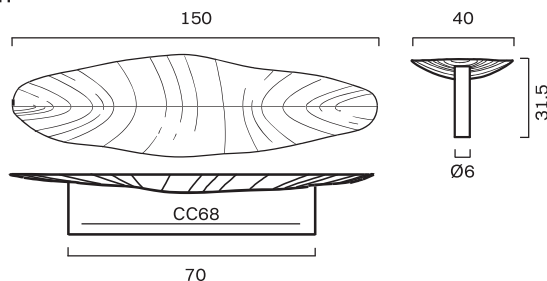

PULL BAR 150 mm