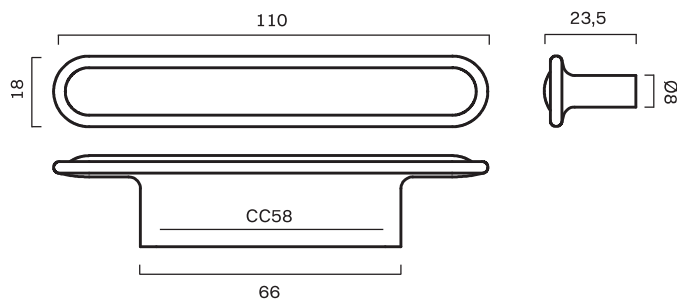

PULL BAR 110 mm