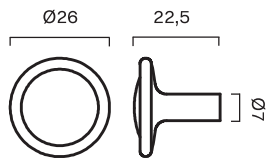

Button

CATEGORY	NAME	SKU+ MATERIAL CODE	Colli SIZE	Colli PRICE	EUR EX VAT
CODE					
KNOB	BUTTON knob 26 mm	BUTTON_K_XX	XX	XX	20,00
T-BAR	BUTTON T-bar 52 mm	BUTTON_TB_XX	XX	XX	36,00
PULL BAR	BUTTON pull bar 110 mm	BUTTON_PB110_XX	XX	XX	52,00
	BUTTON pull bar 250 mm	BUTTON_PB250_XX	XX	XX	87,20

KNOB 26 mm