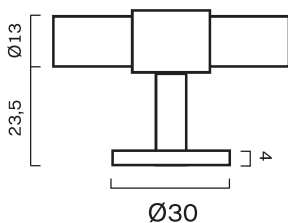

Signature, Classic & Refined

The idea behind our SIGNATURE, CLASSIC & REFINED hardware collections is that you can individualize the look of the handles due to the many material options, sizes, and combinations. The handles are designed to complement each other throughout our home. We have 3 different 'base' families with backplates in Ø30 mm / Ø20 mm / Ø16 mm.

SIGNATURE

This was our first and original collection and has a base backplate with a diameter of 30 mm and a crossbar with a diameter of 13 mm.

T-BAR	PULL BAR	END PULL BAR
60 mm	156 mm	160 mm
113 mm	188 mm	192 mm
156 mm		
188 mm		

CLASSIC

This collection fits almost everywhere and has a base backplate with a diameter of 20 mm and a crossbar with a diameter of 13 mm.