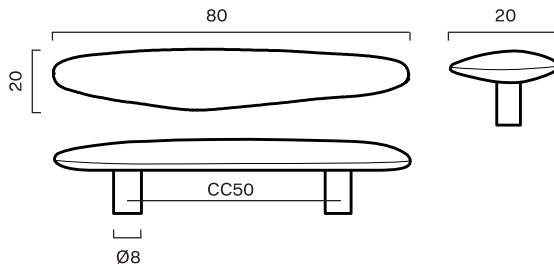

PULL BAR 80 mm