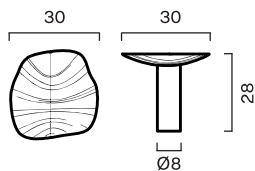

Vale

CATEGORY	NAME	SKU+ MATERIAL CODE	Colli SIZE	Colli PRICE	EUR RRP / EX VAT
CODE					
KNOB	VALE knob 30 mm	VALE_K_XX	4	80.00	20,00
	VALE knob oval 45 mm	VALE_KO_XX	4	92.80	23,20
PULL BAR	VALE pull bar 150 mm	VALE_PBS_XX	2	126.40	63,20
	VALE pull bar 250 mm	VALE_PBL_XX	1	108.00	108,00

KNOB 30 mm