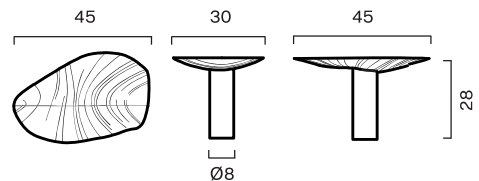

KNOB OVAL 45 mm