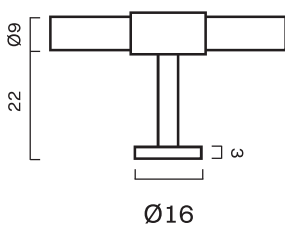

## CLASSIC

This collection fits almost everywhere and has a base backplate with a diameter of 20 mm and a crossbar with a diameter of 13 mm.

T-BAR	PULL BAR	END PULL BAR
60 mm	156 mm	160 mm
113 mm	188 mm	192 mm
156 mm		
188 mm		

## REFINED

This collection is a slimmer and more modern version of the two above collections. It has a base backplate with a diameter of 16 mm and a crossbar with a diameter of 9 mm.

T-BAR	PULL BAR	END PULL BAR
54 mm	150 mm	154 mm
107 mm	182 mm	186 mm
150 mm		
182 mm		