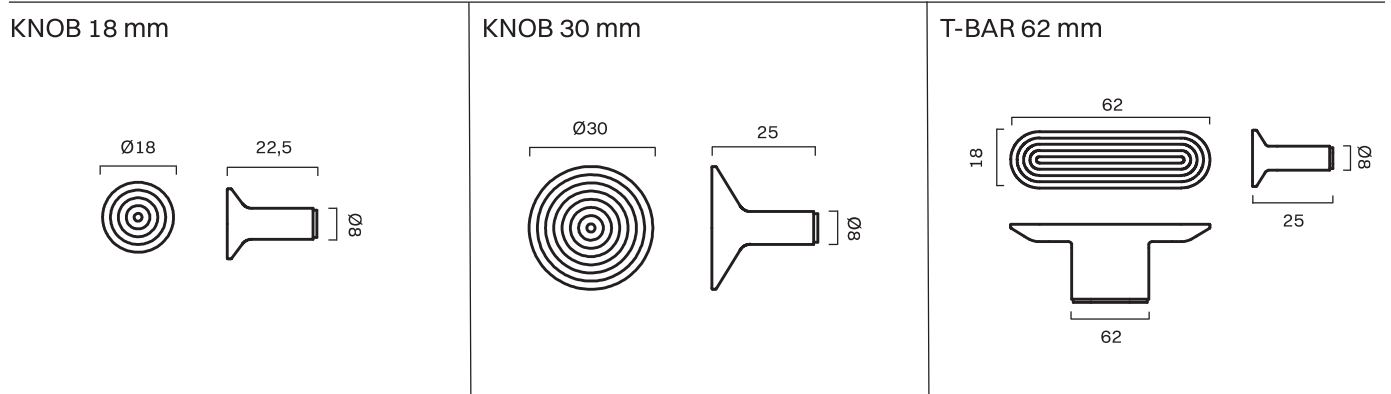

Terrace

CATEGORY	NAME	SKU+ MATERIAL CODE	Colli SIZE	Colli PRICE	EUR EX VAT
CODE					
KNOB	TERRACE knob 18 mm	TERRACE_K18_XX	XX	XX	15,20
	TERRACE knob 30 mm	TERRACE_K30_XX	XX	XX	20,00
T-BAR	TERRACE T-bar 62 mm	TERRACE_TB_XX	XX	XX	36,00
PULL BAR	TERRACE pull bar 170 mm	TERRACE_PB170_XX	XX	XX	63,20
	TERRACE pull bar 300 mm	TERRACE_PB300_XX	XX	XX	87,20