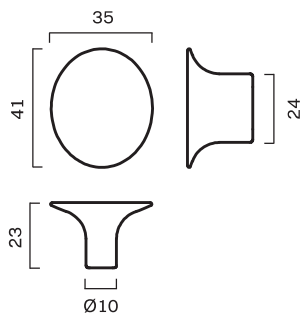

Leaf

CATEGORY	NAME	SKU+ MATERIAL CODE	Colli SIZE	Colli PRICE	EUR EX VAT
CODE					
KNOB	LEAF knob 41 mm	LEAF_K_XX	XX	XX	28,00
HOOK	LEAF hook 50 mm	LEAF_H_XX	XX	XX	39,20
T-BAR	LEAF T-bar 65 mm	LEAF_TB_XX	XX	XX	36,00
PULL BAR	LEAF pull bar 160 mm	LEAF_PB160_XX	XX	XX	63,20
	LEAF pull bar 400 mm	LEAF_PB400_XX	XX	XX	159,20

KNOB 41 mm