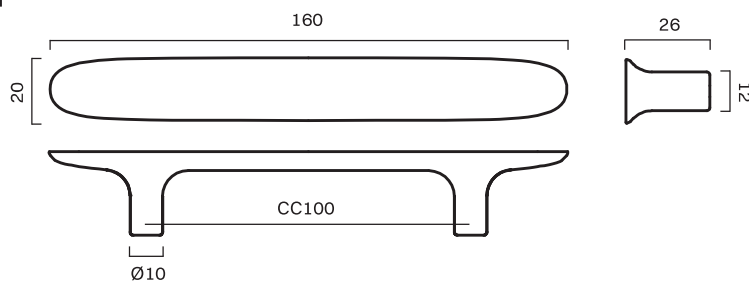

# Leaf

CATEGORY	NAME	SKU+ MATERIAL CODE	Colli SIZE	Colli PRICE	EUR EX VAT
CODE					
KNOB	LEAF knob 41 mm	LEAF_K_XX	XX	XX	28,00
HOOK	LEAF hook 50 mm	LEAF_H_XX	XX	XX	39,20
T-BAR	LEAF T-bar 65 mm	LEAF_TB_XX	XX	XX	36,00
PULL BAR	LEAF pull bar 160 mm	LEAF_PB160_XX	XX	XX	63,20
	LEAF pull bar 400 mm	LEAF_PB400_XX	XX	XX	159,20

KNOB 41 mm

HOOK 50 mm

T-BAR 65 mm

PULL BAR 160 mm

PULL BAR 400 mm