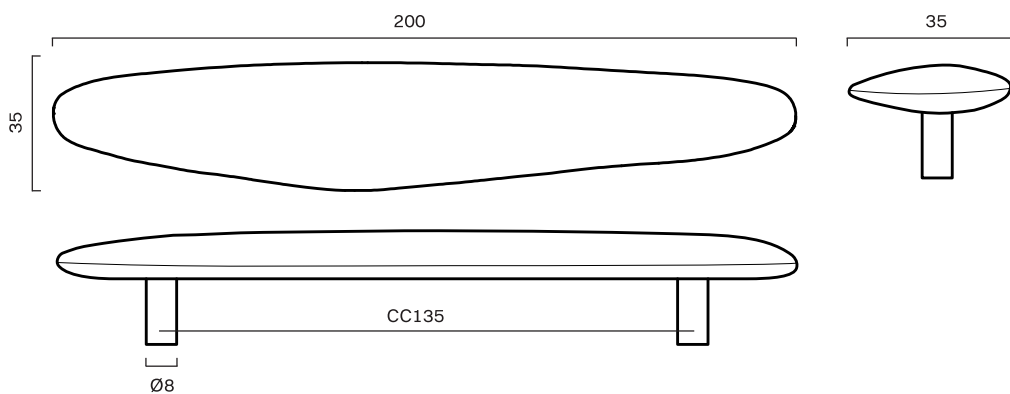

PULL BAR 195 mm