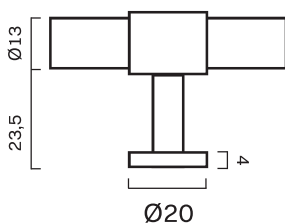

T-BAR	PULL BAR	END PULL BAR
60 mm	156 mm	160 mm
113 mm	188 mm	192 mm
156 mm		
188 mm		

REFINED

This collection is a slimmer and more modern version of the two above collections. It has a base backplate with a diameter of 16 mm and a crossbar with a diameter of 9 mm.