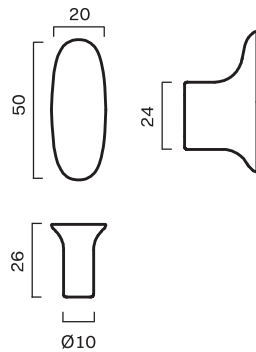

Leaf

CATEGORY	NAME	SKU+ MATERIAL CODE	Colli SIZE	Colli PRICE	EUR EX VAT
CODE					
KNOB	LEAF knob 41 mm	LEAF_K_XX	XX	XX	28,00
HOOK	LEAF hook 50 mm	LEAF_H_XX	XX	XX	39,20
T-BAR	LEAF T-bar 65 mm	LEAF_TB_XX	XX	XX	36,00
PULL BAR	LEAF pull bar 160 mm	LEAF_PB160_XX	XX	XX	63,20
	LEAF pull bar 400 mm	LEAF_PB400_XX	XX	XX	159,20

HOOK 50 mm