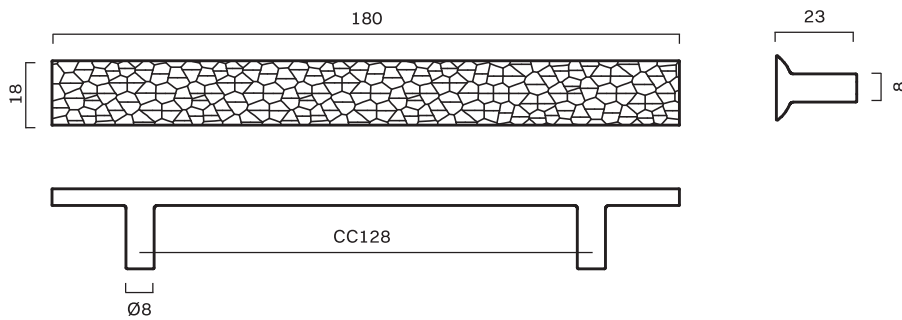

PULL BAR 180 mm