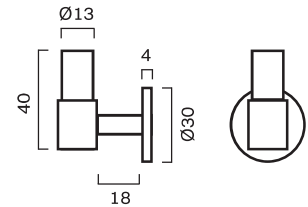

SIGNATURE KNOB