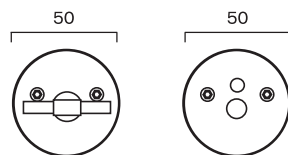

THUMBTURN TOILET LOCK