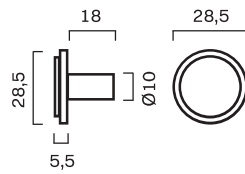

Knobs & Hooks

CATEGORY	NAME	SKU+ MATERIAL CODE	EUR EX VAT	PROD. DAYS
CODE BASE		CODE CROSSBAR		
KNOB	CHISEL knob	CK_XX	20,00	5 DAYS
	EDGE knob	EK_XX	20,00	5 DAYS
	SIGNATURE knob	SK_XXXX	40,00	5-10 DAYS
HOOK	SIGNATURE hook	SH_XXXX	40,00	5-10 DAYS

CHISEL KNOB

EDGE KNOB

SIGNATURE KNOB

SIGNATURE HOOK