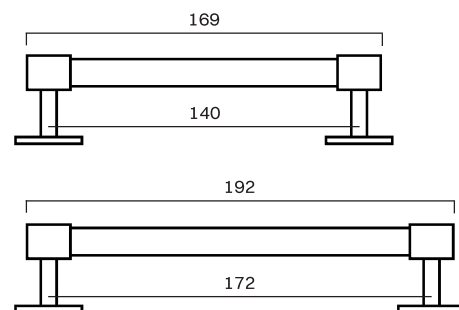

END PULL BAR