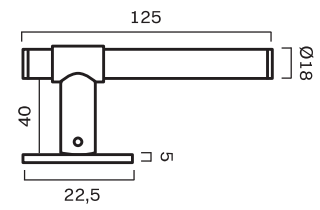

END DOOR HANDEL