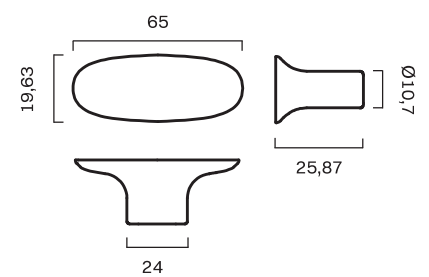

Leaf

CATEGORY	NAME	SKU+ MATERIAL CODE	Colli SIZE	Colli PRICE	EUR EX VAT
CODE					
KNOB	LEAF knob 41 mm	LEAF_K_XX	XX	XX	28,00
HOOK	LEAF hook 50 mm	LEAF_H_XX	XX	XX	39,20
T-BAR	LEAF T-bar 65 mm	LEAF_TB_XX	XX	XX	36,00
PULL BAR	LEAF pull bar 160 mm	LEAF_PB160_XX	XX	XX	63,20
	LEAF pull bar 400 mm	LEAF_PB400_XX	XX	XX	159,20

T-BAR 65 mm