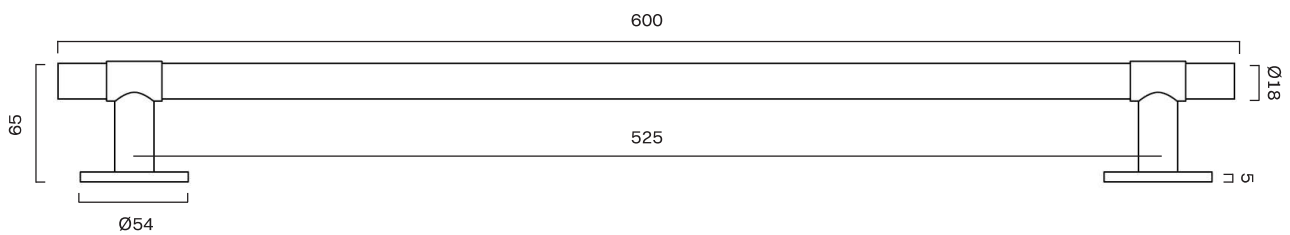

Signature

CATEGORY	NAME	SKU+ MATERIAL CODE	EUR EX VAT	PROD. DAYS
CODE BASE <table border="0"> <tr> <td></td> <td></td> <td></td> <td></td> <td></td> <td></td> </tr> <tr> <td>BB</td> <td>BR</td> <td>PB</td> <td>NI</td> <td>PN</td> <td>NB</td> </tr> </table>		CODE CROSSBAR <table border="0"> <tr> <td></td> <td></td> <td></td> <td></td> <td></td> <td></td> <td></td> <td></td> </tr> <tr> <td>BB</td> <td>BR</td> <td>PB</td> <td>NI</td> <td>PN</td> <td>NB</td> <td>WE</td> <td>OA</td> </tr> </table>		
KITCHEN	SIGNATURE tea towel bar	STEA450_XXXX	135,20	10-15 DAYS
	SIGNATURE END tea towel bar	SETEA450_XXXX	135,20	10-15 DAYS
BATHROOM	SIGNATURE toilet roll holder	STRH_XX	119,20	10-15 DAYS
	SIGNATURE towel bar	STOW600_XX	156,00	10-15 DAYS
	SIGNATURE END towel bar	SETOW606_XX	156,00	10-15 DAYS

TOILET ROLL HOLDER

TEA TOWEL BAR

END TEA TOWEL BAR

TOWEL BAR

END TOWEL BAR