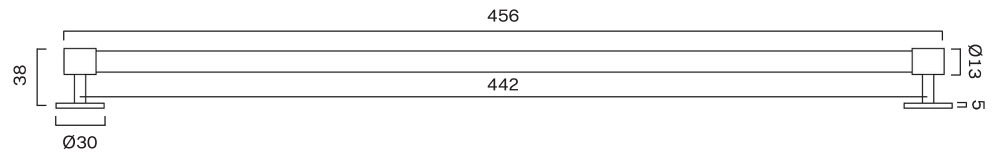

END TEA TOWEL BAR