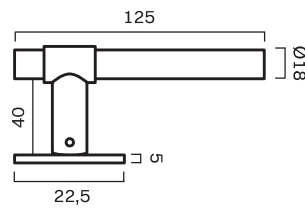

SIGNATURE DOOR HANDLE