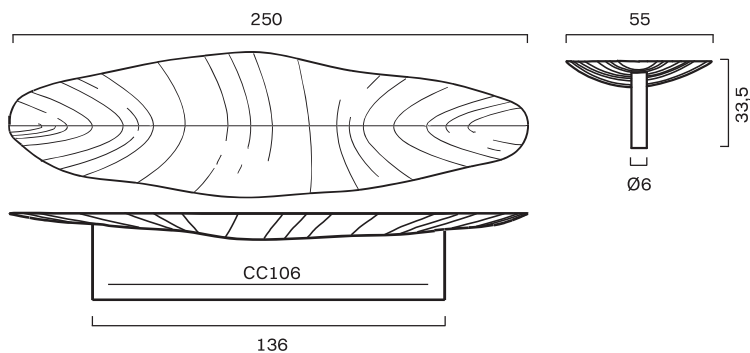

KNOB 30 mm

KNOB OVAL 45 mm

PULL BAR 150 mm

PULL BAR 20 mm

# Noble

CATEGORY	NAME	SKU+ MATERIAL CODE	Colli SIZE	Colli PRICE	EUR EX VAT
CODE					
KNOB	NOBLE knob 45 mm	NOBLE_K_XX	4	80.00	20,00
PULL BAR	NOBLE pull bar 80 mm	NOBLE_PBS_XX	2	72.00	36,00
	NOBLE pull bar 200 mm	NOBLE_PBL_XX	1	76.00	76,00