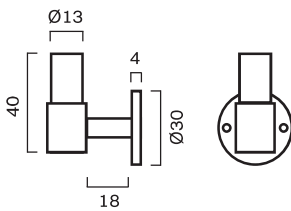

SIGNATURE HOOK