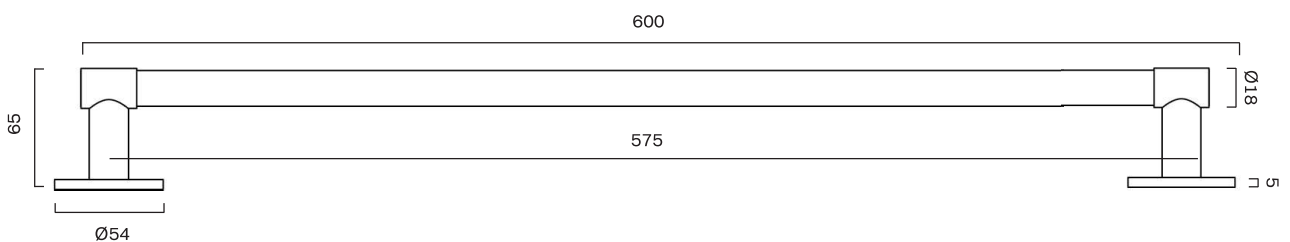

END TOWEL BAR