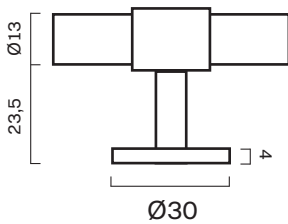

Signature, Classic & Refined

The idea behind our SIGNATURE, CLASSIC & REFINED hardware collections is that you can individualize the look of the handles due to the many material options, sizes, and combinations. The handles are designed to complement each other throughout our home. We have 3 different 'base' families with backplates in Ø30 mm / Ø20 mm / Ø16 mm.

SIGNATURE

This was our first and original collection and has a base backplate with a diameter of 30 mm and a crossbar with a diameter of 13 mm.

T-BAR	PULL BAR	END PULL BAR
60 mm	156 mm	160 mm
113 mm	188 mm	192 mm
156 mm		
188 mm		

CLASSIC

This collection fits almost everywhere and has a base backplate with a diameter of 20 mm and a crossbar with a diameter of 13 mm.