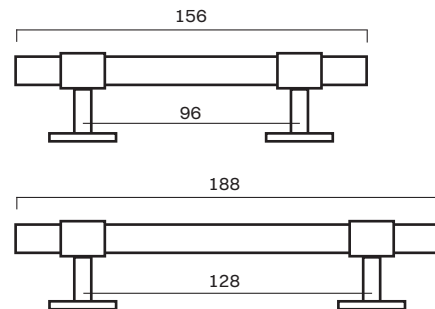

CHISEL KNOB

EDGE KNOB

SIGNATURE KNOB

SIGNATURE HOOK

Signature

CATEGORY	NAME	SKU+ MATERIAL CODE	EUR EX VAT	PROD. DAYS
CODE BASE 		CODE CROSSBAR 		
T-BAR	SIGNATURE T-bar 60 mm	STB060_XXXX	47,20	5-10 DAYS
	SIGNATURE T-bar 113 mm	STB113_XXXX	55,20	5-10 DAYS
	SIGNATURE T-bar 156 mm	STB156_XXXX	56,00	5-10 DAYS
	SIGNATURE T-bar 188 mm	STB188_XXXX	60,00	5-10 DAYS
PULL BAR	SIGNATURE pull bar 156 mm	SPB156_XXXX	80,00	5-10 DAYS
	SIGNATURE pull bar 188 mm	SPB188_XXXX	84,00	5-10 DAYS
	SIGNATURE END pull bar 160 mm	SEPB160_XXXX	80,00	5-10 DAYS
	SIGNATURE END pull bar 192 mm	SEPB192_XXXX	84,00	5-10 DAYS

T-BAR

PULL BAR

END PULL BAR

Classic

CATEGORY	NAME	SKU+ MATERIAL CODE	EUR EX VAT	PROD. DAYS
CODE BASE 		CODE CROSSBAR 		
T-BAR	CLASSIC T-bar 60 mm	CTB060_XXXX	47,20	5-10 DAYS
	CLASSIC T-bar 113 mm	CTB113_XXXX	55,20	5-10 DAYS
	CLASSIC T-bar 156 mm	CTB156_XXXX	56,00	5-10 DAYS
	CLASSIC T-bar 188 mm	CTB188_XXXX	60,00	5-10 DAYS
PULL BAR	CLASSIC pull bar 156 mm	CPB156_XXXX	80,00	5-10 DAYS
	CLASSIC pull bar 188 mm	CPB188_XXXX	84,00	5-10 DAYS

T-BAR

PULL BAR

Refined

CATEGORY	NAME	SKU+ MATERIAL CODE	EUR EX VAT	PROD. DAYS
CODE BASE 		CODE CROSSBAR 		
T-BAR	REFINED T-bar 54 mm	RTB054_XXXX	47,20	5-10 DAYS
	REFINED T-bar 107 mm	RTB107_XXXX	55,20	5-10 DAYS
	REFINED T-bar 150 mm	RTB150_XXXX	56,00	5-10 DAYS
	REFINED T-bar 182 mm	RTB182_XXXX	60,00	5-10 DAYS
PULL BAR	REFINED pull bar 150 mm	RPB150_XXXX	80,00	5-10 DAYS
	REFINED pull bar 182 mm	RPB182_XXXX	84,00	5-10 DAYS
	REFINED END pull bar 154 mm	REPB154_XXXX	80,00	5-10 DAYS
	REFINED END pull bar 186 mm	REPB186_XXXX	84,00	5-10 DAYS