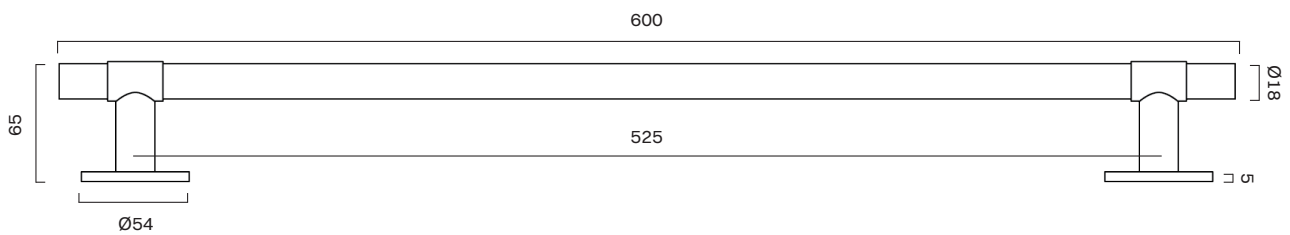

TOILET ROLL HOLDER

TEA TOWEL BAR

END TEA TOWEL BAR

TOWEL BAR

END TOWEL BAR

Door Hardware

CATEGORY	NAME	SKU+ MATERIAL CODE	EUR EX VAT	PROD. DAYS
CODE BASE		CODE CROSSBAR		
DOOR HANDLE	CHISEL door handle	CD_XX	191,20	10-15 DAYS
	SIGNATURE door handle	SD_XX	191,20	10-15 DAYS
	END door handle	ED_XX	191,20	10-15 DAYS
KEYHOLE	CHISEL keyhole	CKEY_XX	24,00	10-15 DAYS
	SIGNATURE keyhole	SKEY_XX	24,00	10-15 DAYS
DOOR LOCK	THUMBTURN lock	TTL_XX	108,00	10-15 DAYS
	THUMBTURN toilet lock	TTT_XX	140,00	10-15 DAYS