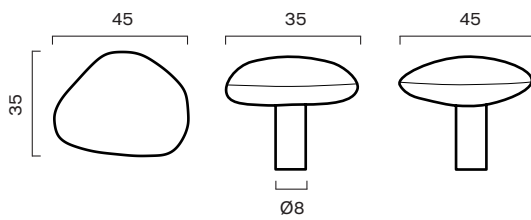

CATEGORY	NAME	SKU+ MATERIAL CODE	Colli SIZE	Colli PRICE	EUR RRP / EX VAT
CODE					
KNOB	VALE knob 30 mm	VALE_K_XX	4	80.00	20,00
	VALE knob oval 45 mm	VALE_KO_XX	4	92.80	23,20
PULL BAR	VALE pull bar 150 mm	VALE_PBS_XX	2	126.40	63,20
	VALE pull bar 250 mm	VALE_PBL_XX	1	108.00	108,00

KNOB 30 mm

KNOB OVAL 45 mm

PULL BAR 150 mm

PULL BAR 20 mm

Noble

CATEGORY	NAME	SKU+ MATERIAL CODE	Colli SIZE	Colli PRICE	EUR EX VAT
CODE					
KNOB	NOBLE knob 45 mm	NOBLE_K_XX	4	80.00	20,00
PULL BAR	NOBLE pull bar 80 mm	NOBLE_PBS_XX	2	72.00	36,00
	NOBLE pull bar 200 mm	NOBLE_PBL_XX	1	76.00	76,00

KNOB 45 mm

PULL BAR 80 mm

PULL BAR 195 mm

Leaf

CATEGORY	NAME	SKU+ MATERIAL CODE	Colli SIZE	Colli PRICE	EUR EX VAT
CODE					
KNOB	LEAF knob 41 mm	LEAF_K_XX	XX	XX	28,00
HOOK	LEAF hook 50 mm	LEAF_H_XX	XX	XX	39,20
T-BAR	LEAF T-bar 65 mm	LEAF_TB_XX	XX	XX	36,00
PULL BAR	LEAF pull bar 160 mm	LEAF_PB160_XX	XX	XX	63,20
	LEAF pull bar 400 mm	LEAF_PB400_XX	XX	XX	159,20