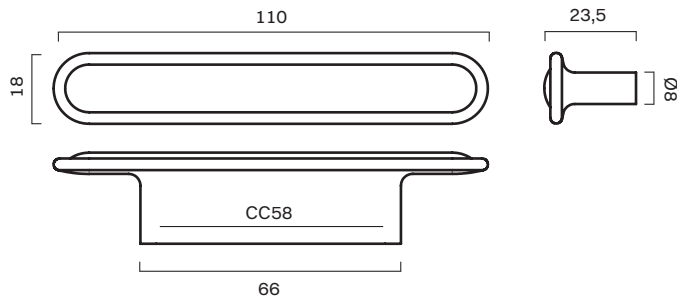

KNOB 30 mm

KNOB OVAL 45 mm

PULL BAR 150 mm

PULL BAR 20 mm

Noble

CATEGORY	NAME	SKU+ MATERIAL CODE	Colli SIZE	Colli PRICE	EUR EX VAT
CODE					
KNOB	NOBLE knob 45 mm	NOBLE_K_XX	4	80.00	20,00
PULL BAR	NOBLE pull bar 80 mm	NOBLE_PBS_XX	2	72.00	36,00
	NOBLE pull bar 200 mm	NOBLE_PBL_XX	1	76.00	76,00

KNOB 45 mm

PULL BAR 80 mm

PULL BAR 195 mm

Leaf

CATEGORY	NAME	SKU+ MATERIAL CODE	Colli SIZE	Colli PRICE	EUR EX VAT
CODE					
KNOB	LEAF knob 41 mm	LEAF_K_XX	XX	XX	28,00
HOOK	LEAF hook 50 mm	LEAF_H_XX	XX	XX	39,20
T-BAR	LEAF T-bar 65 mm	LEAF_TB_XX	XX	XX	36,00
PULL BAR	LEAF pull bar 160 mm	LEAF_PB160_XX	XX	XX	63,20
	LEAF pull bar 400 mm	LEAF_PB400_XX	XX	XX	159,20

Button

CATEGORY	NAME	SKU+ MATERIAL CODE	Colli SIZE	Colli PRICE	EUR EX VAT
CODE					
KNOB	BUTTON knob 26 mm	BUTTON_K_XX	XX	XX	20,00
T-BAR	BUTTON T-bar 52 mm	BUTTON_TB_XX	XX	XX	36,00
PULL BAR	BUTTON pull bar 110 mm	BUTTON_PB110_XX	XX	XX	52,00
	BUTTON pull bar 250 mm	BUTTON_PB250_XX	XX	XX	87,20

KNOB 26 mm

T-BAR 52 mm

PULL BAR 110 mm

PULL BAR 250 mm

Terrace

CATEGORY	NAME	SKU+ MATERIAL CODE	Colli SIZE	Colli PRICE	EUR EX VAT
CODE					
KNOB	TERRACE knob 18 mm	TERRACE_K18_XX	XX	XX	15,20
	TERRACE knob 30 mm	TERRACE_K30_XX	XX	XX	20,00
T-BAR	TERRACE T-bar 62 mm	TERRACE_TB_XX	XX	XX	36,00
PULL BAR	TERRACE pull bar 170 mm	TERRACE_PB170_XX	XX	XX	63,20
	TERRACE pull bar 300 mm	TERRACE_PB300_XX	XX	XX	87,20