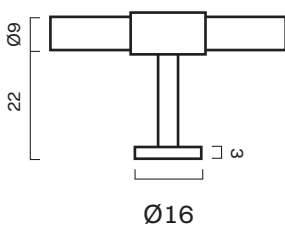

CLASSIC

This collection fits almost everywhere and has a base backplate with a diameter of 20 mm and a crossbar with a diameter of 13 mm.

T-BAR	PULL BAR	END PULL BAR
60 mm	156 mm	160 mm
113 mm	188 mm	192 mm
156 mm		
188 mm		

REFINED

This collection is a slimmer and more modern version of the two above collections. It has a base backplate with a diameter of 16 mm and a crossbar with a diameter of 9 mm.

T-BAR	PULL BAR	END PULL BAR
54 mm	150 mm	154 mm
107 mm	182 mm	186 mm
150 mm		
182 mm		