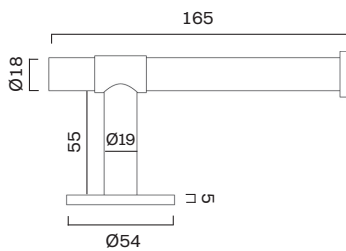

Signature

CATEGORY	NAME	SKU+ MATERIAL CODE	EUR EX VAT	PROD. DAYS
CODE BASE <table border="0"> <tr> <td></td> <td></td> <td></td> <td></td> <td></td> <td></td> </tr> <tr> <td>BB</td> <td>BR</td> <td>PB</td> <td>NI</td> <td>PN</td> <td>NB</td> </tr> </table>		CODE CROSSBAR <table border="0"> <tr> <td></td> <td></td> <td></td> <td></td> <td></td> <td></td> <td></td> <td></td> </tr> <tr> <td>BB</td> <td>BR</td> <td>PB</td> <td>NI</td> <td>PN</td> <td>NB</td> <td>WE</td> <td>OA</td> </tr> </table>		
KITCHEN	SIGNATURE tea towel bar	STEA450_XXXX	135,20	10-15 DAYS
	SIGNATURE END tea towel bar	SETEA450_XXXX	135,20	10-15 DAYS
BATHROOM	SIGNATURE toilet roll holder	STRH_XX	119,20	10-15 DAYS
	SIGNATURE towel bar	STOW600_XX	156,00	10-15 DAYS
	SIGNATURE END towel bar	SETOW606_XX	156,00	10-15 DAYS

TOILET ROLL HOLDER