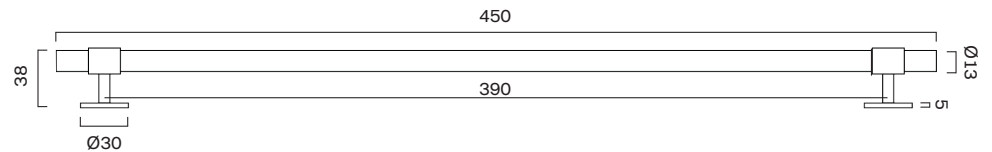

TEA TOWEL BAR