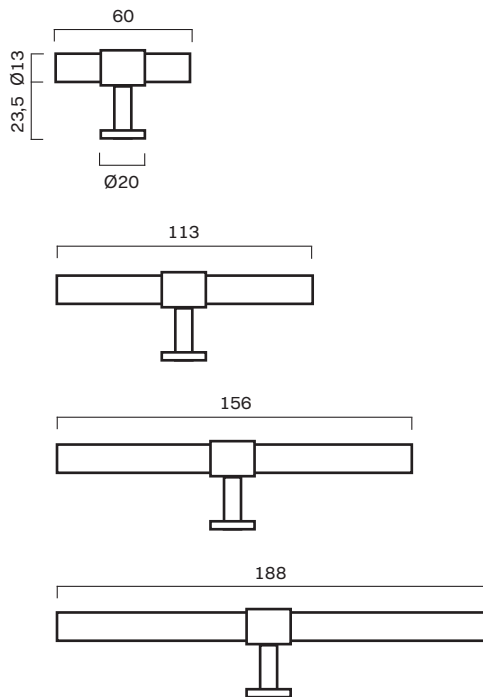

T-BAR

PULL BAR

END PULL BAR

Classic

CATEGORY	NAME	SKU+ MATERIAL CODE	EUR EX VAT	PROD. DAYS
CODE BASE 		CODE CROSSBAR 		
T-BAR	CLASSIC T-bar 60 mm	CTB060_XXXX	47,20	5-10 DAYS
	CLASSIC T-bar 113 mm	CTB113_XXXX	55,20	5-10 DAYS
	CLASSIC T-bar 156 mm	CTB156_XXXX	56,00	5-10 DAYS
	CLASSIC T-bar 188 mm	CTB188_XXXX	60,00	5-10 DAYS
PULL BAR	CLASSIC pull bar 156 mm	CPB156_XXXX	80,00	5-10 DAYS
	CLASSIC pull bar 188 mm	CPB188_XXXX	84,00	5-10 DAYS

T-BAR

PULL BAR

Refined

CATEGORY	NAME	SKU+ MATERIAL CODE	EUR EX VAT	PROD. DAYS
CODE BASE 		CODE CROSSBAR 		
T-BAR	REFINED T-bar 54 mm	RTB054_XXXX	47,20	5-10 DAYS
	REFINED T-bar 107 mm	RTB107_XXXX	55,20	5-10 DAYS
	REFINED T-bar 150 mm	RTB150_XXXX	56,00	5-10 DAYS
	REFINED T-bar 182 mm	RTB182_XXXX	60,00	5-10 DAYS
PULL BAR	REFINED pull bar 150 mm	RPB150_XXXX	80,00	5-10 DAYS
	REFINED pull bar 182 mm	RPB182_XXXX	84,00	5-10 DAYS
	REFINED END pull bar 154 mm	REPB154_XXXX	80,00	5-10 DAYS
	REFINED END pull bar 186 mm	REPB186_XXXX	84,00	5-10 DAYS