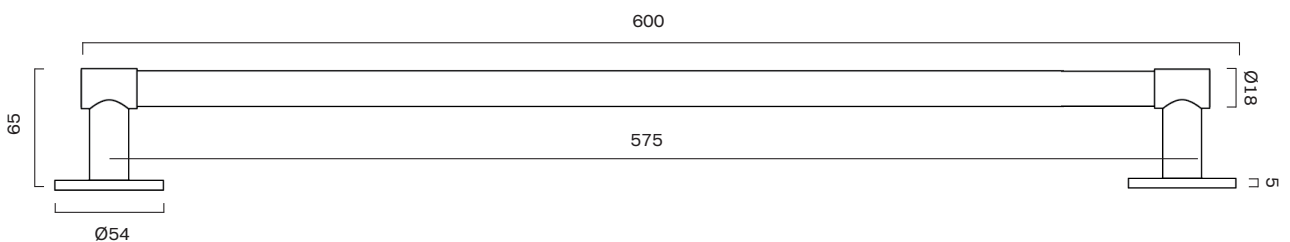

TOILET ROLL HOLDER

TEA TOWEL BAR

END TEA TOWEL BAR

TOWEL BAR

END TOWEL BAR

Door Hardware

CATEGORY	NAME	SKU+ MATERIAL CODE	EUR EX VAT	PROD. DAYS
CODE BASE		CODE CROSSBAR		
DOOR HANDLE	CHISEL door handle	CD_XX	191,20	10-15 DAYS
	SIGNATURE door handle	SD_XX	191,20	10-15 DAYS
	END door handle	ED_XX	191,20	10-15 DAYS
KEYHOLE	CHISEL keyhole	CKEY_XX	24,00	10-15 DAYS
	SIGNATURE keyhole	SKEY_XX	24,00	10-15 DAYS
DOOR LOCK	THUMBTURN lock	TTL_XX	108,00	10-15 DAYS
	THUMBTURN toilet lock	TTT_XX	140,00	10-15 DAYS