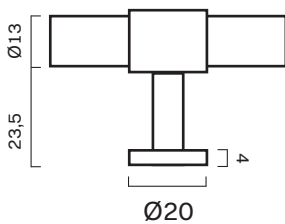

T-BAR	PULL BAR	END PULL BAR
60 mm	156 mm	160 mm
113 mm	188 mm	192 mm
156 mm		
188 mm		

REFINED

This collection is a slimmer and more modern version of the two above collections. It has a base backplate with a diameter of 16 mm and a crossbar with a diameter of 9 mm.