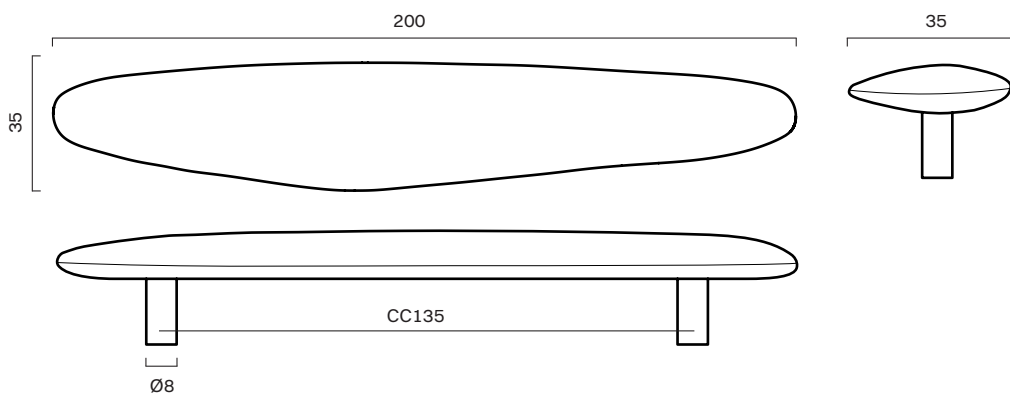

KNOB 30 mm

KNOB OVAL 45 mm

PULL BAR 150 mm

PULL BAR 20 mm

Noble

CATEGORY	NAME	SKU+ MATERIAL CODE	Colli SIZE	Colli PRICE	EUR EX VAT
CODE					
KNOB	NOBLE knob 45 mm	NOBLE_K_XX	4	80.00	20,00
PULL BAR	NOBLE pull bar 80 mm	NOBLE_PBS_XX	2	72.00	36,00
	NOBLE pull bar 200 mm	NOBLE_PBL_XX	1	76.00	76,00

KNOB 45 mm

PULL BAR 80 mm

PULL BAR 195 mm

Leaf

CATEGORY	NAME	SKU+ MATERIAL CODE	Colli SIZE	Colli PRICE	EUR EX VAT
CODE					
KNOB	LEAF knob 41 mm	LEAF_K_XX	XX	XX	28,00
HOOK	LEAF hook 50 mm	LEAF_H_XX	XX	XX	39,20
T-BAR	LEAF T-bar 65 mm	LEAF_TB_XX	XX	XX	36,00
PULL BAR	LEAF pull bar 160 mm	LEAF_PB160_XX	XX	XX	63,20
	LEAF pull bar 400 mm	LEAF_PB400_XX	XX	XX	159,20