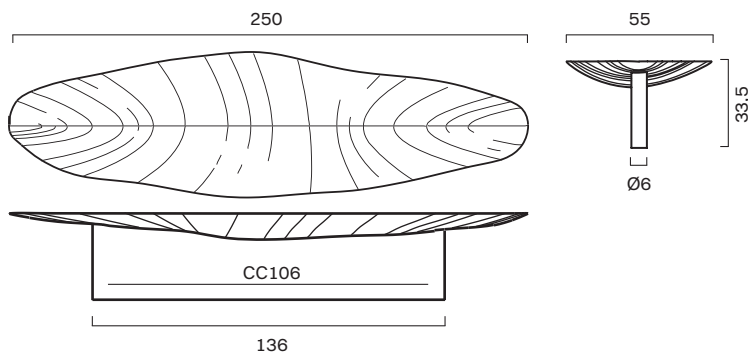

CATEGORY	NAME	SKU+ MATERIAL CODE	Colli SIZE	Colli PRICE	EUR RRP / EX VAT
CODE					
KNOB	VALE knob 30 mm	VALE_K_XX	4	80.00	20,00
	VALE knob oval 45 mm	VALE_KO_XX	4	92.80	23,20
PULL BAR	VALE pull bar 150 mm	VALE_PBS_XX	2	126.40	63,20
	VALE pull bar 250 mm	VALE_PBL_XX	1	108.00	108,00

KNOB 30 mm

KNOB OVAL 45 mm

PULL BAR 150 mm

PULL BAR 20 mm

Noble

CATEGORY	NAME	SKU+ MATERIAL CODE	Colli SIZE	Colli PRICE	EUR EX VAT
CODE					
KNOB	NOBLE knob 45 mm	NOBLE_K_XX	4	80.00	20,00
PULL BAR	NOBLE pull bar 80 mm	NOBLE_PBS_XX	2	72.00	36,00
	NOBLE pull bar 200 mm	NOBLE_PBL_XX	1	76.00	76,00

KNOB 45 mm

PULL BAR 80 mm

PULL BAR 195 mm

Leaf

CATEGORY	NAME	SKU+ MATERIAL CODE	Colli SIZE	Colli PRICE	EUR EX VAT
CODE					
KNOB	LEAF knob 41 mm	LEAF_K_XX	XX	XX	28,00
HOOK	LEAF hook 50 mm	LEAF_H_XX	XX	XX	39,20
T-BAR	LEAF T-bar 65 mm	LEAF_TB_XX	XX	XX	36,00
PULL BAR	LEAF pull bar 160 mm	LEAF_PB160_XX	XX	XX	63,20
	LEAF pull bar 400 mm	LEAF_PB400_XX	XX	XX	159,20