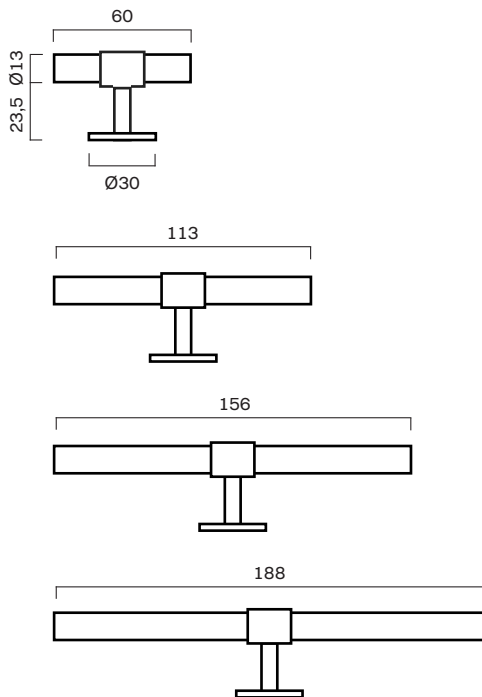

CHISEL KNOB

EDGE KNOB

SIGNATURE KNOB

SIGNATURE HOOK

Signature

CATEGORY	NAME	SKU+ MATERIAL CODE	EUR EX VAT	PROD. DAYS
CODE BASE 		CODE CROSSBAR 		
T-BAR	SIGNATURE T-bar 60 mm	STB060_XXXX	47,20	5-10 DAYS
	SIGNATURE T-bar 113 mm	STB113_XXXX	55,20	5-10 DAYS
	SIGNATURE T-bar 156 mm	STB156_XXXX	56,00	5-10 DAYS
	SIGNATURE T-bar 188 mm	STB188_XXXX	60,00	5-10 DAYS
PULL BAR	SIGNATURE pull bar 156 mm	SPB156_XXXX	80,00	5-10 DAYS
	SIGNATURE pull bar 188 mm	SPB188_XXXX	84,00	5-10 DAYS
	SIGNATURE END pull bar 160 mm	SEPB160_XXXX	80,00	5-10 DAYS
	SIGNATURE END pull bar 192 mm	SEPB192_XXXX	84,00	5-10 DAYS

T-BAR

PULL BAR

END PULL BAR

Classic

CATEGORY	NAME	SKU+ MATERIAL CODE	EUR EX VAT	PROD. DAYS
CODE BASE 		CODE CROSSBAR 		
T-BAR	CLASSIC T-bar 60 mm	CTB060_XXXX	47,20	5-10 DAYS
	CLASSIC T-bar 113 mm	CTB113_XXXX	55,20	5-10 DAYS
	CLASSIC T-bar 156 mm	CTB156_XXXX	56,00	5-10 DAYS
	CLASSIC T-bar 188 mm	CTB188_XXXX	60,00	5-10 DAYS
PULL BAR	CLASSIC pull bar 156 mm	CPB156_XXXX	80,00	5-10 DAYS
	CLASSIC pull bar 188 mm	CPB188_XXXX	84,00	5-10 DAYS

T-BAR

PULL BAR

Refined

CATEGORY	NAME	SKU+ MATERIAL CODE	EUR EX VAT	PROD. DAYS
CODE BASE 		CODE CROSSBAR 		
T-BAR	REFINED T-bar 54 mm	RTB054_XXXX	47,20	5-10 DAYS
	REFINED T-bar 107 mm	RTB107_XXXX	55,20	5-10 DAYS
	REFINED T-bar 150 mm	RTB150_XXXX	56,00	5-10 DAYS
	REFINED T-bar 182 mm	RTB182_XXXX	60,00	5-10 DAYS
PULL BAR	REFINED pull bar 150 mm	RPB150_XXXX	80,00	5-10 DAYS
	REFINED pull bar 182 mm	RPB182_XXXX	84,00	5-10 DAYS
	REFINED END pull bar 154 mm	REPB154_XXXX	80,00	5-10 DAYS
	REFINED END pull bar 186 mm	REPB186_XXXX	84,00	5-10 DAYS