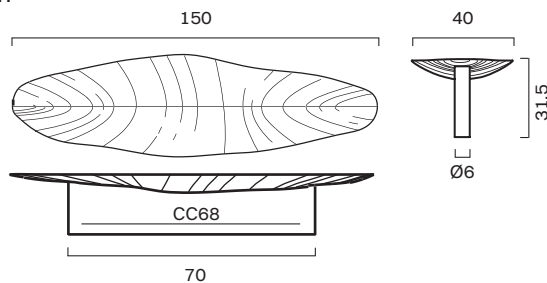

CATEGORY	NAME	SKU+ MATERIAL CODE	Colli SIZE	Colli PRICE	EUR RRP / EX VAT
CODE					
KNOB	VALE knob 30 mm	VALE_K_XX	4	80.00	20,00
	VALE knob oval 45 mm	VALE_KO_XX	4	92.80	23,20
PULL BAR	VALE pull bar 150 mm	VALE_PBS_XX	2	126.40	63,20
	VALE pull bar 250 mm	VALE_PBL_XX	1	108.00	108,00

KNOB 30 mm

KNOB OVAL 45 mm

PULL BAR 150 mm

PULL BAR 20 mm

Noble

CATEGORY	NAME	SKU+ MATERIAL CODE	Colli SIZE	Colli PRICE	EUR EX VAT
CODE					
KNOB	NOBLE knob 45 mm	NOBLE_K_XX	4	80.00	20,00
PULL BAR	NOBLE pull bar 80 mm	NOBLE_PBS_XX	2	72.00	36,00
	NOBLE pull bar 200 mm	NOBLE_PBL_XX	1	76.00	76,00

KNOB 45 mm

PULL BAR 80 mm

PULL BAR 195 mm

Leaf

CATEGORY	NAME	SKU+ MATERIAL CODE	Colli SIZE	Colli PRICE	EUR EX VAT
CODE					
KNOB	LEAF knob 41 mm	LEAF_K_XX	XX	XX	28,00
HOOK	LEAF hook 50 mm	LEAF_H_XX	XX	XX	39,20
T-BAR	LEAF T-bar 65 mm	LEAF_TB_XX	XX	XX	36,00
PULL BAR	LEAF pull bar 160 mm	LEAF_PB160_XX	XX	XX	63,20
	LEAF pull bar 400 mm	LEAF_PB400_XX	XX	XX	159,20