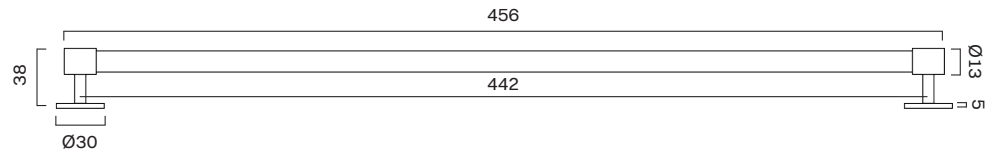

END TEA TOWEL BAR