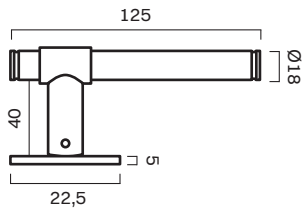

Door Hardware

CATEGORY	NAME	SKU+ MATERIAL CODE	EUR EX VAT	PROD. DAYS
CODE BASE		CODE CROSSBAR		
DOOR HANDLE	CHISEL door handle	CD_XX	191,20	10-15 DAYS
	SIGNATURE door handle	SD_XX	191,20	10-15 DAYS
	END door handle	ED_XX	191,20	10-15 DAYS
KEYHOLE	CHISEL keyhole	CKEY_XX	24,00	10-15 DAYS
	SIGNATURE keyhole	SKEY_XX	24,00	10-15 DAYS
DOOR LOCK	THUMBTURN lock	TTL_XX	108,00	10-15 DAYS
	THUMBTURN toilet lock	TTT_XX	140,00	10-15 DAYS

CHISEL DOOR HANDEL