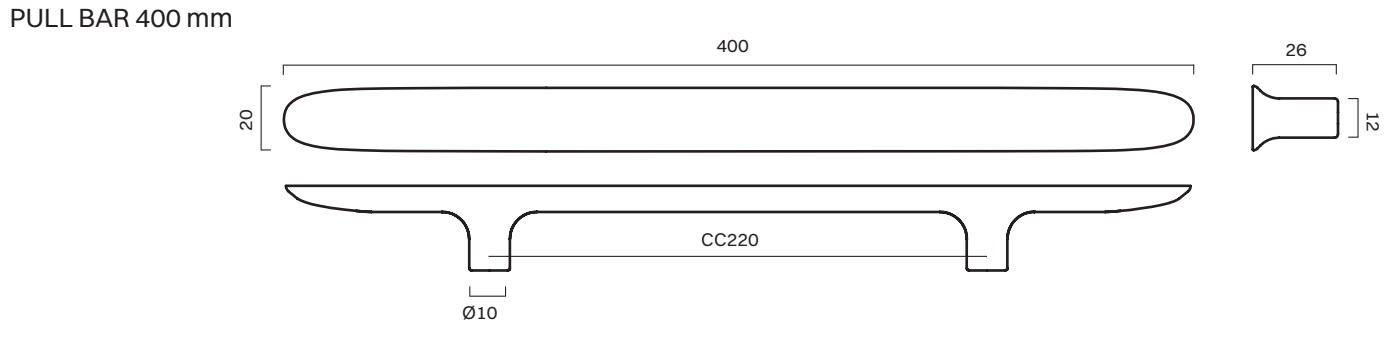

KNOB 30 mm

KNOB OVAL 45 mm

PULL BAR 150 mm

PULL BAR 20 mm

Noble

CATEGORY	NAME	SKU+ MATERIAL CODE	Colli SIZE	Colli PRICE	EUR EX VAT
CODE					
KNOB	NOBLE knob 45 mm	NOBLE_K_XX	4	80.00	20,00
PULL BAR	NOBLE pull bar 80 mm	NOBLE_PBS_XX	2	72.00	36,00
	NOBLE pull bar 200 mm	NOBLE_PBL_XX	1	76.00	76,00

KNOB 45 mm

PULL BAR 80 mm

PULL BAR 195 mm

Leaf

CATEGORY	NAME	SKU+ MATERIAL CODE	Colli SIZE	Colli PRICE	EUR EX VAT
CODE					
KNOB	LEAF knob 41 mm	LEAF_K_XX	XX	XX	28,00
HOOK	LEAF hook 50 mm	LEAF_H_XX	XX	XX	39,20
T-BAR	LEAF T-bar 65 mm	LEAF_TB_XX	XX	XX	36,00
PULL BAR	LEAF pull bar 160 mm	LEAF_PB160_XX	XX	XX	63,20
	LEAF pull bar 400 mm	LEAF_PB400_XX	XX	XX	159,20