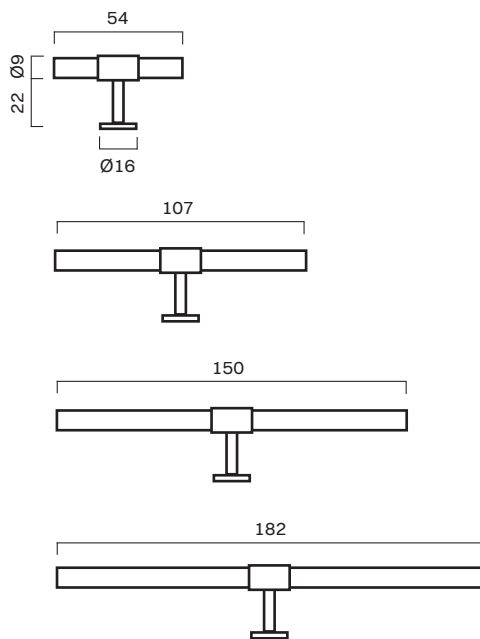

Refined

CATEGORY	NAME	SKU+ MATERIAL CODE	EUR EX VAT	PROD. DAYS
CODE BASE		CODE CROSSBAR		
T-BAR	REFINED T-bar 54 mm	RTB054_XXXX	47,20	5-10 DAYS
	REFINED T-bar 107 mm	RTB107_XXXX	55,20	5-10 DAYS
	REFINED T-bar 150 mm	RTB150_XXXX	56,00	5-10 DAYS
	REFINED T-bar 182 mm	RTB182_XXXX	60,00	5-10 DAYS
PULL BAR	REFINED pull bar 150 mm	RPB150_XXXX	80,00	5-10 DAYS
	REFINED pull bar 182 mm	RPB182_XXXX	84,00	5-10 DAYS
	REFINED END pull bar 154 mm	REPB154_XXXX	80,00	5-10 DAYS
	REFINED END pull bar 186 mm	REPB186_XXXX	84,00	5-10 DAYS

T-BAR