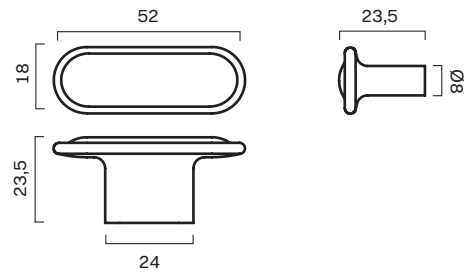

Button

CATEGORY	NAME	SKU+ MATERIAL CODE	Colli SIZE	Colli PRICE	EUR EX VAT
CODE					
KNOB	BUTTON knob 26 mm	BUTTON_K_XX	XX	XX	20,00
T-BAR	BUTTON T-bar 52 mm	BUTTON_TB_XX	XX	XX	36,00
PULL BAR	BUTTON pull bar 110 mm	BUTTON_PB110_XX	XX	XX	52,00
	BUTTON pull bar 250 mm	BUTTON_PB250_XX	XX	XX	87,20

KNOB 26 mm

T-BAR 52 mm