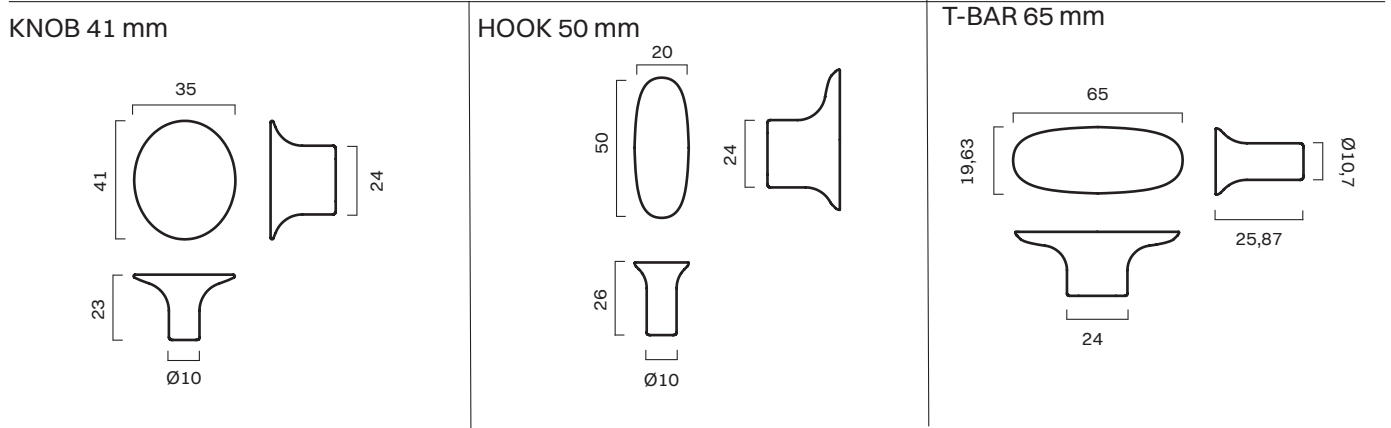

KNOB 30 mm

KNOB OVAL 45 mm

PULL BAR 150 mm

PULL BAR 20 mm

Noble

CATEGORY	NAME	SKU+ MATERIAL CODE	Colli SIZE	Colli PRICE	EUR EX VAT
CODE					
KNOB	NOBLE knob 45 mm	NOBLE_K_XX	4	80.00	20,00
PULL BAR	NOBLE pull bar 80 mm	NOBLE_PBS_XX	2	72.00	36,00
	NOBLE pull bar 200 mm	NOBLE_PBL_XX	1	76.00	76,00

KNOB 45 mm

PULL BAR 80 mm

PULL BAR 195 mm

Leaf

CATEGORY	NAME	SKU+ MATERIAL CODE	Colli SIZE	Colli PRICE	EUR EX VAT
CODE					
KNOB	LEAF knob 41 mm	LEAF_K_XX	XX	XX	28,00
HOOK	LEAF hook 50 mm	LEAF_H_XX	XX	XX	39,20
T-BAR	LEAF T-bar 65 mm	LEAF_TB_XX	XX	XX	36,00
PULL BAR	LEAF pull bar 160 mm	LEAF_PB160_XX	XX	XX	63,20
	LEAF pull bar 400 mm	LEAF_PB400_XX	XX	XX	159,20