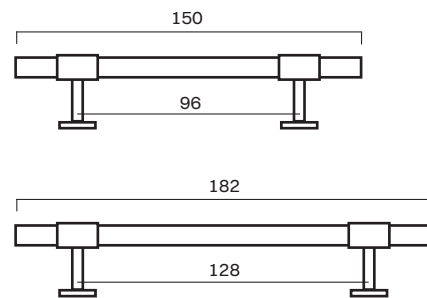

Refined

CATEGORY	NAME	SKU+ MATERIAL CODE	EUR EX VAT	PROD. DAYS
CODE BASE		CODE CROSSBAR		
T-BAR	REFINED T-bar 54 mm	RTB054_XXXX	47,20	5-10 DAYS
	REFINED T-bar 107 mm	RTB107_XXXX	55,20	5-10 DAYS
	REFINED T-bar 150 mm	RTB150_XXXX	56,00	5-10 DAYS
	REFINED T-bar 182 mm	RTB182_XXXX	60,00	5-10 DAYS
PULL BAR	REFINED pull bar 150 mm	RPB150_XXXX	80,00	5-10 DAYS
	REFINED pull bar 182 mm	RPB182_XXXX	84,00	5-10 DAYS
	REFINED END pull bar 154 mm	REPB154_XXXX	80,00	5-10 DAYS
	REFINED END pull bar 186 mm	REPB186_XXXX	84,00	5-10 DAYS

T-BAR

PULL BAR

END PULL BAR