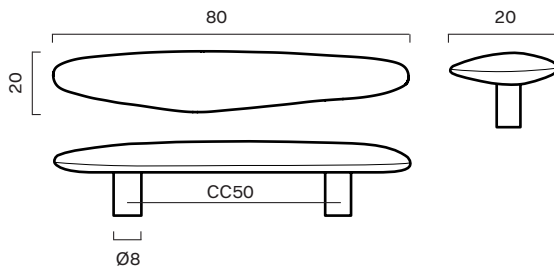

CATEGORY	NAME	SKU+ MATERIAL CODE	Colli SIZE	Colli PRICE	EUR RRP / EX VAT
CODE					
KNOB	VALE knob 30 mm	VALE_K_XX	4	80.00	20,00
	VALE knob oval 45 mm	VALE_KO_XX	4	92.80	23,20
PULL BAR	VALE pull bar 150 mm	VALE_PBS_XX	2	126.40	63,20
	VALE pull bar 250 mm	VALE_PBL_XX	1	108.00	108,00

KNOB 30 mm

KNOB OVAL 45 mm

PULL BAR 150 mm

PULL BAR 20 mm

Noble

CATEGORY	NAME	SKU+ MATERIAL CODE	Colli SIZE	Colli PRICE	EUR EX VAT
CODE					
KNOB	NOBLE knob 45 mm	NOBLE_K_XX	4	80.00	20,00
PULL BAR	NOBLE pull bar 80 mm	NOBLE_PBS_XX	2	72.00	36,00
	NOBLE pull bar 200 mm	NOBLE_PBL_XX	1	76.00	76,00

KNOB 45 mm

PULL BAR 80 mm

PULL BAR 195 mm

Leaf

CATEGORY	NAME	SKU+ MATERIAL CODE	Colli SIZE	Colli PRICE	EUR EX VAT
CODE					
KNOB	LEAF knob 41 mm	LEAF_K_XX	XX	XX	28,00
HOOK	LEAF hook 50 mm	LEAF_H_XX	XX	XX	39,20
T-BAR	LEAF T-bar 65 mm	LEAF_TB_XX	XX	XX	36,00
PULL BAR	LEAF pull bar 160 mm	LEAF_PB160_XX	XX	XX	63,20
	LEAF pull bar 400 mm	LEAF_PB400_XX	XX	XX	159,20