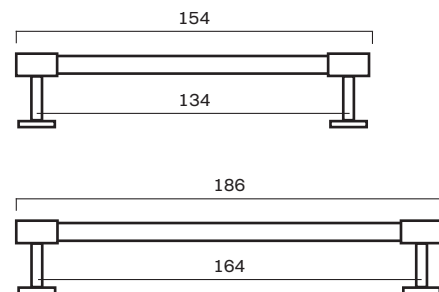

END PULL BAR