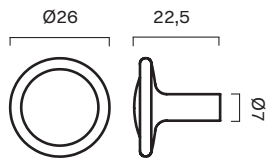

Button

CATEGORY	NAME	SKU+ MATERIAL CODE	Colli SIZE	Colli PRICE	EUR EX VAT
CODE					
KNOB	BUTTON knob 26 mm	BUTTON_K_XX	XX	XX	20,00
T-BAR	BUTTON T-bar 52 mm	BUTTON_TB_XX	XX	XX	36,00
PULL BAR	BUTTON pull bar 110 mm	BUTTON_PB110_XX	XX	XX	52,00
	BUTTON pull bar 250 mm	BUTTON_PB250_XX	XX	XX	87,20

KNOB 26 mm