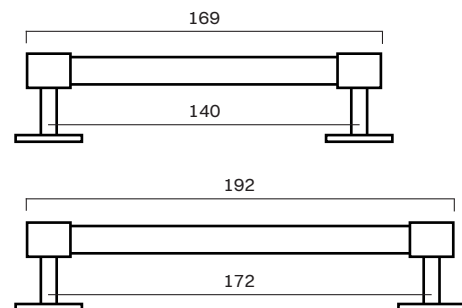

CHISEL KNOB

EDGE KNOB

SIGNATURE KNOB

SIGNATURE HOOK

Signature

CATEGORY	NAME	SKU+ MATERIAL CODE	EUR EX VAT	PROD. DAYS
CODE BASE 		CODE CROSSBAR 		
T-BAR	SIGNATURE T-bar 60 mm	STB060_XXXX	47,20	5-10 DAYS
	SIGNATURE T-bar 113 mm	STB113_XXXX	55,20	5-10 DAYS
	SIGNATURE T-bar 156 mm	STB156_XXXX	56,00	5-10 DAYS
	SIGNATURE T-bar 188 mm	STB188_XXXX	60,00	5-10 DAYS
PULL BAR	SIGNATURE pull bar 156 mm	SPB156_XXXX	80,00	5-10 DAYS
	SIGNATURE pull bar 188 mm	SPB188_XXXX	84,00	5-10 DAYS
	SIGNATURE END pull bar 160 mm	SEPB160_XXXX	80,00	5-10 DAYS
	SIGNATURE END pull bar 192 mm	SEPB192_XXXX	84,00	5-10 DAYS

T-BAR

PULL BAR

END PULL BAR

Classic

CATEGORY	NAME	SKU+ MATERIAL CODE	EUR EX VAT	PROD. DAYS
CODE BASE 		CODE CROSSBAR 		
T-BAR	CLASSIC T-bar 60 mm	CTB060_XXXX	47,20	5-10 DAYS
	CLASSIC T-bar 113 mm	CTB113_XXXX	55,20	5-10 DAYS
	CLASSIC T-bar 156 mm	CTB156_XXXX	56,00	5-10 DAYS
	CLASSIC T-bar 188 mm	CTB188_XXXX	60,00	5-10 DAYS
PULL BAR	CLASSIC pull bar 156 mm	CPB156_XXXX	80,00	5-10 DAYS
	CLASSIC pull bar 188 mm	CPB188_XXXX	84,00	5-10 DAYS

T-BAR

PULL BAR

Refined

CATEGORY	NAME	SKU+ MATERIAL CODE	EUR EX VAT	PROD. DAYS
CODE BASE 		CODE CROSSBAR 		
T-BAR	REFINED T-bar 54 mm	RTB054_XXXX	47,20	5-10 DAYS
	REFINED T-bar 107 mm	RTB107_XXXX	55,20	5-10 DAYS
	REFINED T-bar 150 mm	RTB150_XXXX	56,00	5-10 DAYS
	REFINED T-bar 182 mm	RTB182_XXXX	60,00	5-10 DAYS
PULL BAR	REFINED pull bar 150 mm	RPB150_XXXX	80,00	5-10 DAYS
	REFINED pull bar 182 mm	RPB182_XXXX	84,00	5-10 DAYS
	REFINED END pull bar 154 mm	REPB154_XXXX	80,00	5-10 DAYS
	REFINED END pull bar 186 mm	REPB186_XXXX	84,00	5-10 DAYS