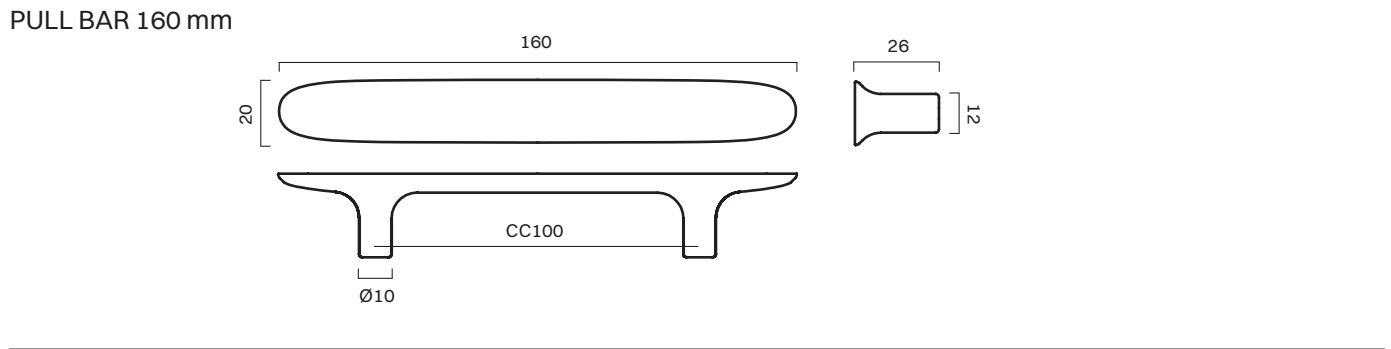

KNOB 45 mm

PULL BAR 80 mm

PULL BAR 195 mm

Leaf

CATEGORY	NAME	SKU+ MATERIAL CODE	Colli SIZE	Colli PRICE	EUR EX VAT
CODE					
KNOB	LEAF knob 41 mm	LEAF_K_XX	XX	XX	28,00
HOOK	LEAF hook 50 mm	LEAF_H_XX	XX	XX	39,20
T-BAR	LEAF T-bar 65 mm	LEAF_TB_XX	XX	XX	36,00
PULL BAR	LEAF pull bar 160 mm	LEAF_PB160_XX	XX	XX	63,20
	LEAF pull bar 400 mm	LEAF_PB400_XX	XX	XX	159,20