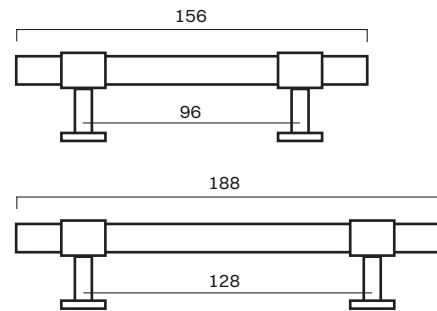

CHISEL KNOB

EDGE KNOB

SIGNATURE KNOB

SIGNATURE HOOK

Signature

CATEGORY	NAME	SKU+ MATERIAL CODE	EUR EX VAT	PROD. DAYS
CODE BASE 		CODE CROSSBAR 		
T-BAR	SIGNATURE T-bar 60 mm	STB060_XXXX	47,20	5-10 DAYS
	SIGNATURE T-bar 113 mm	STB113_XXXX	55,20	5-10 DAYS
	SIGNATURE T-bar 156 mm	STB156_XXXX	56,00	5-10 DAYS
	SIGNATURE T-bar 188 mm	STB188_XXXX	60,00	5-10 DAYS
PULL BAR	SIGNATURE pull bar 156 mm	SPB156_XXXX	80,00	5-10 DAYS
	SIGNATURE pull bar 188 mm	SPB188_XXXX	84,00	5-10 DAYS
	SIGNATURE END pull bar 160 mm	SEPB160_XXXX	80,00	5-10 DAYS
	SIGNATURE END pull bar 192 mm	SEPB192_XXXX	84,00	5-10 DAYS

T-BAR

PULL BAR

END PULL BAR

Classic

CATEGORY	NAME	SKU+ MATERIAL CODE	EUR EX VAT	PROD. DAYS
CODE BASE 		CODE CROSSBAR 		
T-BAR	CLASSIC T-bar 60 mm	CTB060_XXXX	47,20	5-10 DAYS
	CLASSIC T-bar 113 mm	CTB113_XXXX	55,20	5-10 DAYS
	CLASSIC T-bar 156 mm	CTB156_XXXX	56,00	5-10 DAYS
	CLASSIC T-bar 188 mm	CTB188_XXXX	60,00	5-10 DAYS
PULL BAR	CLASSIC pull bar 156 mm	CPB156_XXXX	80,00	5-10 DAYS
	CLASSIC pull bar 188 mm	CPB188_XXXX	84,00	5-10 DAYS

T-BAR

PULL BAR

Refined

CATEGORY	NAME	SKU+ MATERIAL CODE	EUR EX VAT	PROD. DAYS
CODE BASE 		CODE CROSSBAR 		
T-BAR	REFINED T-bar 54 mm	RTB054_XXXX	47,20	5-10 DAYS
	REFINED T-bar 107 mm	RTB107_XXXX	55,20	5-10 DAYS
	REFINED T-bar 150 mm	RTB150_XXXX	56,00	5-10 DAYS
	REFINED T-bar 182 mm	RTB182_XXXX	60,00	5-10 DAYS
PULL BAR	REFINED pull bar 150 mm	RPB150_XXXX	80,00	5-10 DAYS
	REFINED pull bar 182 mm	RPB182_XXXX	84,00	5-10 DAYS
	REFINED END pull bar 154 mm	REPB154_XXXX	80,00	5-10 DAYS
	REFINED END pull bar 186 mm	REPB186_XXXX	84,00	5-10 DAYS